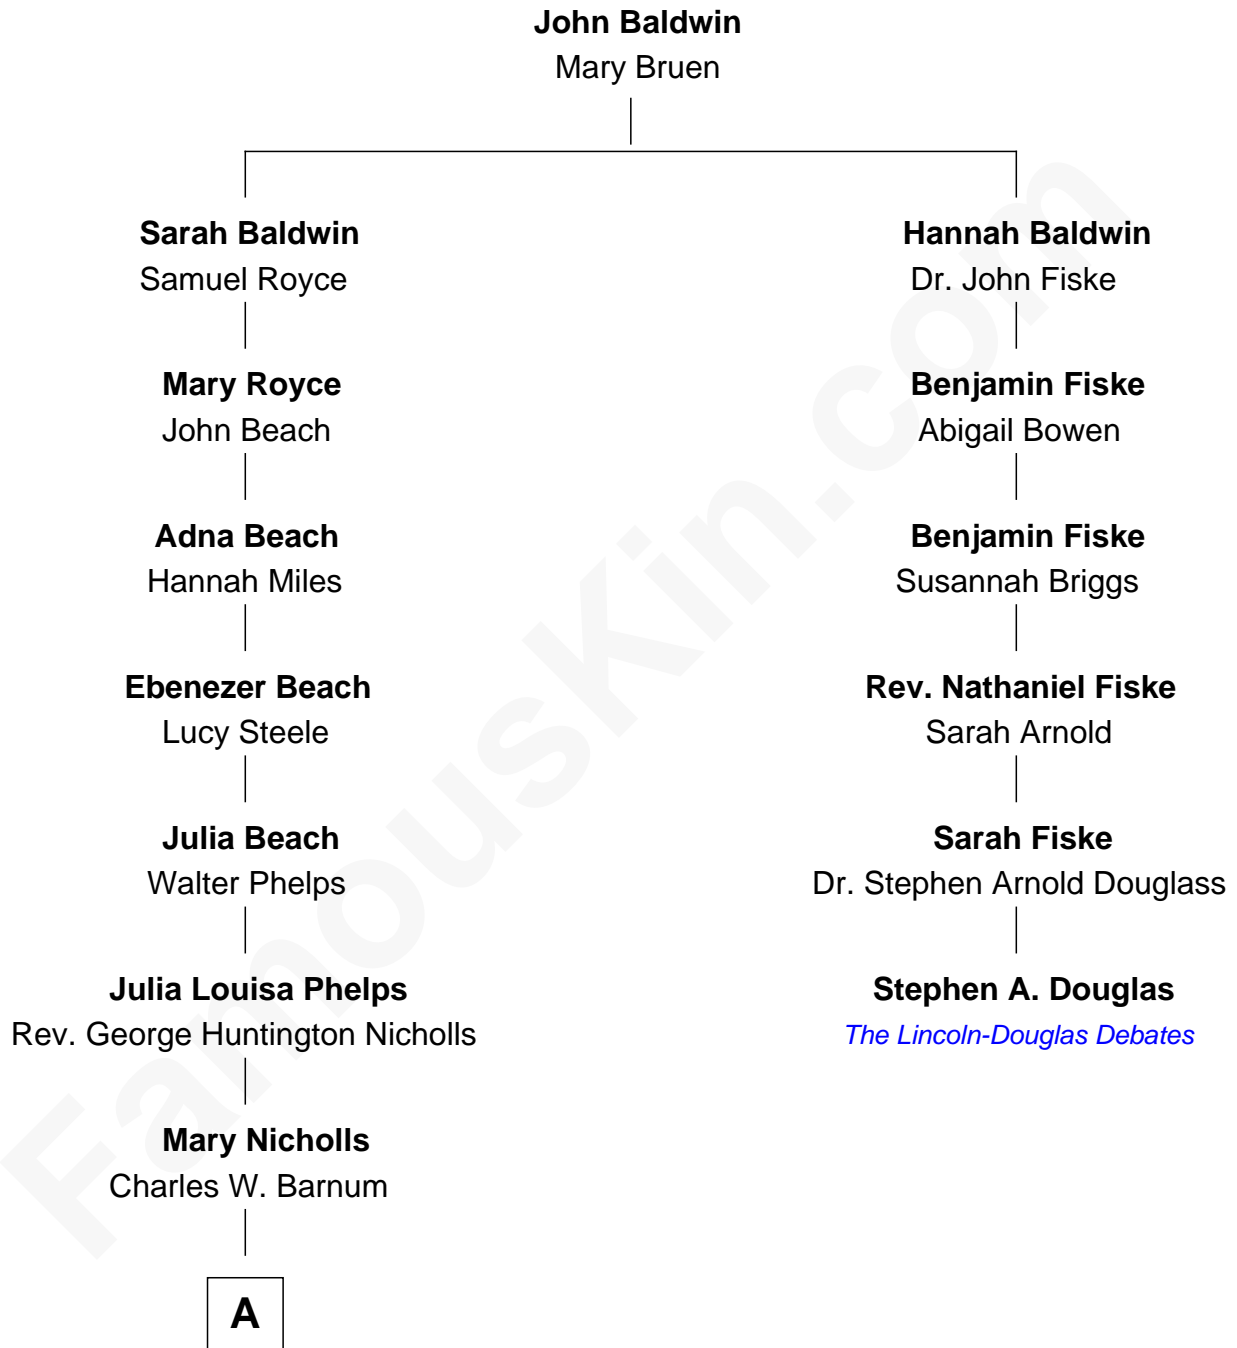

FamousKin.com Relationship Chart of

Treat Williams

TV & Movie Actor

5th cousin 5 times removed of

Stephen A. Douglas

Participated in Lincoln-Douglas Debates

A

Richard Nicholls Barnum

Marian Hutchison Cocks

Eleanor Barnum

Treat Payne Andrew

Marian Andrew

Richard Norman Williams

Treat Williams

TV & Movie Actor

FamousKin.com