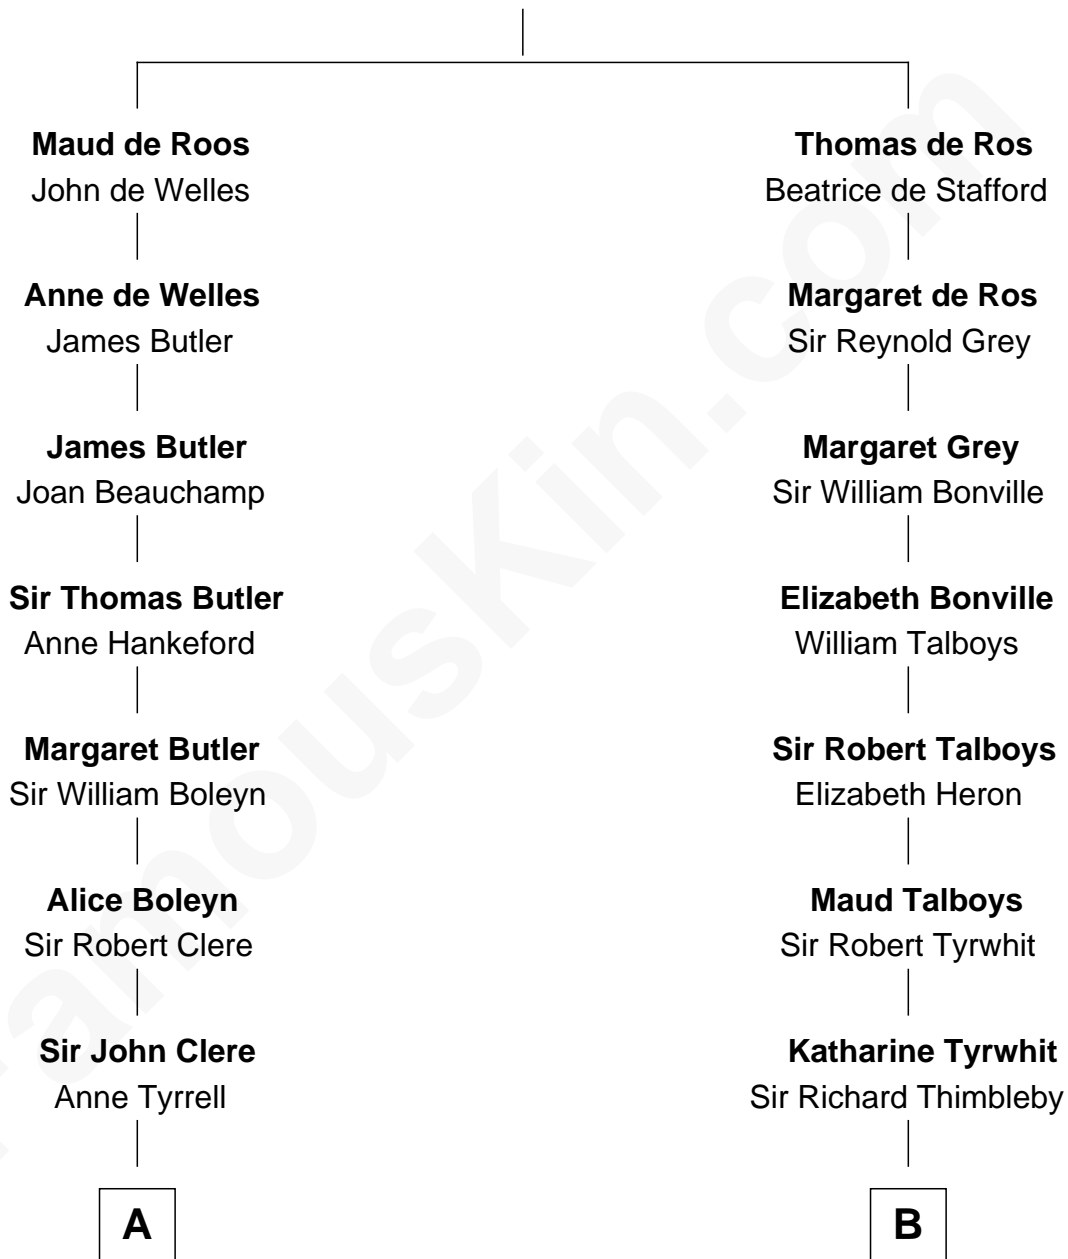

## Relationship Chart of

**Treat Williams**

*TV & Movie Actor*

18th cousin 3 times removed of

**Katharine Hepburn**

*Movie Actress*

**Sir William de Ros**  
Margery de Badlesmere

**C**

**Rufus M. Gillette**

Abigail Payne

**Mary Abigail Gillette**

George Willey Andrew

**Treat Payne Andrew**

Eleanor Barnum

**Marian Andrew**

Richard Norman Williams