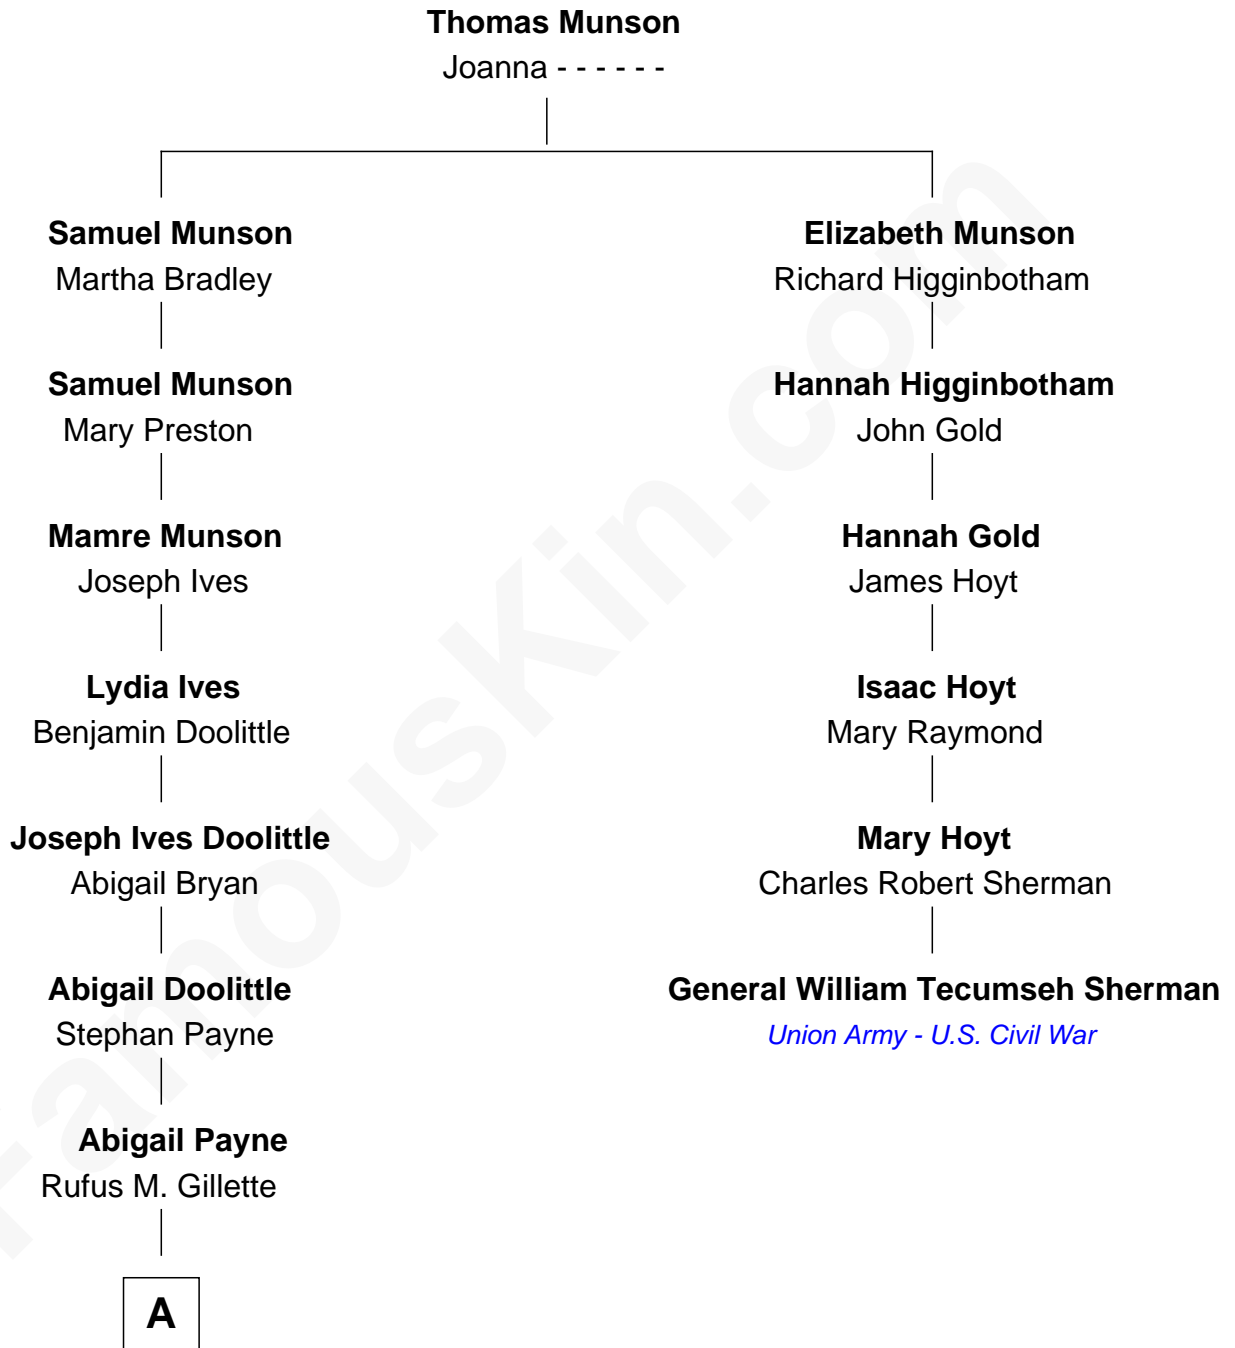

# FamousKin.com Relationship Chart of

**Treat Williams**

*TV & Movie Actor*

5th cousin 5 times removed of

**General William Tecumseh Sherman**

*Union Army - U.S. Civil War*

**A**

—  
**Mary Abigail Gillette**

George Willey Andrew

—  
**Treat Payne Andrew**

Eleanor Barnum

—  
**Marian Andrew**

Richard Norman Williams

—  
**Treat Williams**

*TV & Movie Actor*