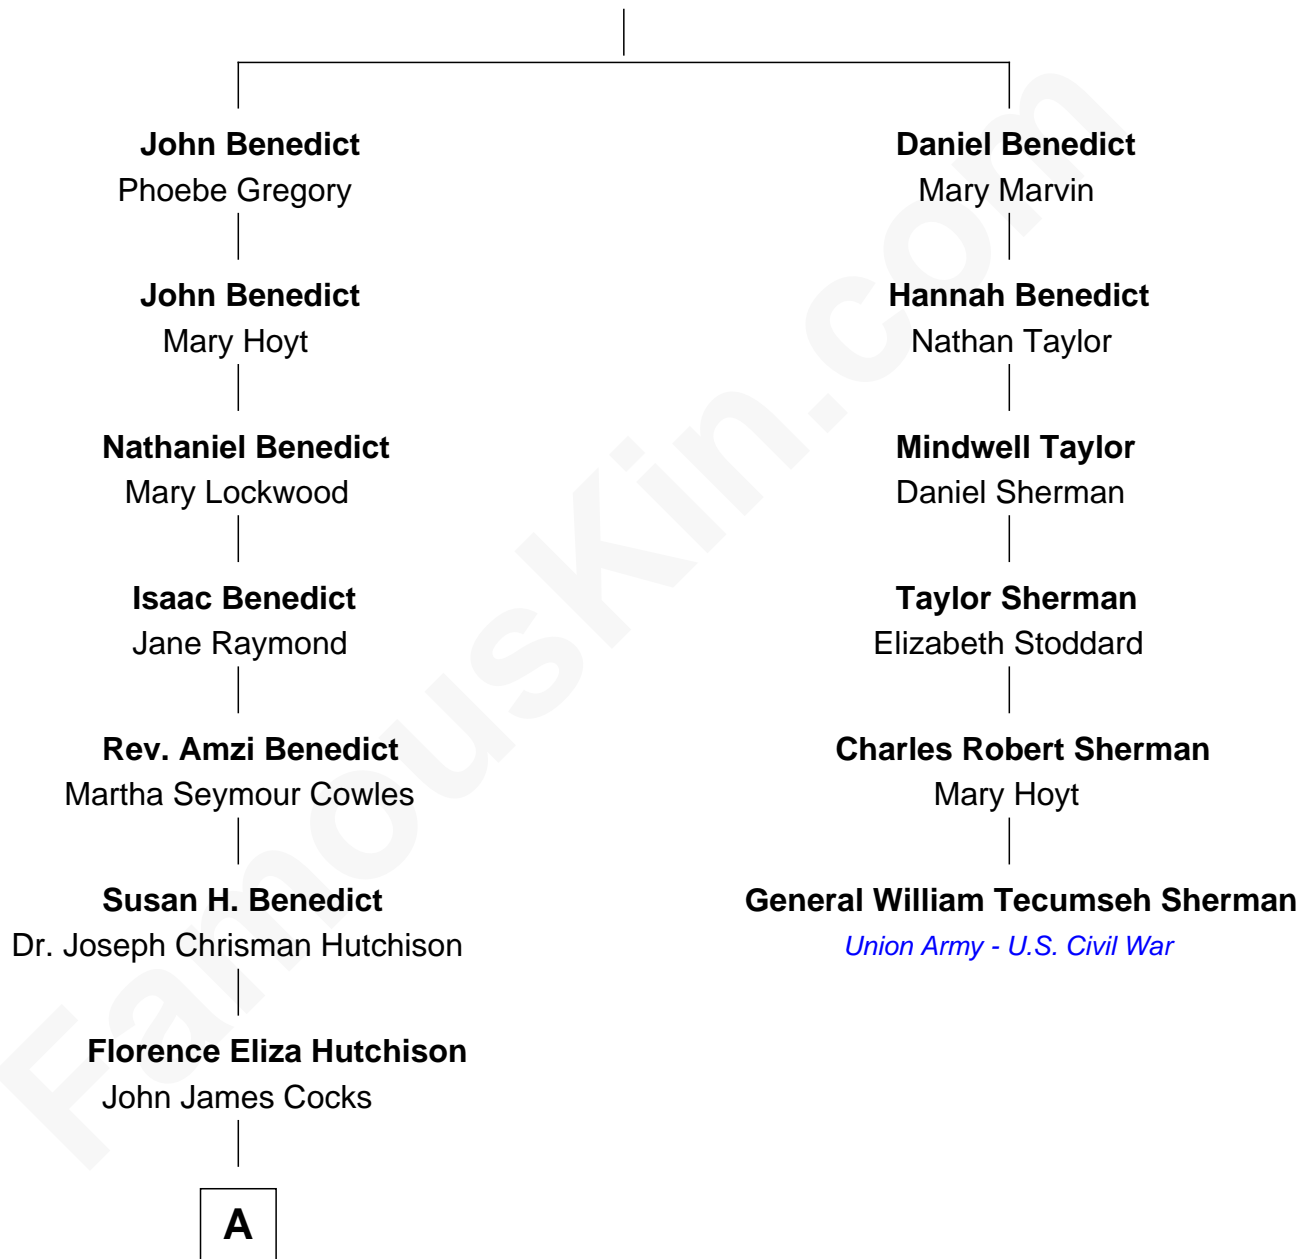

# FamousKin.com Relationship Chart of

**Treat Williams**

*TV & Movie Actor*

5th cousin 5 times removed of

**General William Tecumseh Sherman**

*Union Army - U.S. Civil War*

**Thomas Benedict**

Mary Bridgum

**A**

—  
**Marian Hutchison Cocks**

Richard Nicholls Barnum

—  
**Eleanor Barnum**

Treat Payne Andrew

—  
**Marian Andrew**

Richard Norman Williams

—  
**Treat Williams**