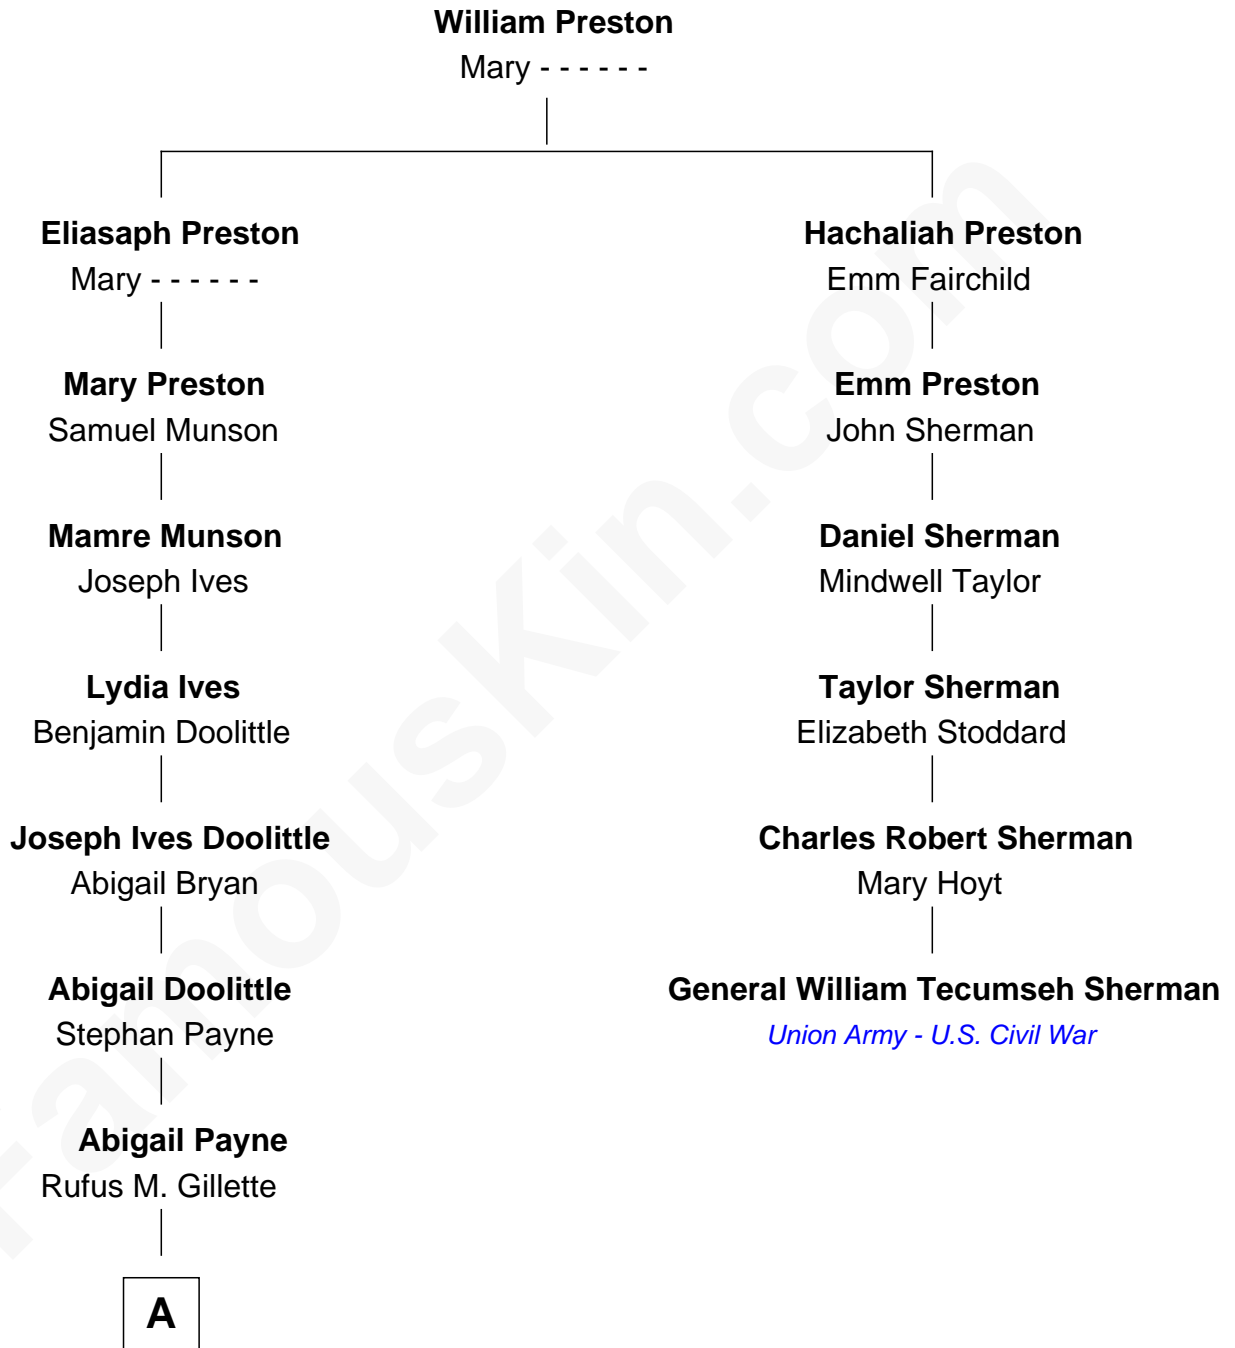

FamousKin.com Relationship Chart of

Treat Williams

TV & Movie Actor

5th cousin 5 times removed of

General William Tecumseh Sherman

Union Army - U.S. Civil War

A

—
Mary Abigail Gillette
George Willey Andrew

—
Treat Payne Andrew
Eleanor Barnum

—
Marian Andrew
Richard Norman Williams

—
Treat Williams
TV & Movie Actor

FamousKin.com