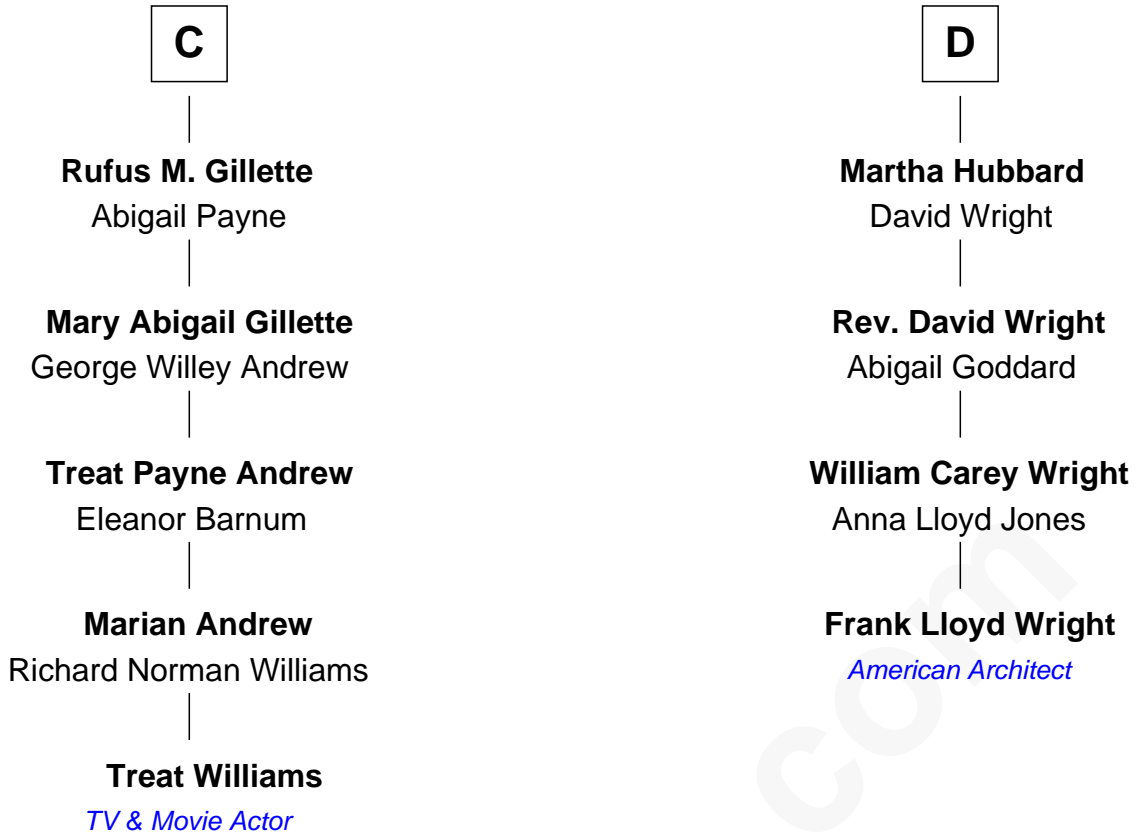

FamousKin.com Relationship Chart of

Treat Williams

TV & Movie Actor

20th cousin 1 time removed of

Frank Lloyd Wright

American Architect

Guy de Beauchamp

Alice de Toeni

Sir Thomas de Beauchamp

Katherine de Mortimer

Sir William Beauchamp

Joan Fitzalan

Joan Beauchamp

James Butler

Sir Thomas Butler

Anne Hankeford

Sir Geoffrey de Say

Joan de Say

Sir William Fiennes

Sir William Fiennes

Elizabeth Batisford

Sir Roger Fiennes

Elizabeth Holand

Sir Richard Fiennes

Joan Dacre

Sir John Fiennes

Alice FitzHugh

Thomas Fiennes

Anne Bouchier

B

Treat Williams photo by [Philipp Wüst](#) ([CC BY SA 3.0 DE](#))