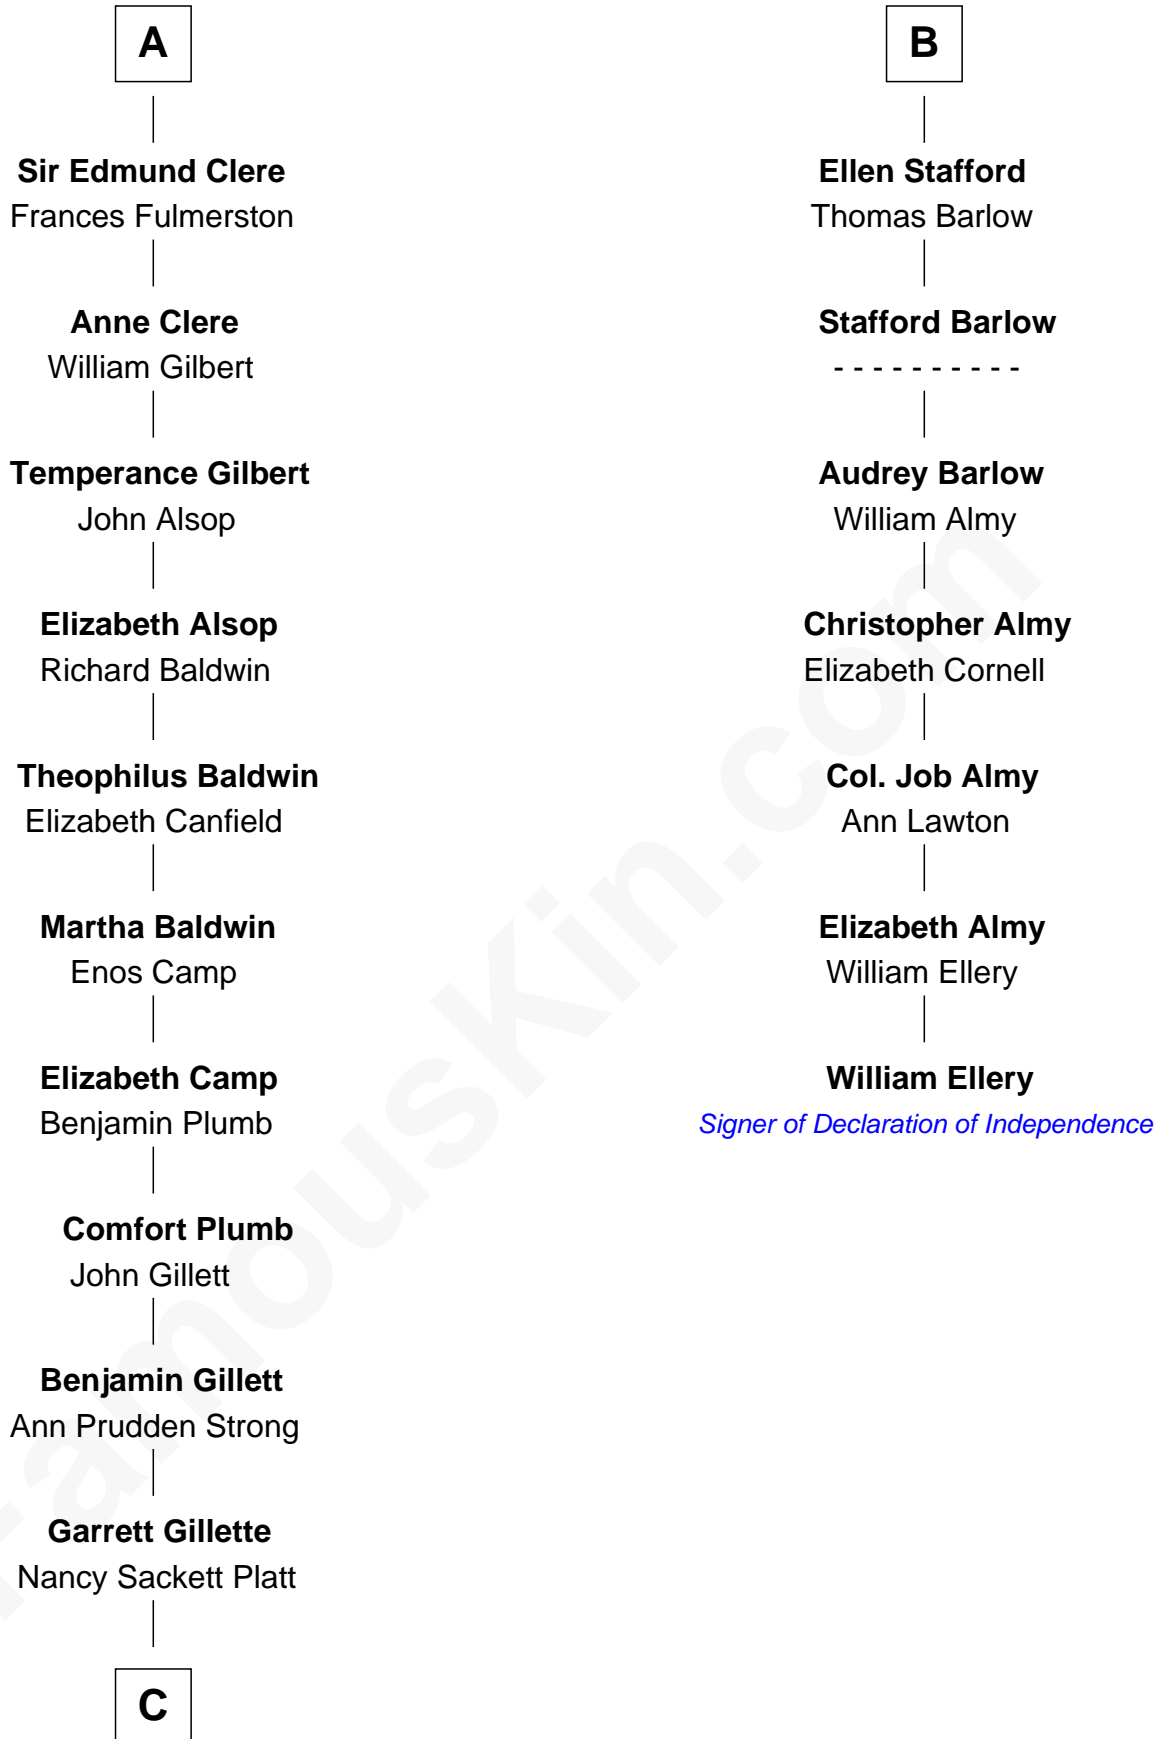

FamousKin.com Relationship Chart of

Treat Williams

TV & Movie Actor

13th cousin 8 times removed of

William Ellery

Signer of the Declaration of Independence

C

—
Rufus M. Gillette

Abigail Payne

—
Mary Abigail Gillette

George Willey Andrew

—
Treat Payne Andrew

Eleanor Barnum

—
Marian Andrew

Richard Norman Williams

—
Treat Williams