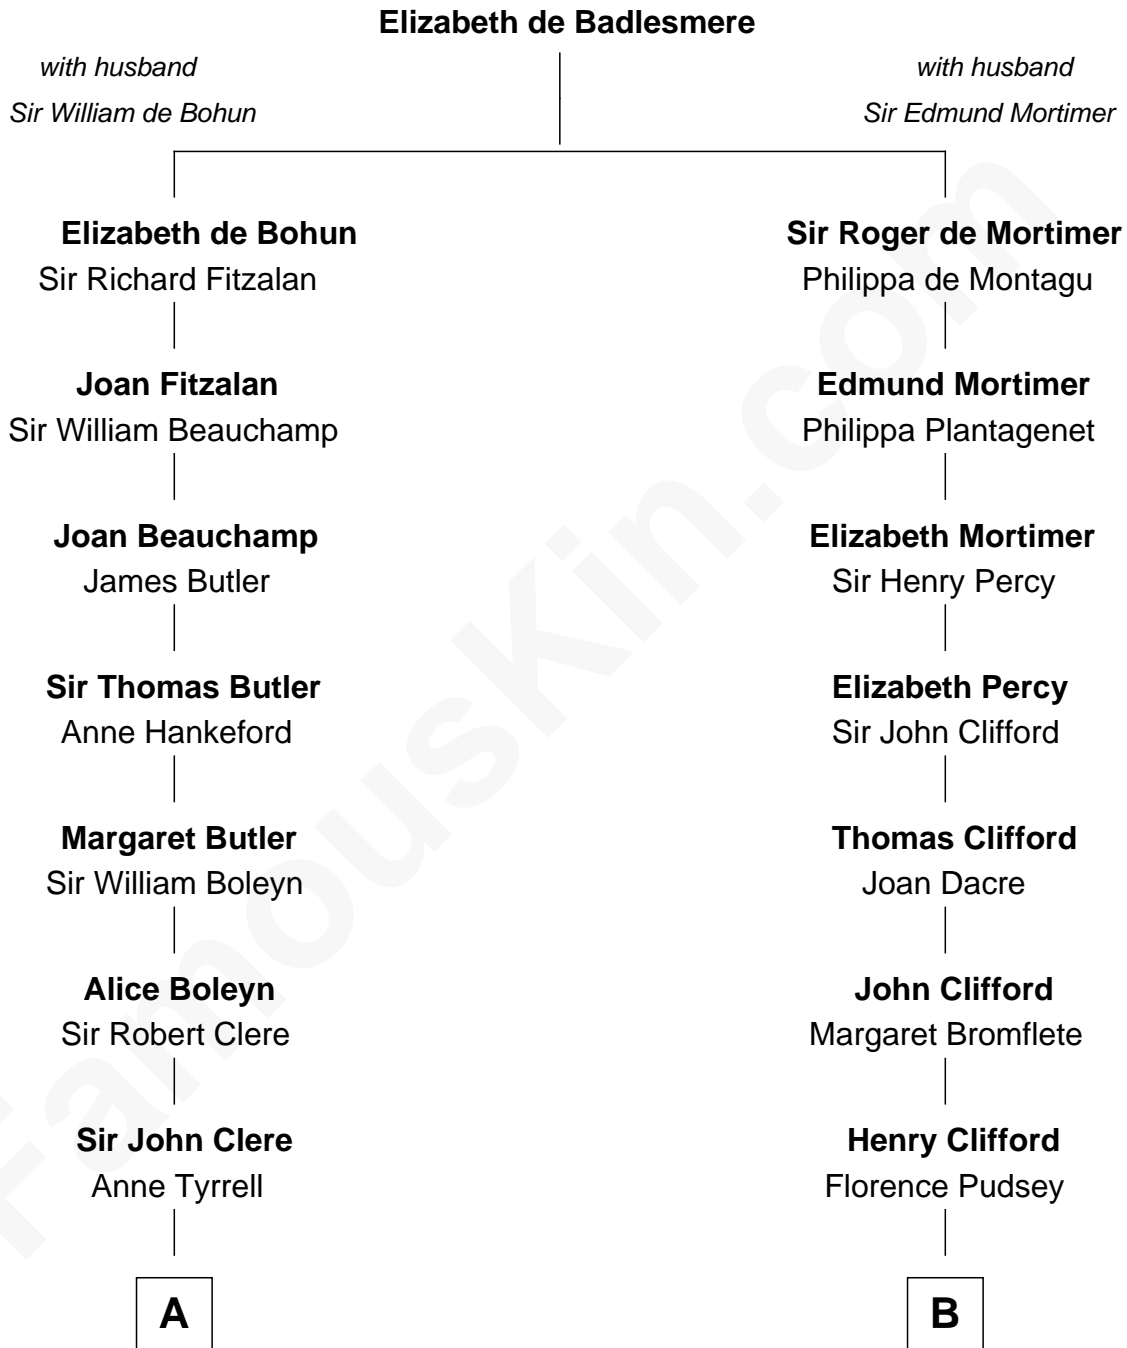

FamousKin.com Relationship Chart of

Treat Williams

TV & Movie Actor

16th cousin 5 times removed of

Fletcher Christian

Leader of the mutiny on the Bounty

C

—
Rufus M. Gillette

Abigail Payne

—
Mary Abigail Gillette

George Willey Andrew

—
Treat Payne Andrew

Eleanor Barnum

—
Marian Andrew

Richard Norman Williams

—
Treat Williams