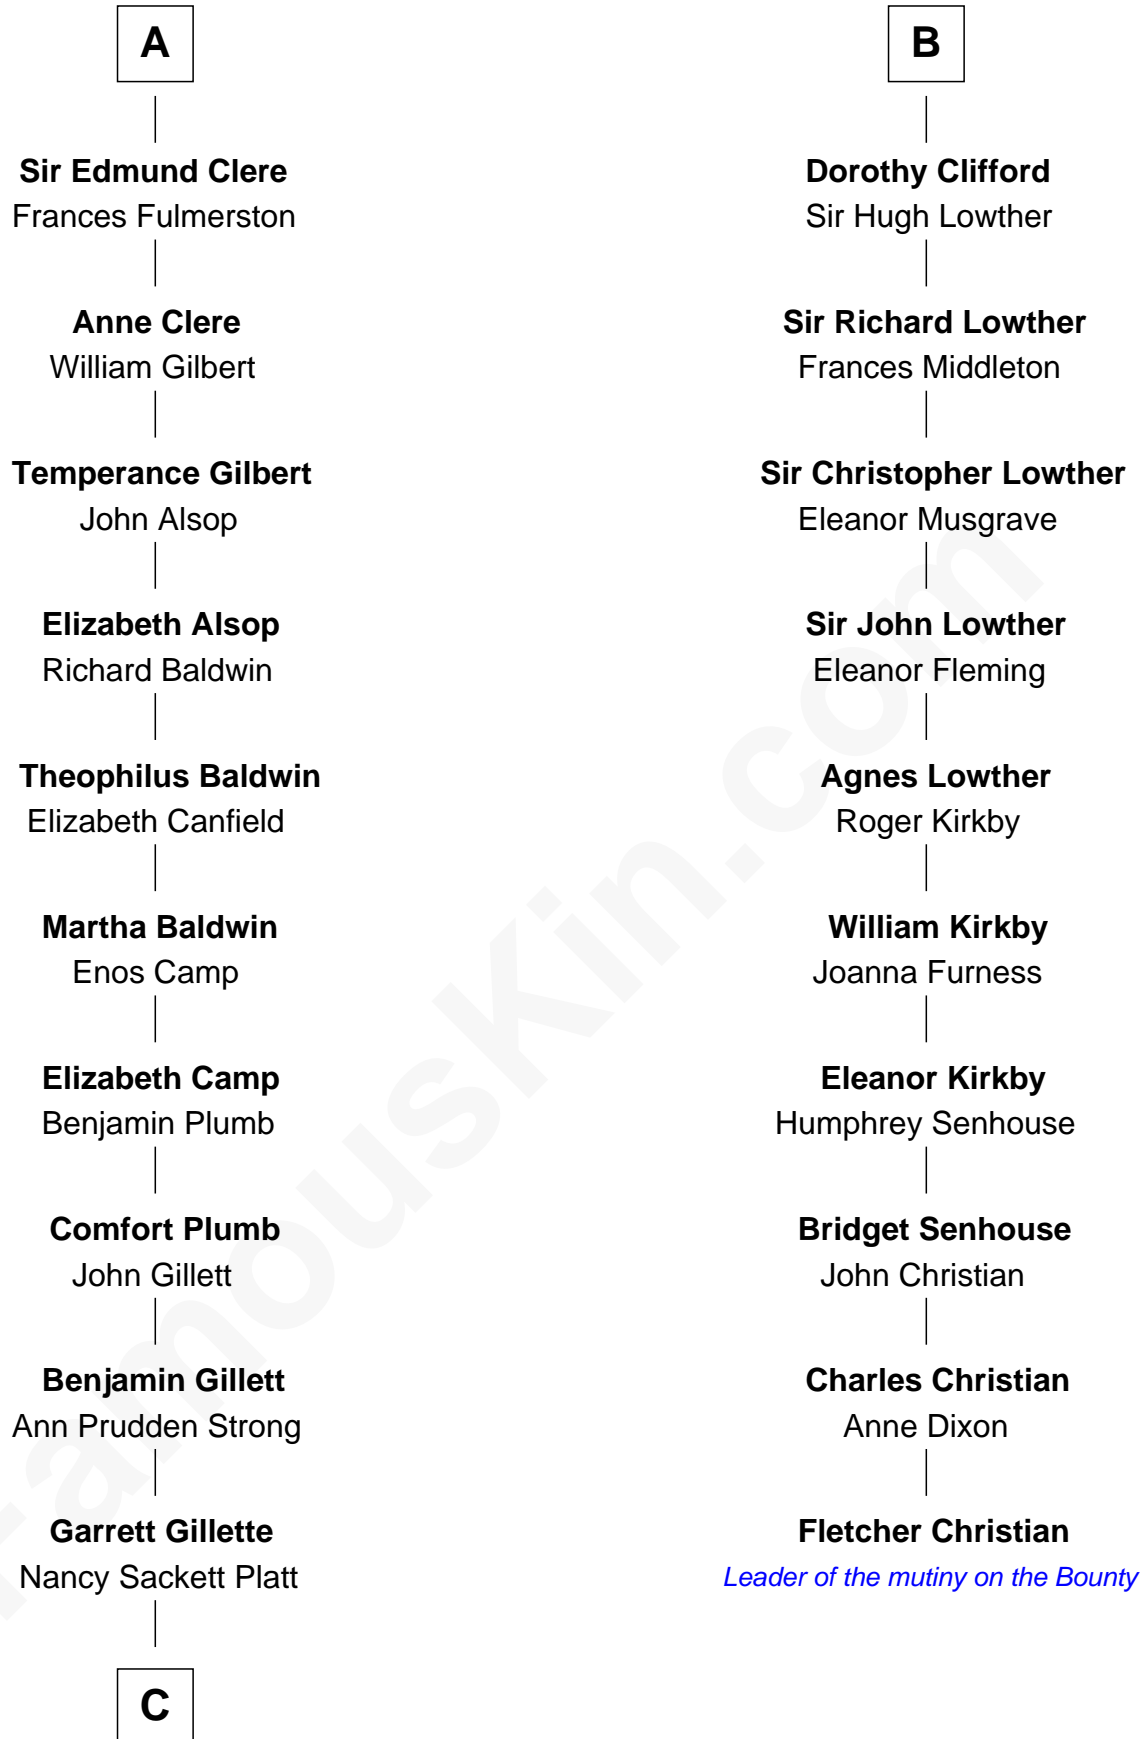

FamousKin.com Relationship Chart of

Treat Williams

TV & Movie Actor

16th cousin 5 times removed of

Fletcher Christian

Leader of the mutiny on the Bounty

C

—
Rufus M. Gillette

Abigail Payne

—
Mary Abigail Gillette

George Willey Andrew

—
Treat Payne Andrew

Eleanor Barnum

—
Marian Andrew

Richard Norman Williams

—
Treat Williams