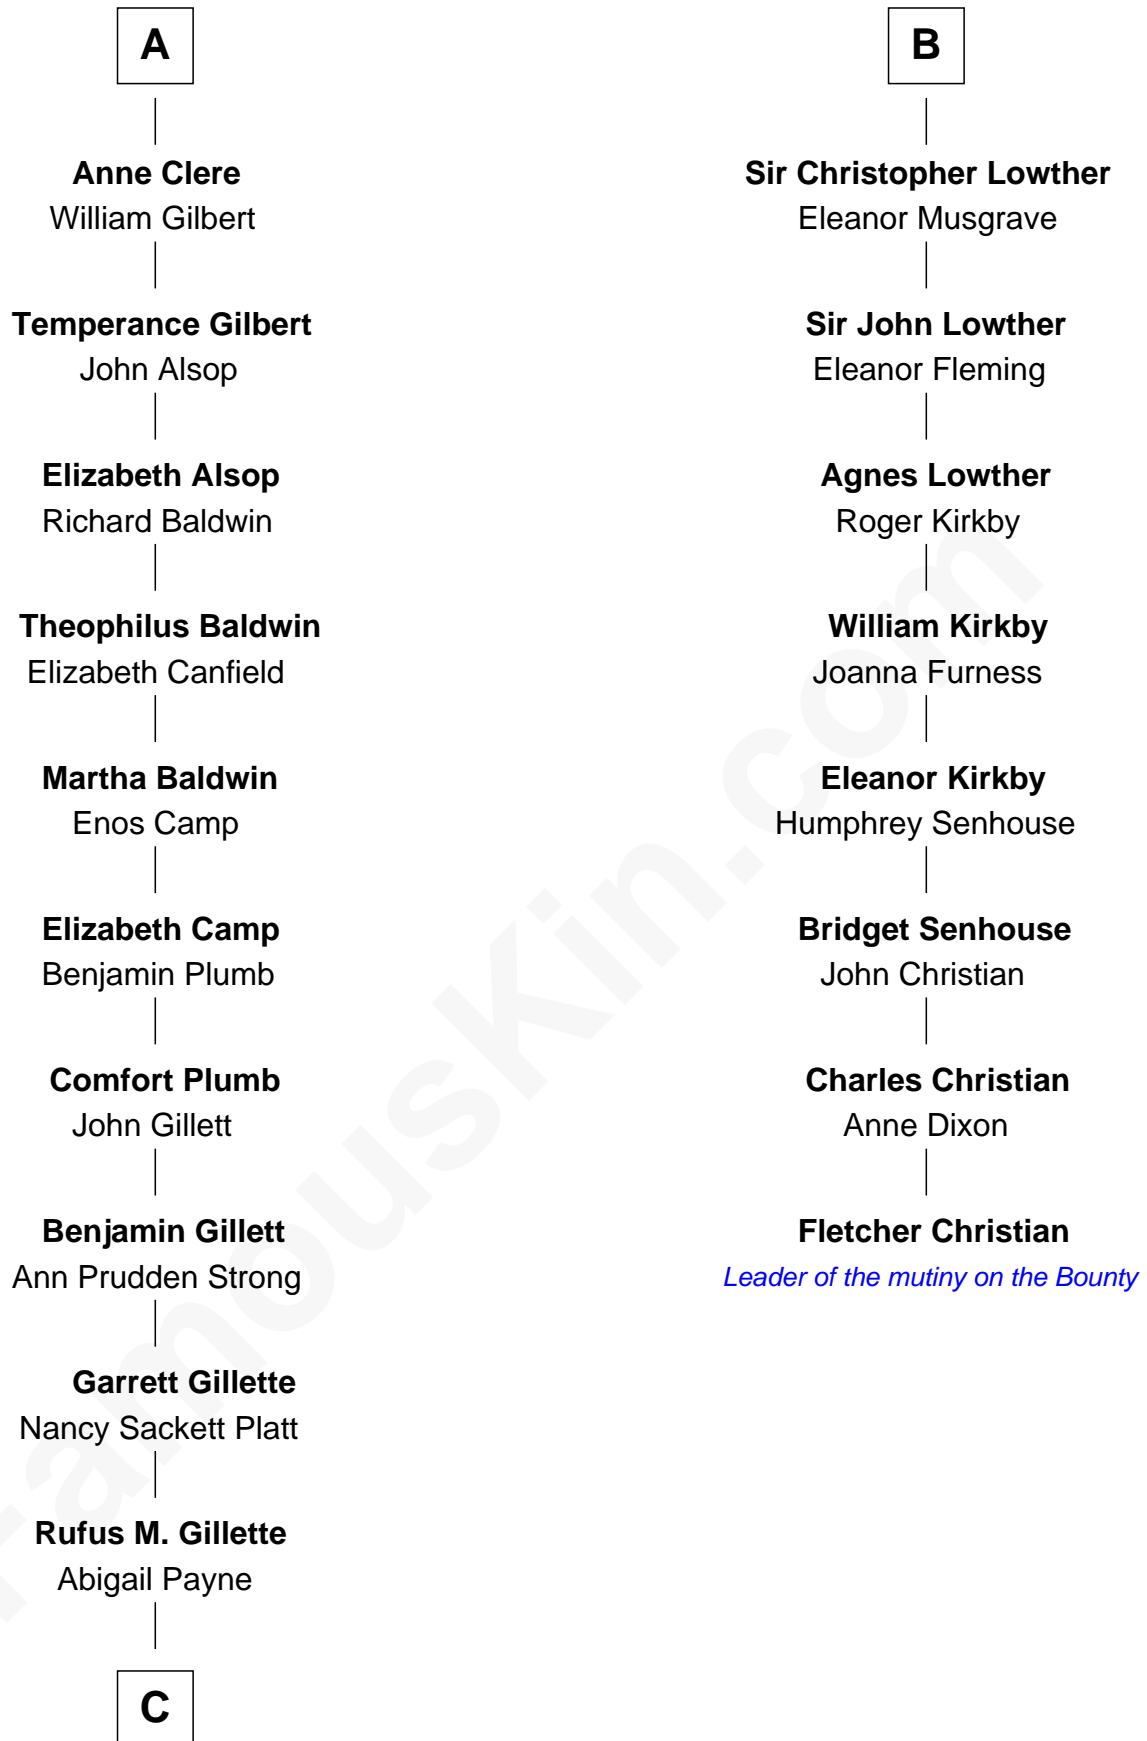

FamousKin.com Relationship Chart of

Treat Williams

TV & Movie Actor

14th cousin 6 times removed of

Fletcher Christian

Leader of the mutiny on the Bounty

C

—
Mary Abigail Gillette
George Willey Andrew

—
Treat Payne Andrew
Eleanor Barnum

—
Marian Andrew
Richard Norman Williams

—
Treat Williams
TV & Movie Actor

FamousKin.com