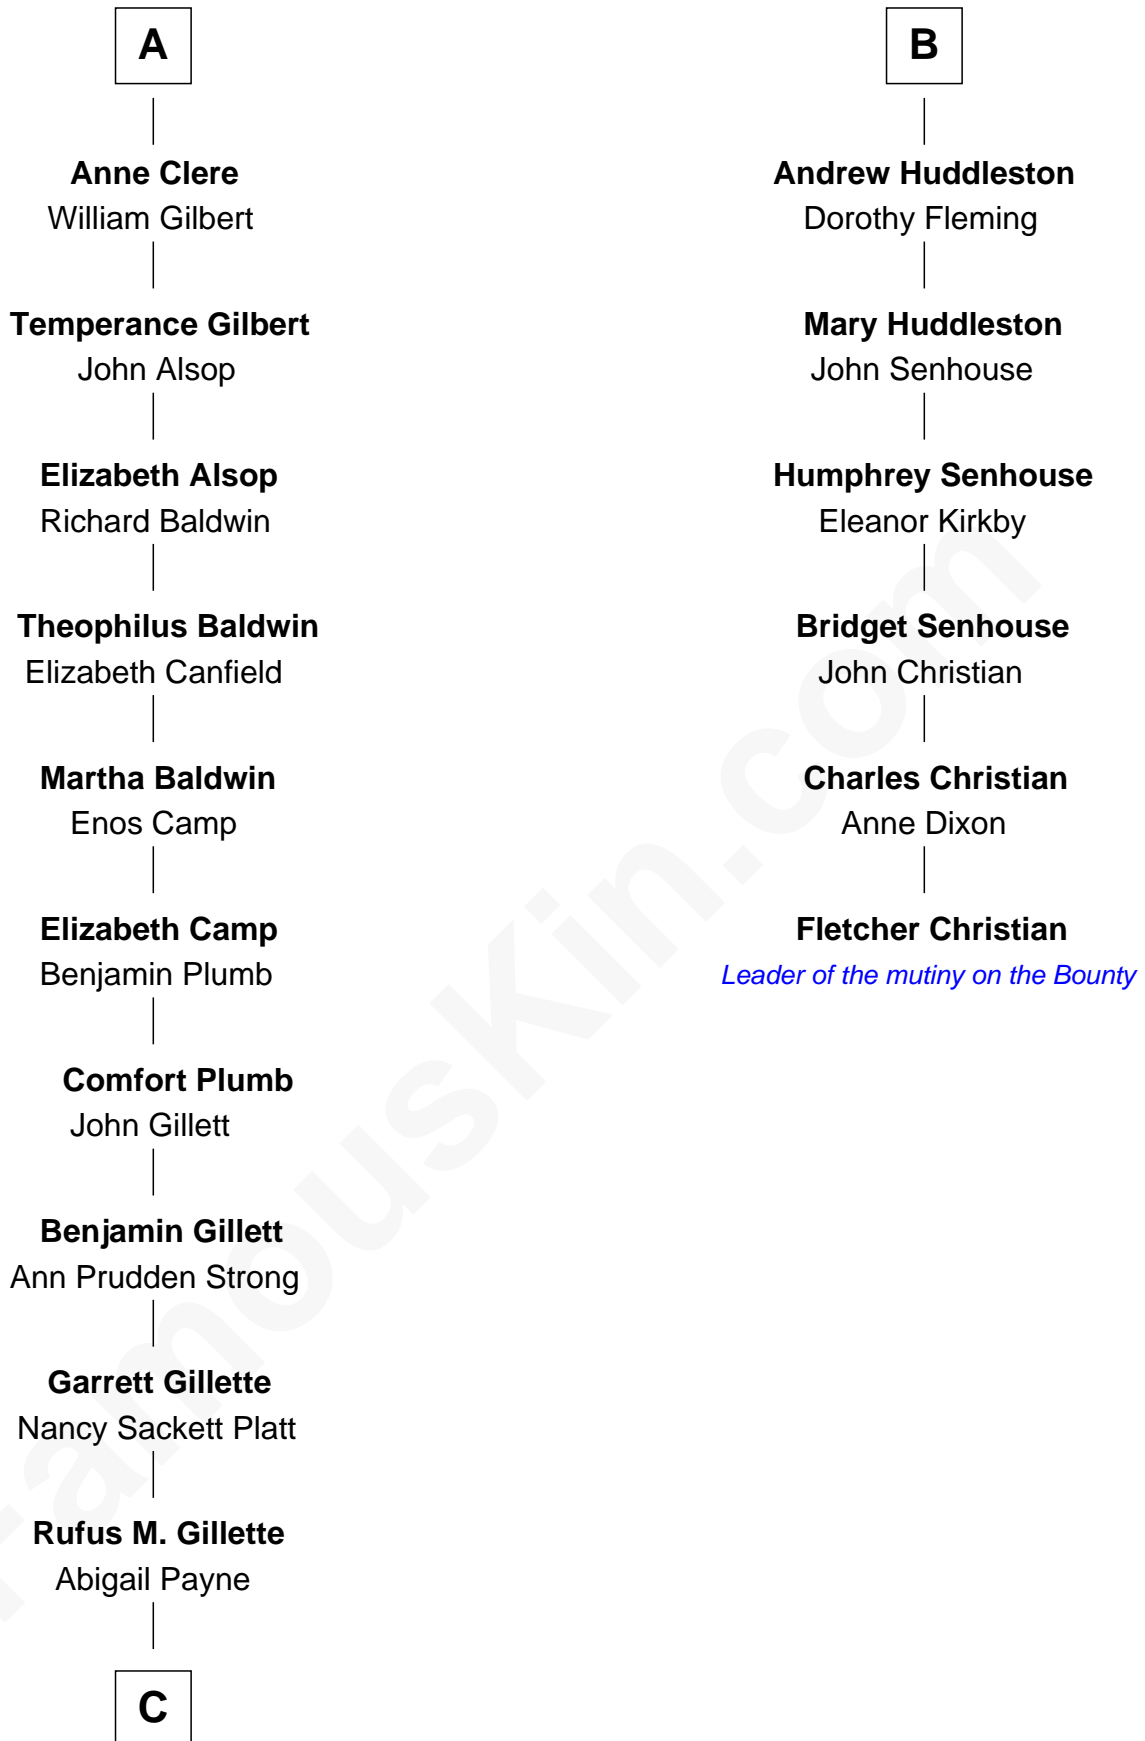

FamousKin.com Relationship Chart of

Treat Williams

TV & Movie Actor

12th cousin 8 times removed of

Fletcher Christian

Leader of the mutiny on the Bounty

C

—
Mary Abigail Gillette
George Willey Andrew

—
Treat Payne Andrew
Eleanor Barnum

—
Marian Andrew
Richard Norman Williams

—
Treat Williams
TV & Movie Actor

FamousKin.com