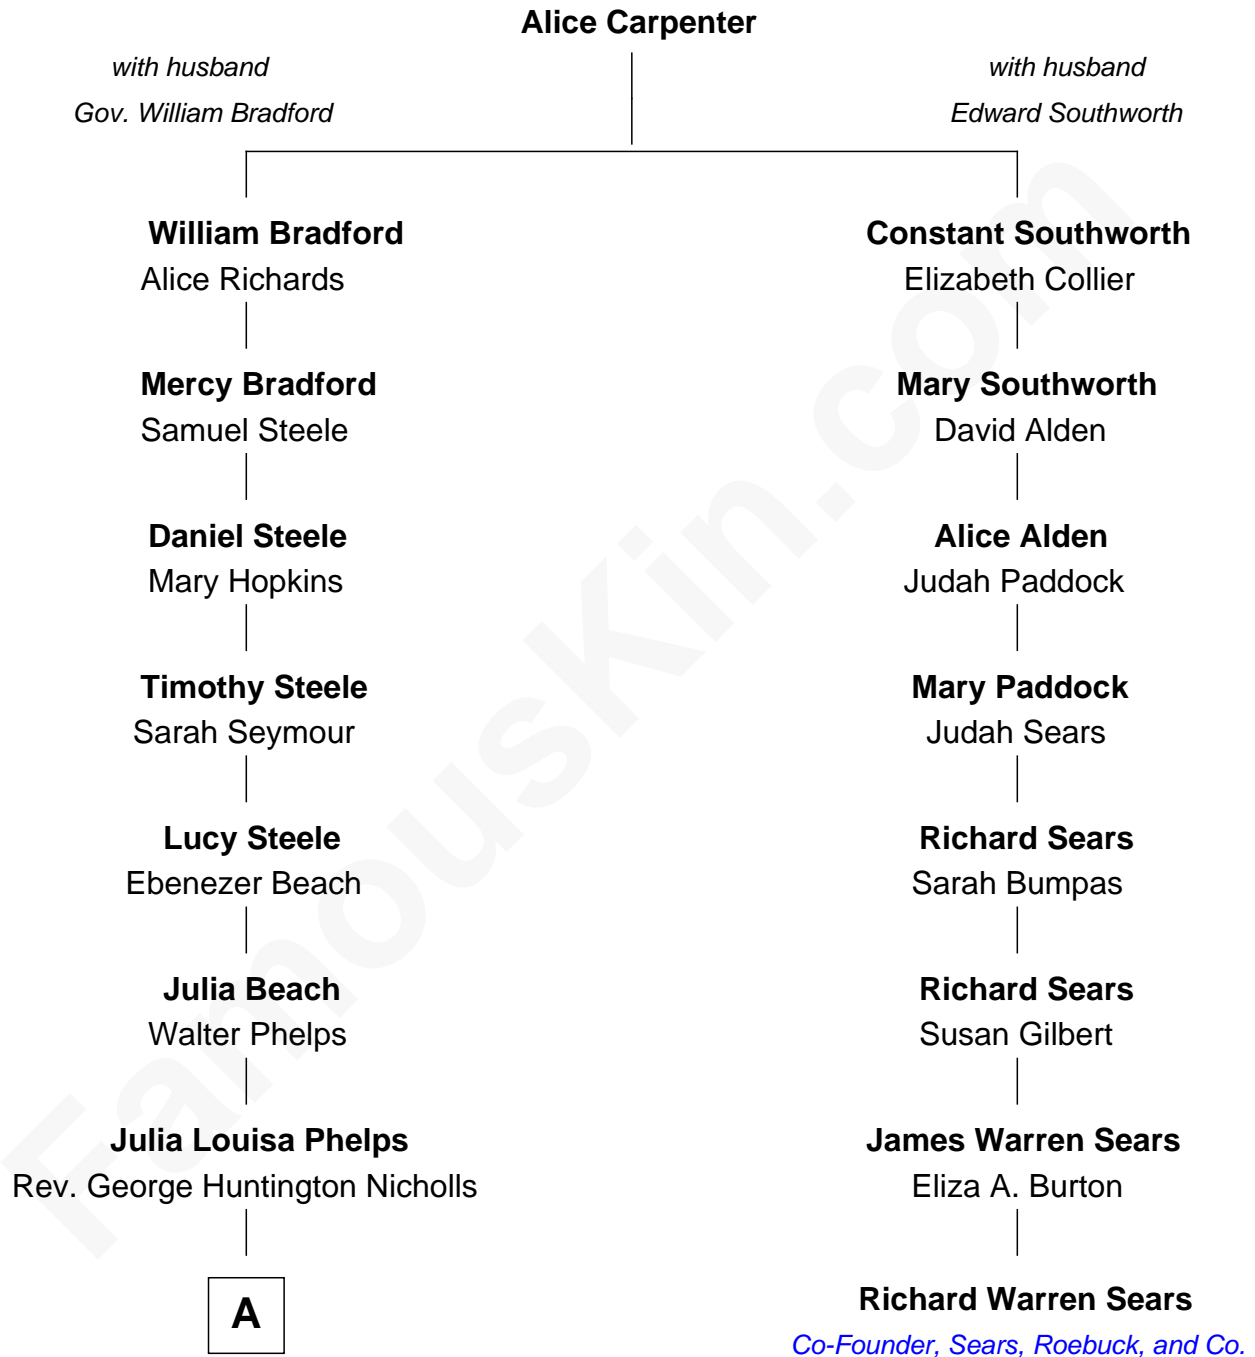

# FamousKin.com Relationship Chart of

**Treat Williams**

*TV & Movie Actor*

7th cousin 4 times removed of

**Richard Warren Sears**

*Co-Founder of Sears, Roebuck, & Co.*

**A**

—  
**Mary Nicholls**

Charles W. Barnum

—  
**Richard Nicholls Barnum**

Marian Hutchison Cocks

—  
**Eleanor Barnum**

Treat Payne Andrew

—  
**Marian Andrew**

Richard Norman Williams

—  
**Treat Williams**

*TV & Movie Actor*