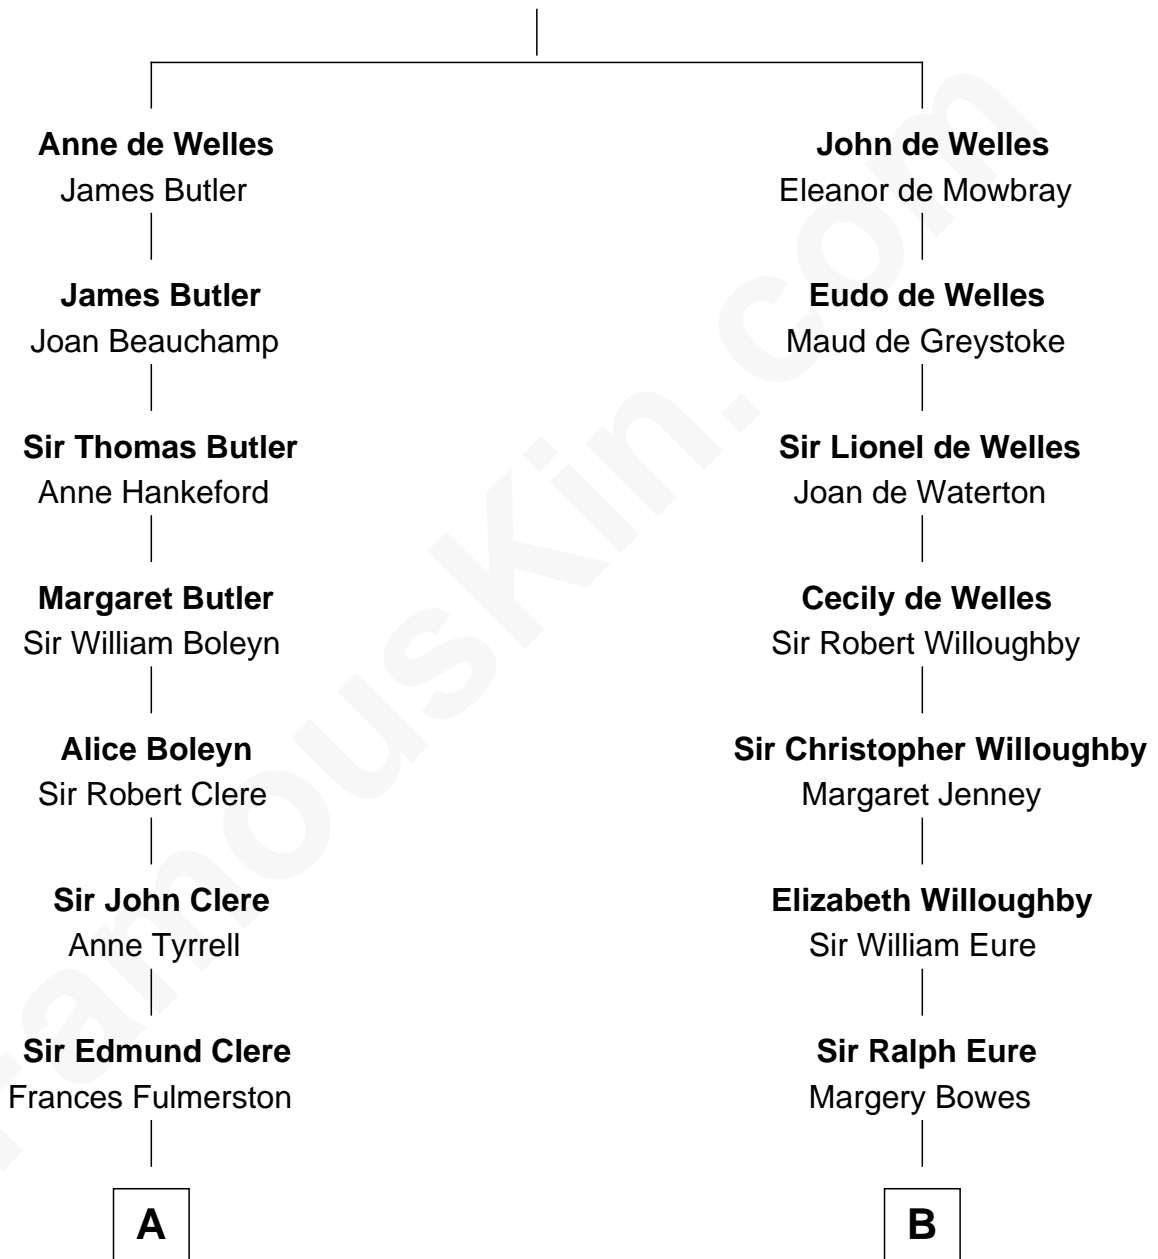

# FamousKin.com Relationship Chart of

**Treat Williams**

*TV & Movie Actor*

20th cousin of

**Zach Snyder**

*Filmmaker*

**John de Welles**

Maud de Roos

**C**

**Mary Abigail Gillette**  
George Willey Andrew

**Treat Payne Andrew**  
Eleanor Barnum

**Marian Andrew**  
Richard Norman Williams

**Treat Williams**  
*TV & Movie Actor*

**D**

**Jennie Minerva Danforth**  
John Batchelder Manley

**Helen Danforth Manley**  
Dr. Edgar Earl Reeves

**Marsha Manley Reeves**  
Charles Edward Snyder

**Zach Snyder**  
*Filmmaker*