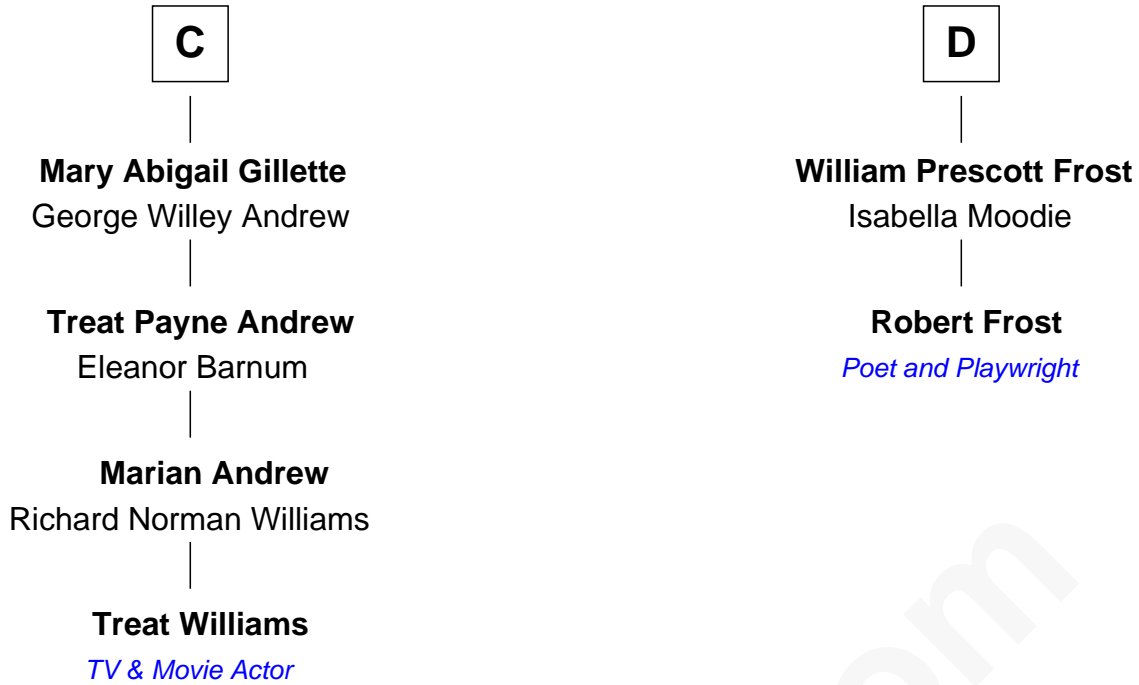

FamousKin.com

Relationship Chart of

Treat Williams

TV & Movie Actor

18th cousin 2 times removed of

Robert Frost

Poet and Playwright

Sir Thomas de Beauchamp

Katherine de Mortimer

Sir William Beauchamp

Joan Fitzalan

Joan Beauchamp

James Butler

Sir Thomas Butler

Anne Hankeford

Margaret Butler

Margaret de Welles

Sir Thomas Dymoke

Sir Lionel Dymoke

Joanna Griffith

Anne Dymoke

John Goodrick

B

FamousKin.com