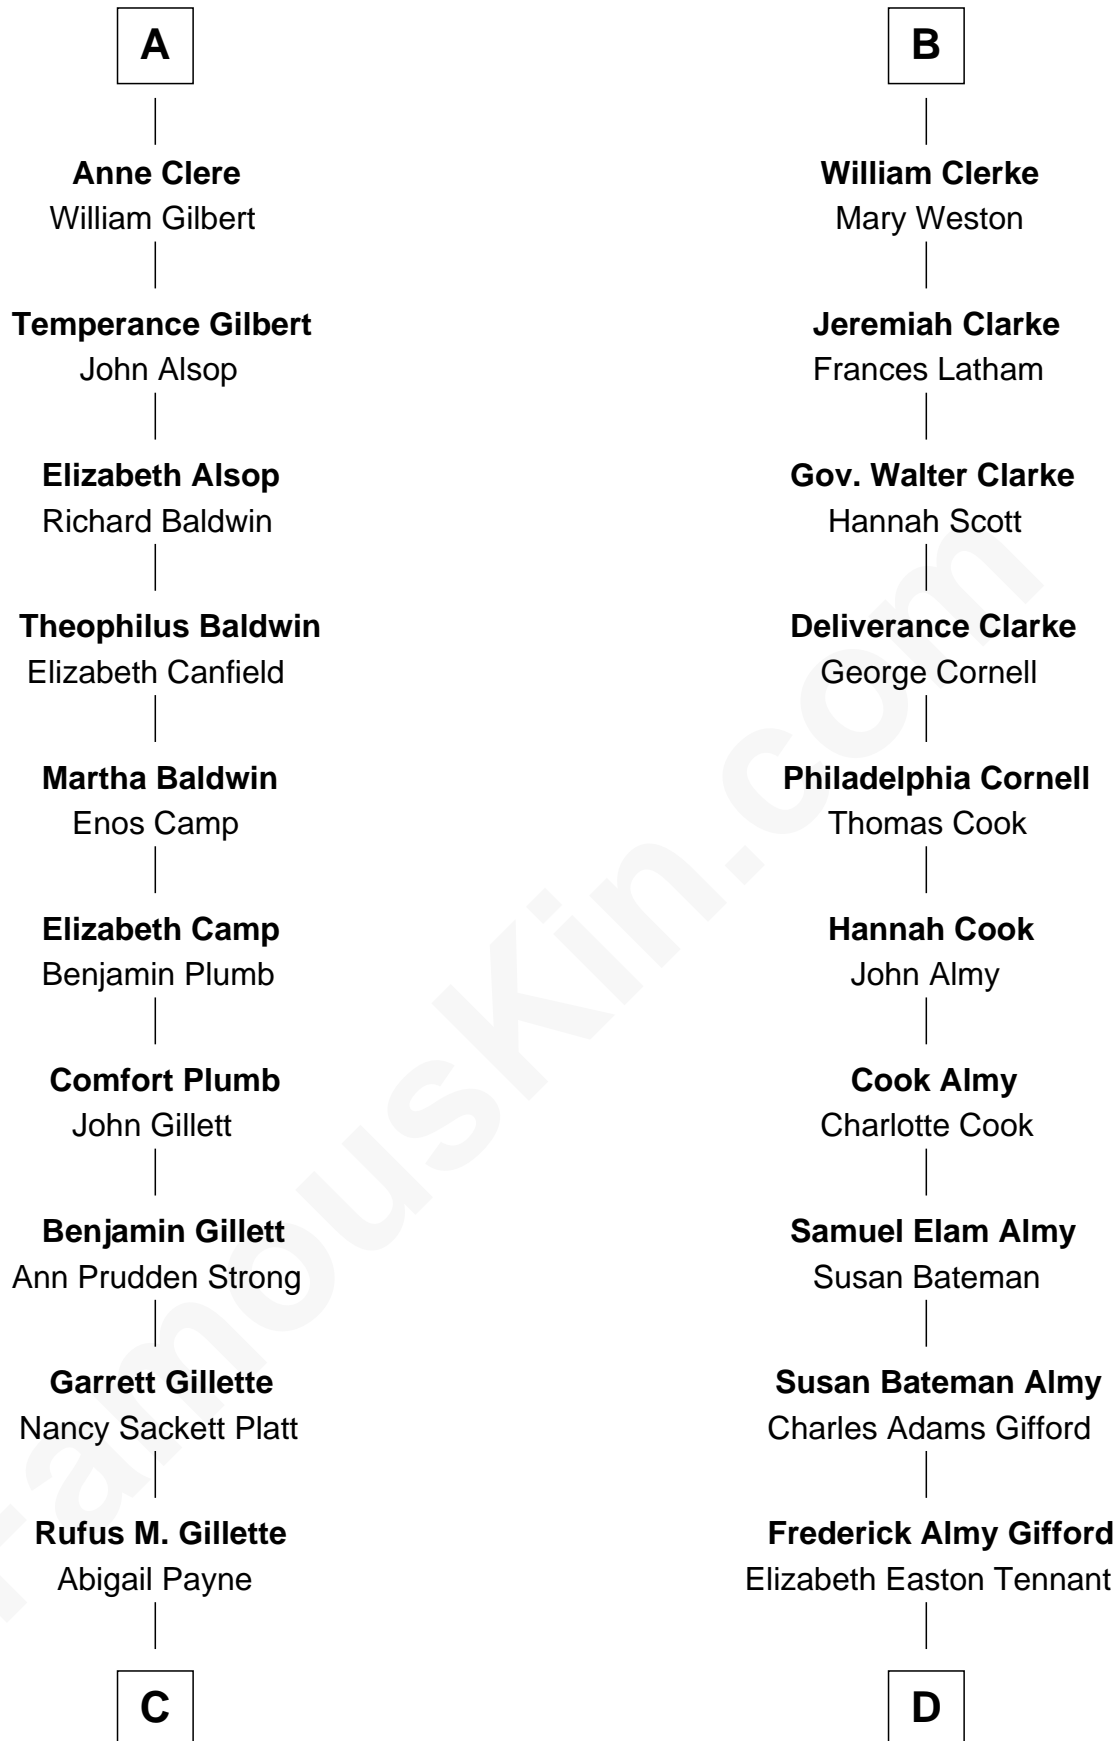

FamousKin.com Relationship Chart of

Treat Williams

TV & Movie Actor

18th cousin 2 times removed of

Marilyn Monroe

Actress, Model, and Singer

John de Welles

Maud de Roos

C

Mary Abigail Gillette
George Willey Andrew

Treat Payne Andrew
Eleanor Barnum

Marian Andrew
Richard Norman Williams

Treat Williams
TV & Movie Actor

D

Charles Stanley Gifford
Gladys Pearl Monroe

Marilyn Monroe
Actress, Model, and Singer