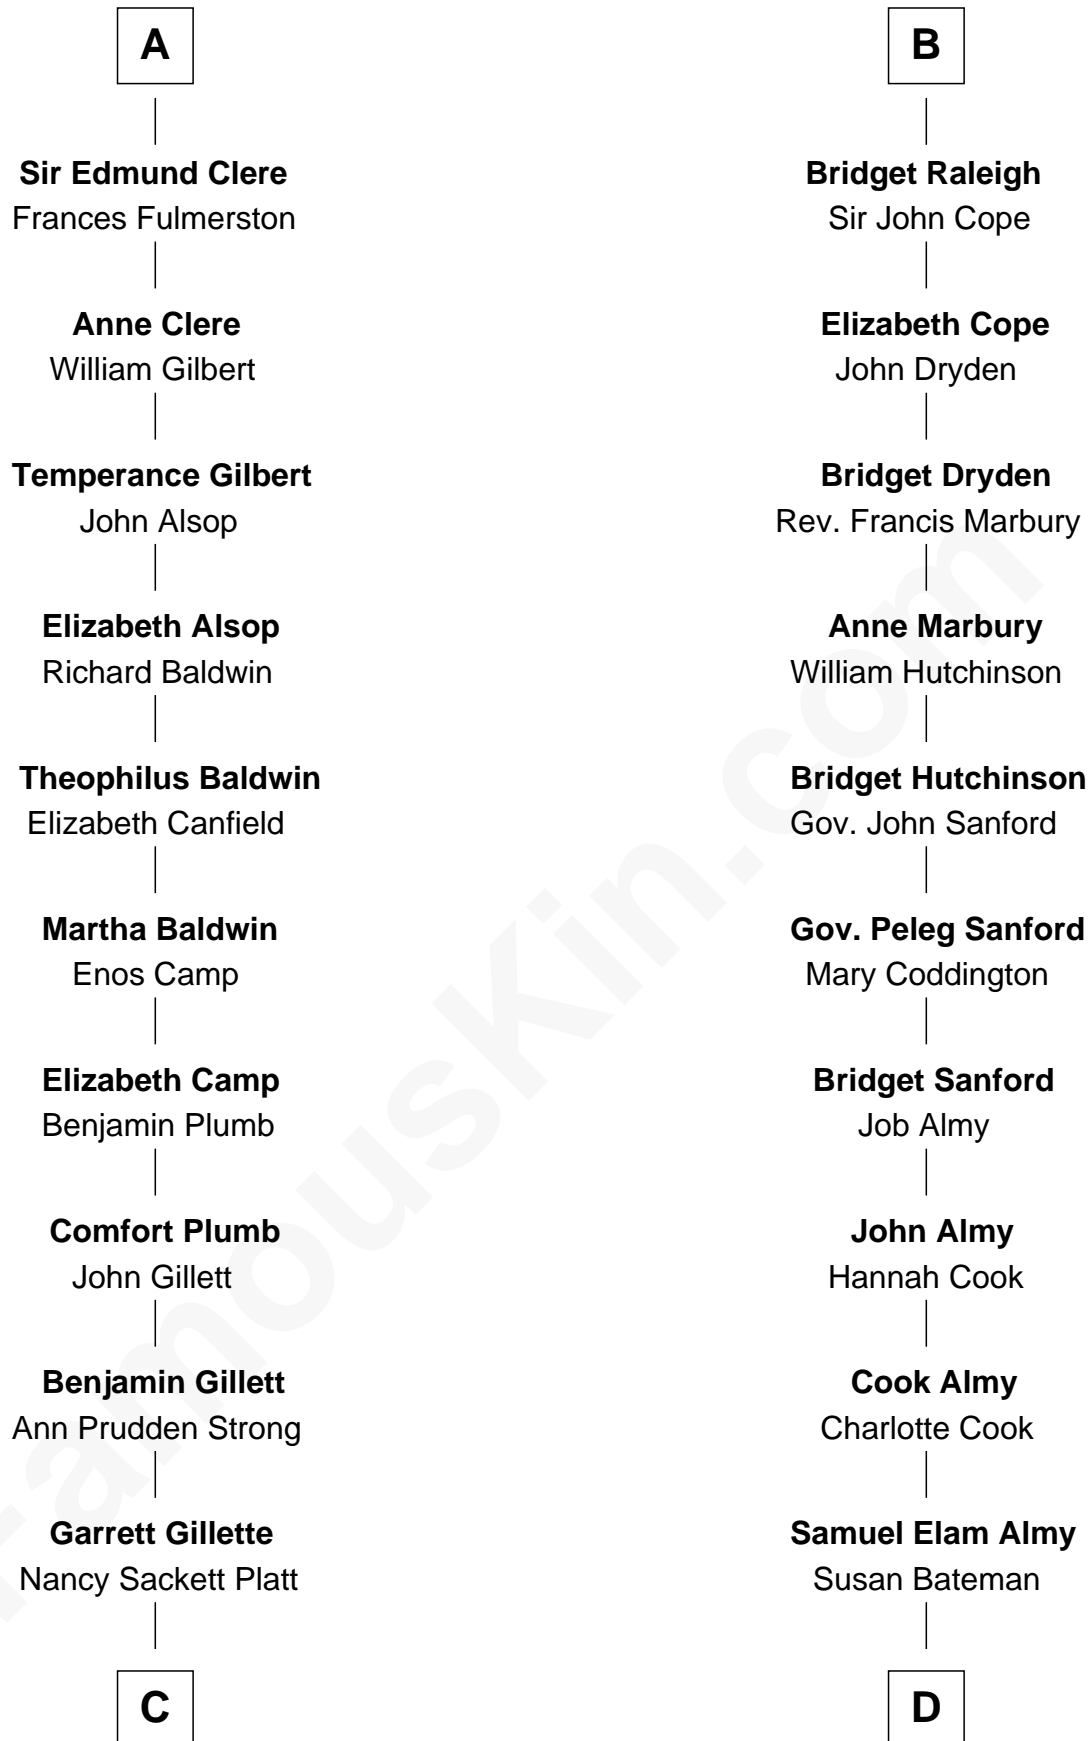

# FamousKin.com Relationship Chart of

**Treat Williams**

*TV & Movie Actor*

20th cousin 1 time removed of

**Marilyn Monroe**

*Actress, Model, and Singer*

**Sir James le Boteler**

Eleanor de Bohun

William Raleigh

**Sir Edward Raleigh**

Margaret Verney

**Sir Edward Raleigh**

Anne Chamberlayne

**B**

**C**

**Rufus M. Gillette**

Abigail Payne

**Mary Abigail Gillette**

George Willey Andrew

**Treat Payne Andrew**

Eleanor Barnum

**Marian Andrew**

Richard Norman Williams

**Treat Williams**

**Marilyn Monroe**

*Actress, Model, and Singer*