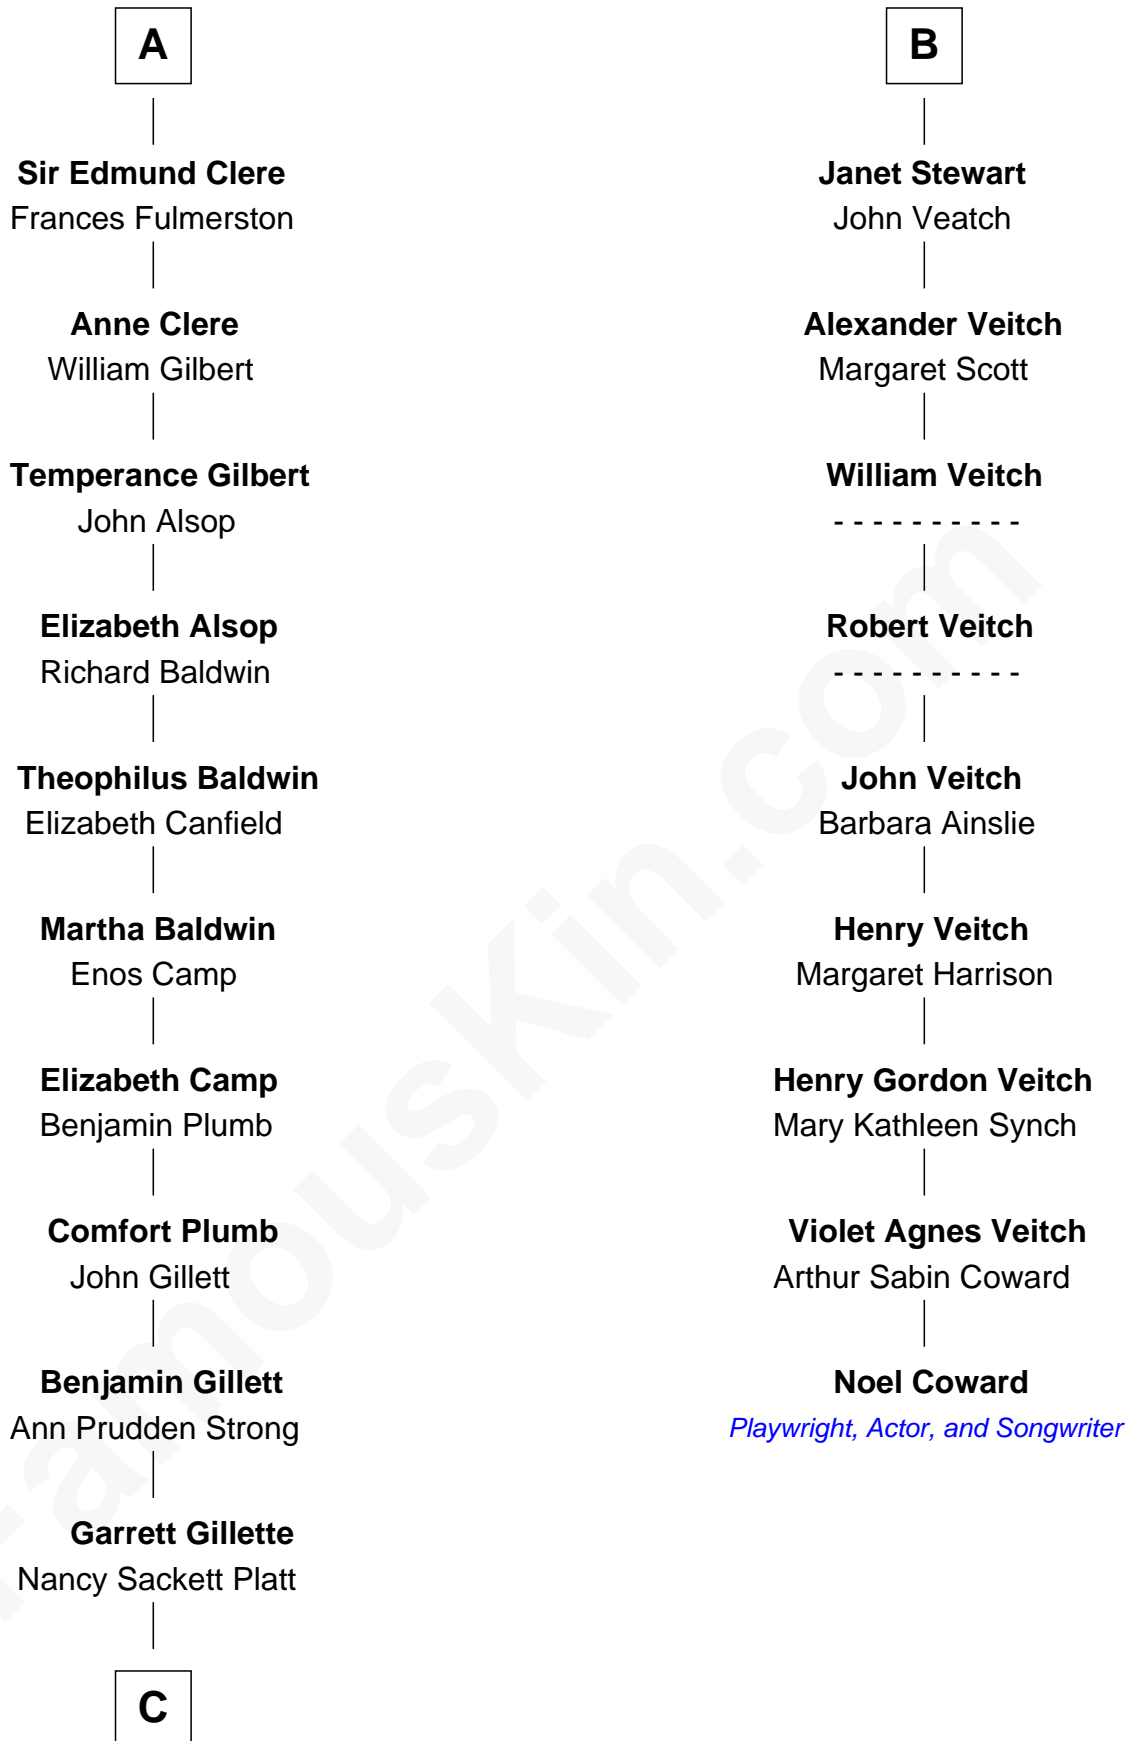

# FamousKin.com Relationship Chart of

**Treat Williams**

*TV & Movie Actor*

15th cousin 6 times removed of

**Noel Coward**

*Playwright, Actor, and Songwriter*

**Richard Fitzalan**  
Eleanor Plantagenet

**C**

—  
**Rufus M. Gillette**

Abigail Payne

—  
**Mary Abigail Gillette**

George Willey Andrew

—  
**Treat Payne Andrew**

Eleanor Barnum

—  
**Marian Andrew**

Richard Norman Williams