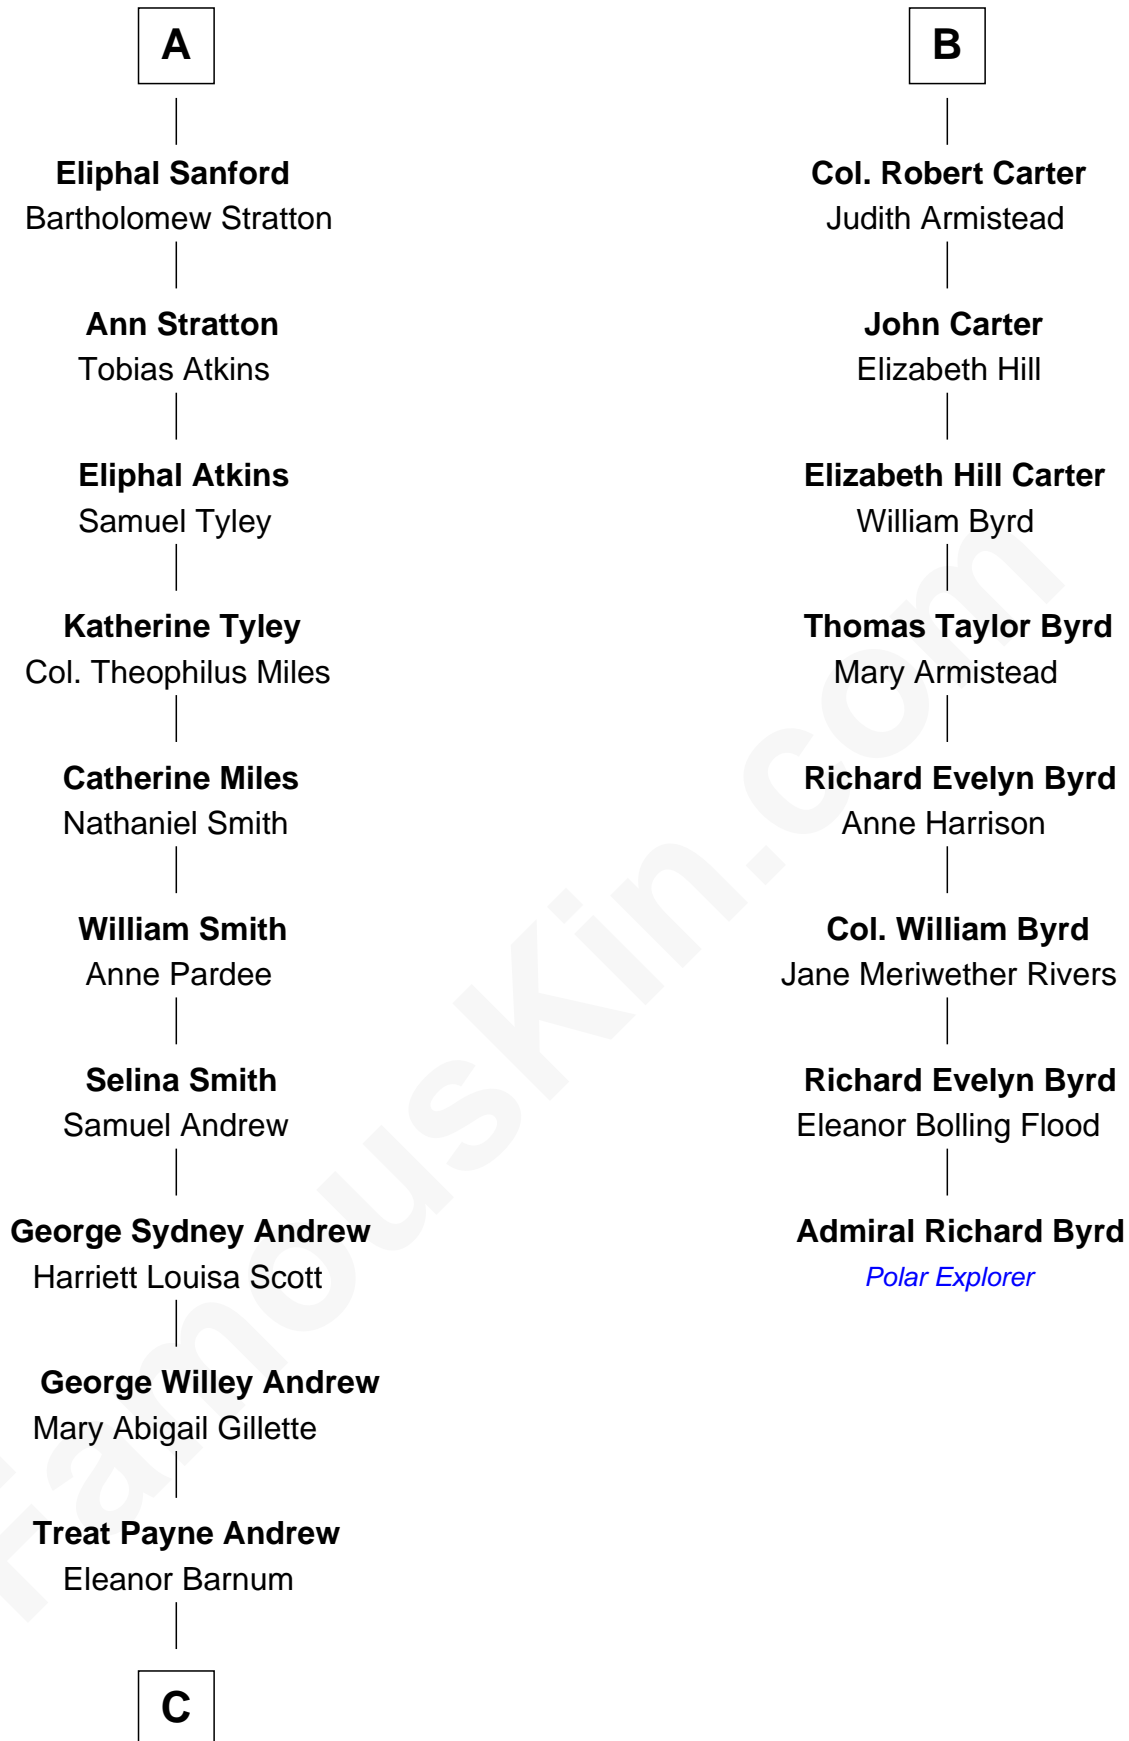

# FamousKin.com Relationship Chart of

**Treat Williams**

*TV & Movie Actor*

14th cousin 4 times removed of

**Admiral Richard Byrd**

*Polar Explorer*

**Sir Thomas Blount**

Margaret de Gresley

**Sir Thomas Blount**

Agnes Hawley

**Anne Blount**

William Marbury

**Robert Marbury**

Katherine Williamson

**William Marbury**

Agnes Lenton

Helena Byron

**Sir William Blount**

Margaret Echyngham

**Elizabeth Blount**

Sir Andrews de Windsor

**Edith Windsor**

George Ludlow

**Thomas Ludlow**

Jane Pyle

**Gabriel Ludlow**

Phillis - - - - -

**Sarah Ludlow**

Col. John Carter

**B**

**C**

—  
**Marian Andrew**  
Richard Norman Williams