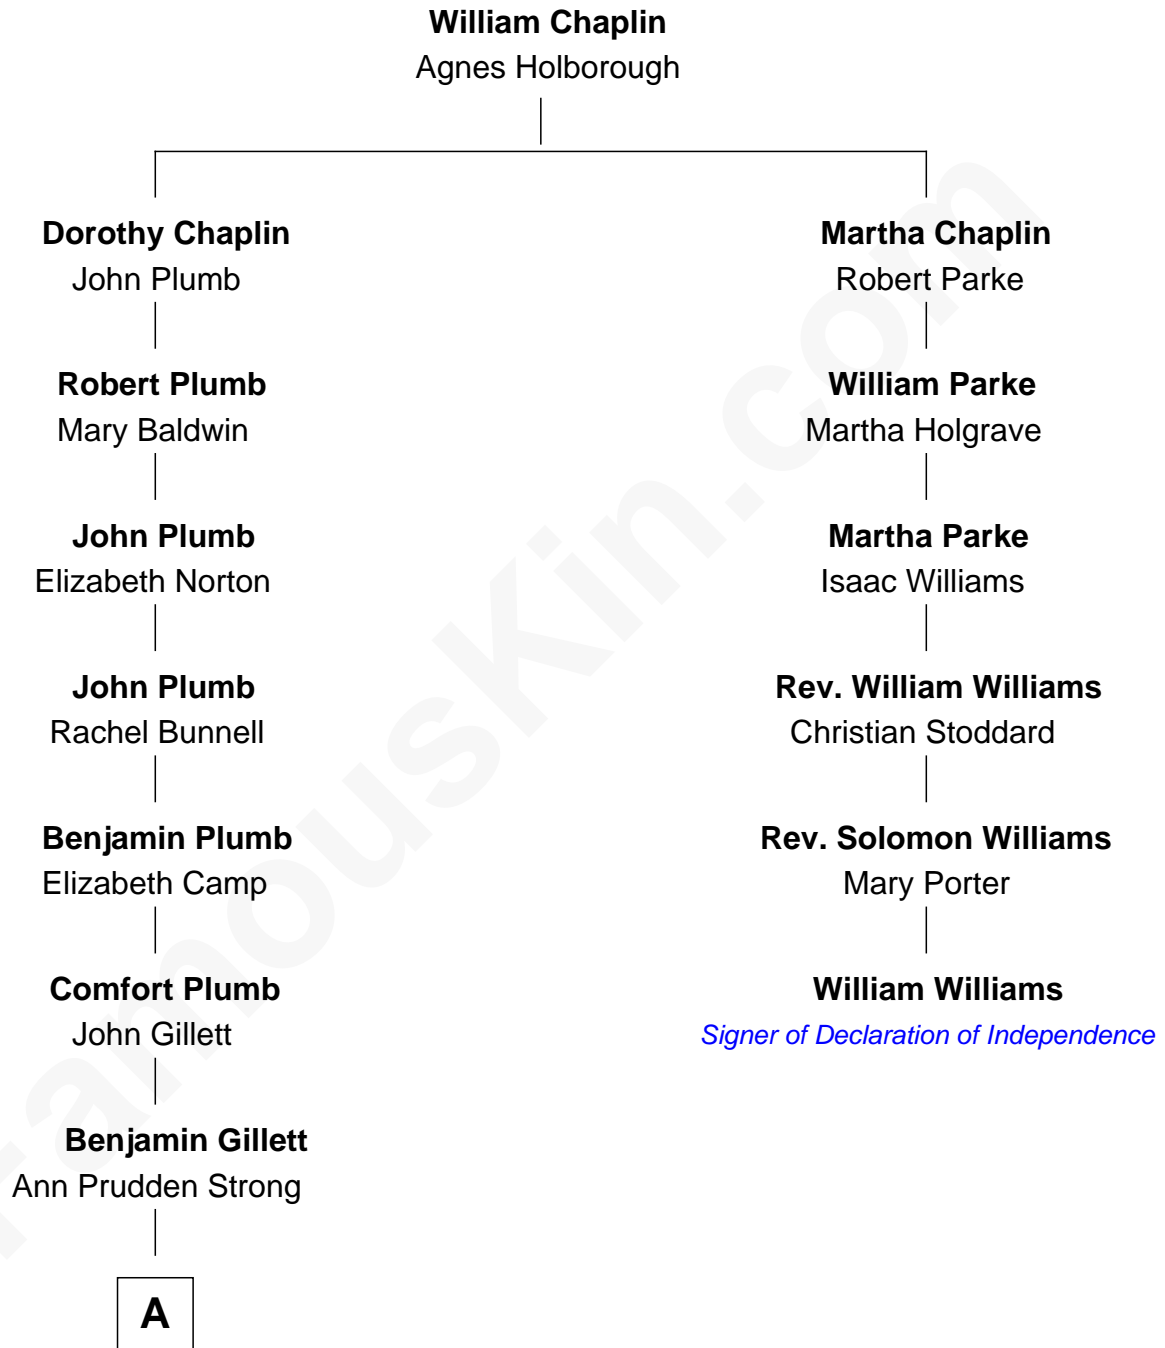

FamousKin.com Relationship Chart of

Treat Williams

TV & Movie Actor

5th cousin 7 times removed of

William Williams

Signer of the Declaration of Independence

A

—
Garrett Gillette

Nancy Sackett Platt

—
Rufus M. Gillette

Abigail Payne

—
Mary Abigail Gillette

George Willey Andrew

—
Treat Payne Andrew

Eleanor Barnum

—
Marian Andrew