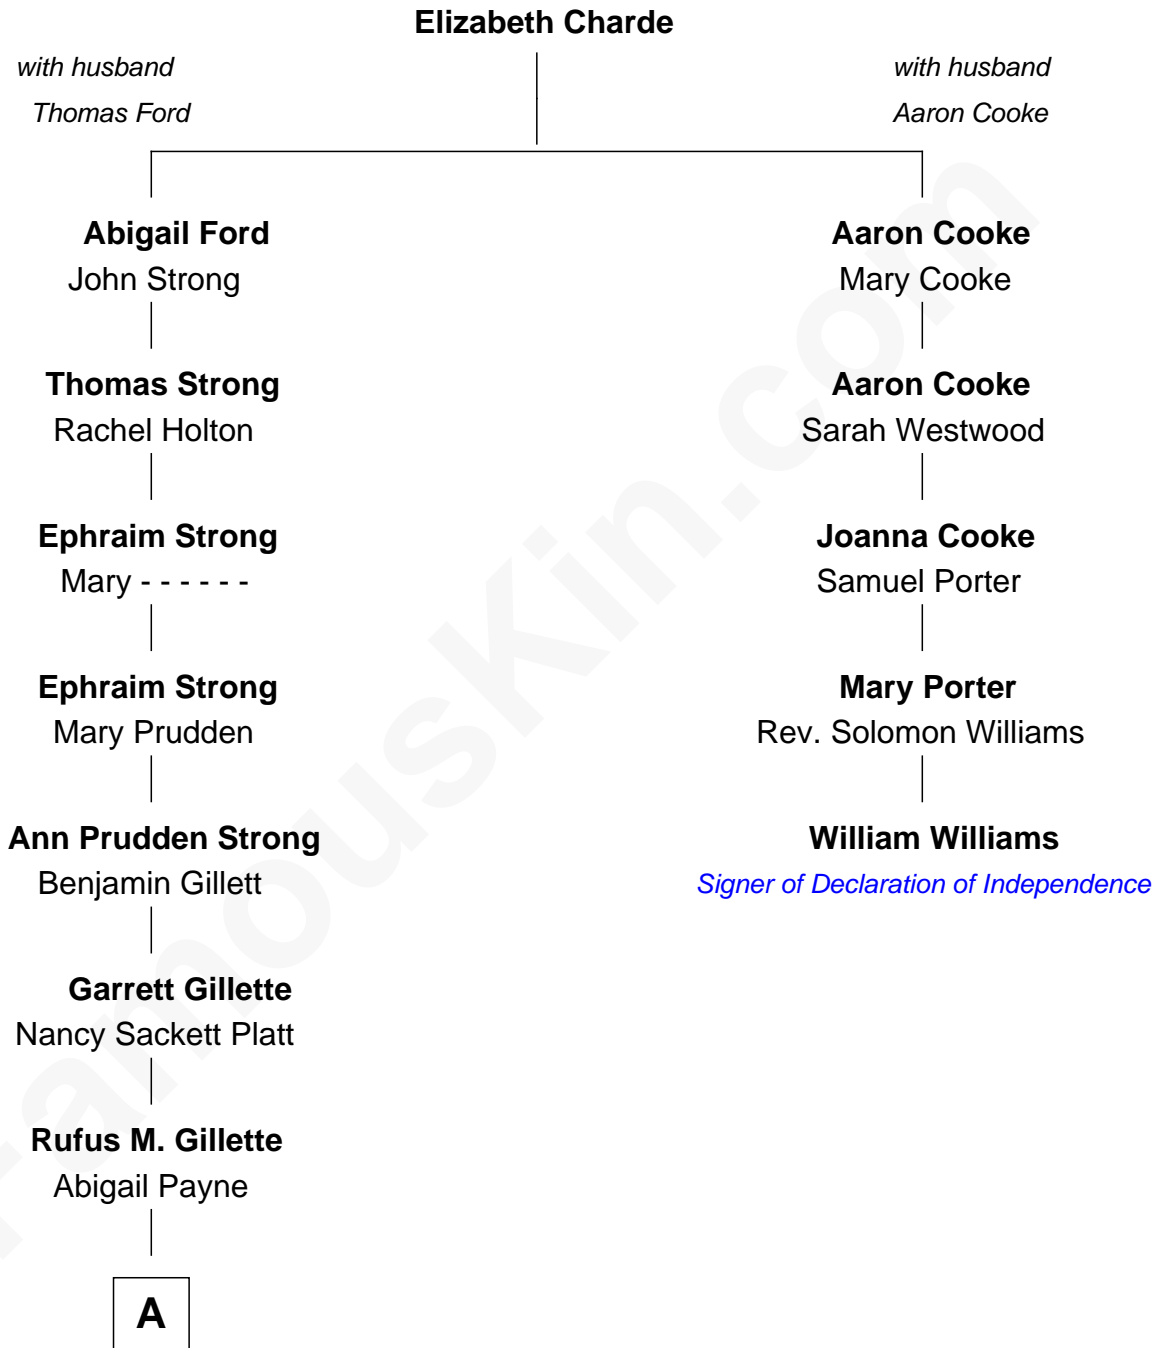

FamousKin.com Relationship Chart of

Treat Williams

TV & Movie Actor

4th cousin 6 times removed of

William Williams

Signer of the Declaration of Independence

A

—
Mary Abigail Gillette
George Willey Andrew

—
Treat Payne Andrew
Eleanor Barnum

—
Marian Andrew
Richard Norman Williams

—
Treat Williams
TV & Movie Actor

FamousKin.com