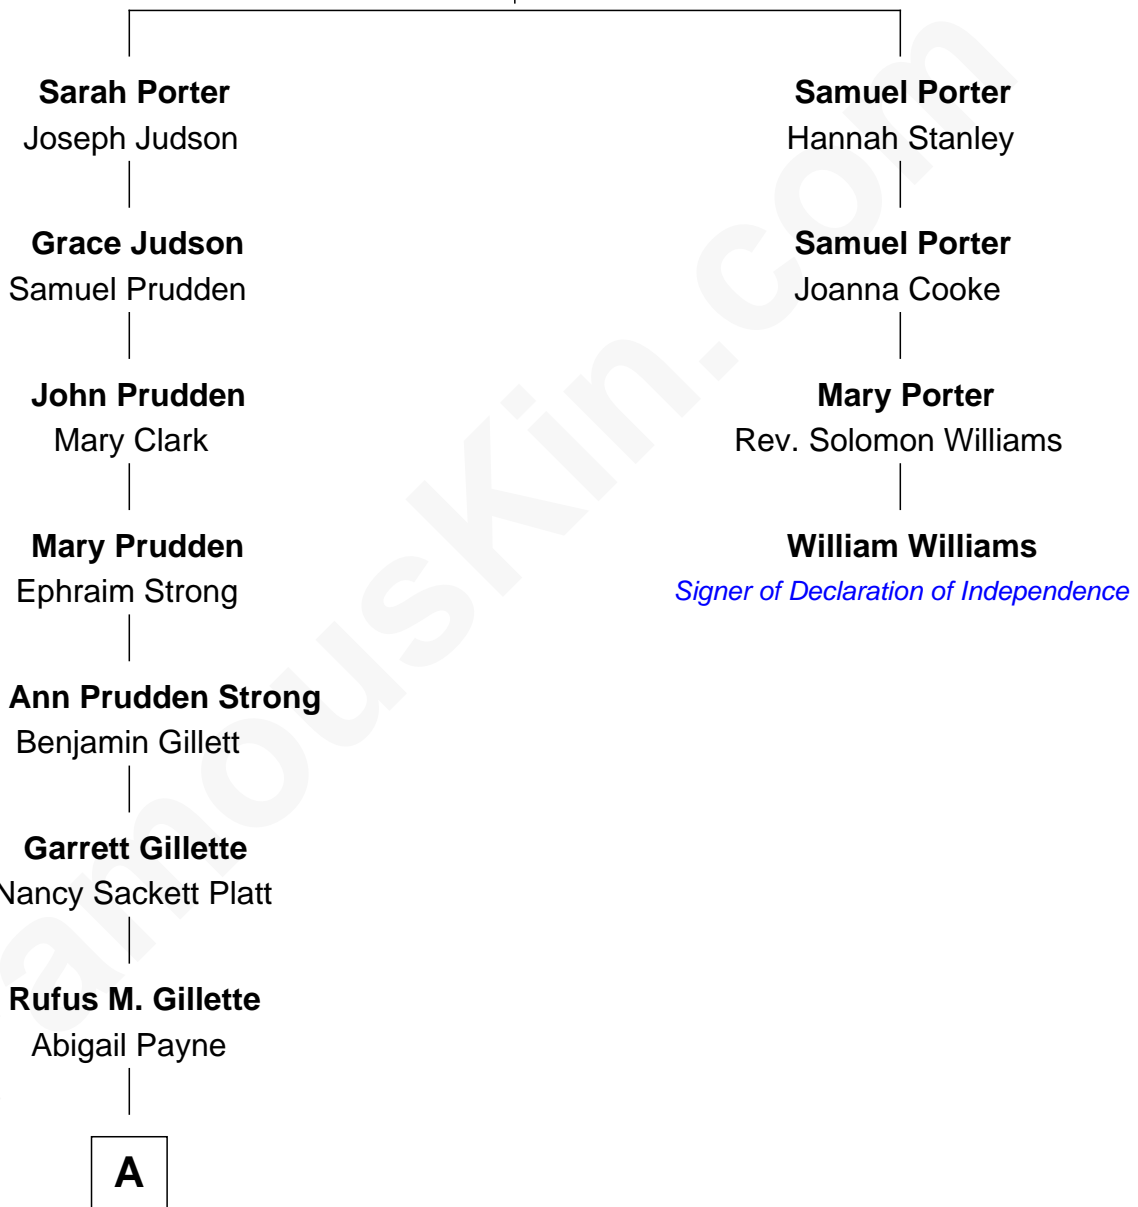

# FamousKin.com Relationship Chart of

**Treat Williams**

*TV & Movie Actor*

3rd cousin 7 times removed of

**William Williams**

*Signer of the Declaration of Independence*

**John Porter**

Anna White

**A**

—  
**Mary Abigail Gillette**  
George Willey Andrew

—  
**Treat Payne Andrew**  
Eleanor Barnum

—  
**Marian Andrew**  
Richard Norman Williams

—  
**Treat Williams**  
*TV & Movie Actor*

FamousKin.com