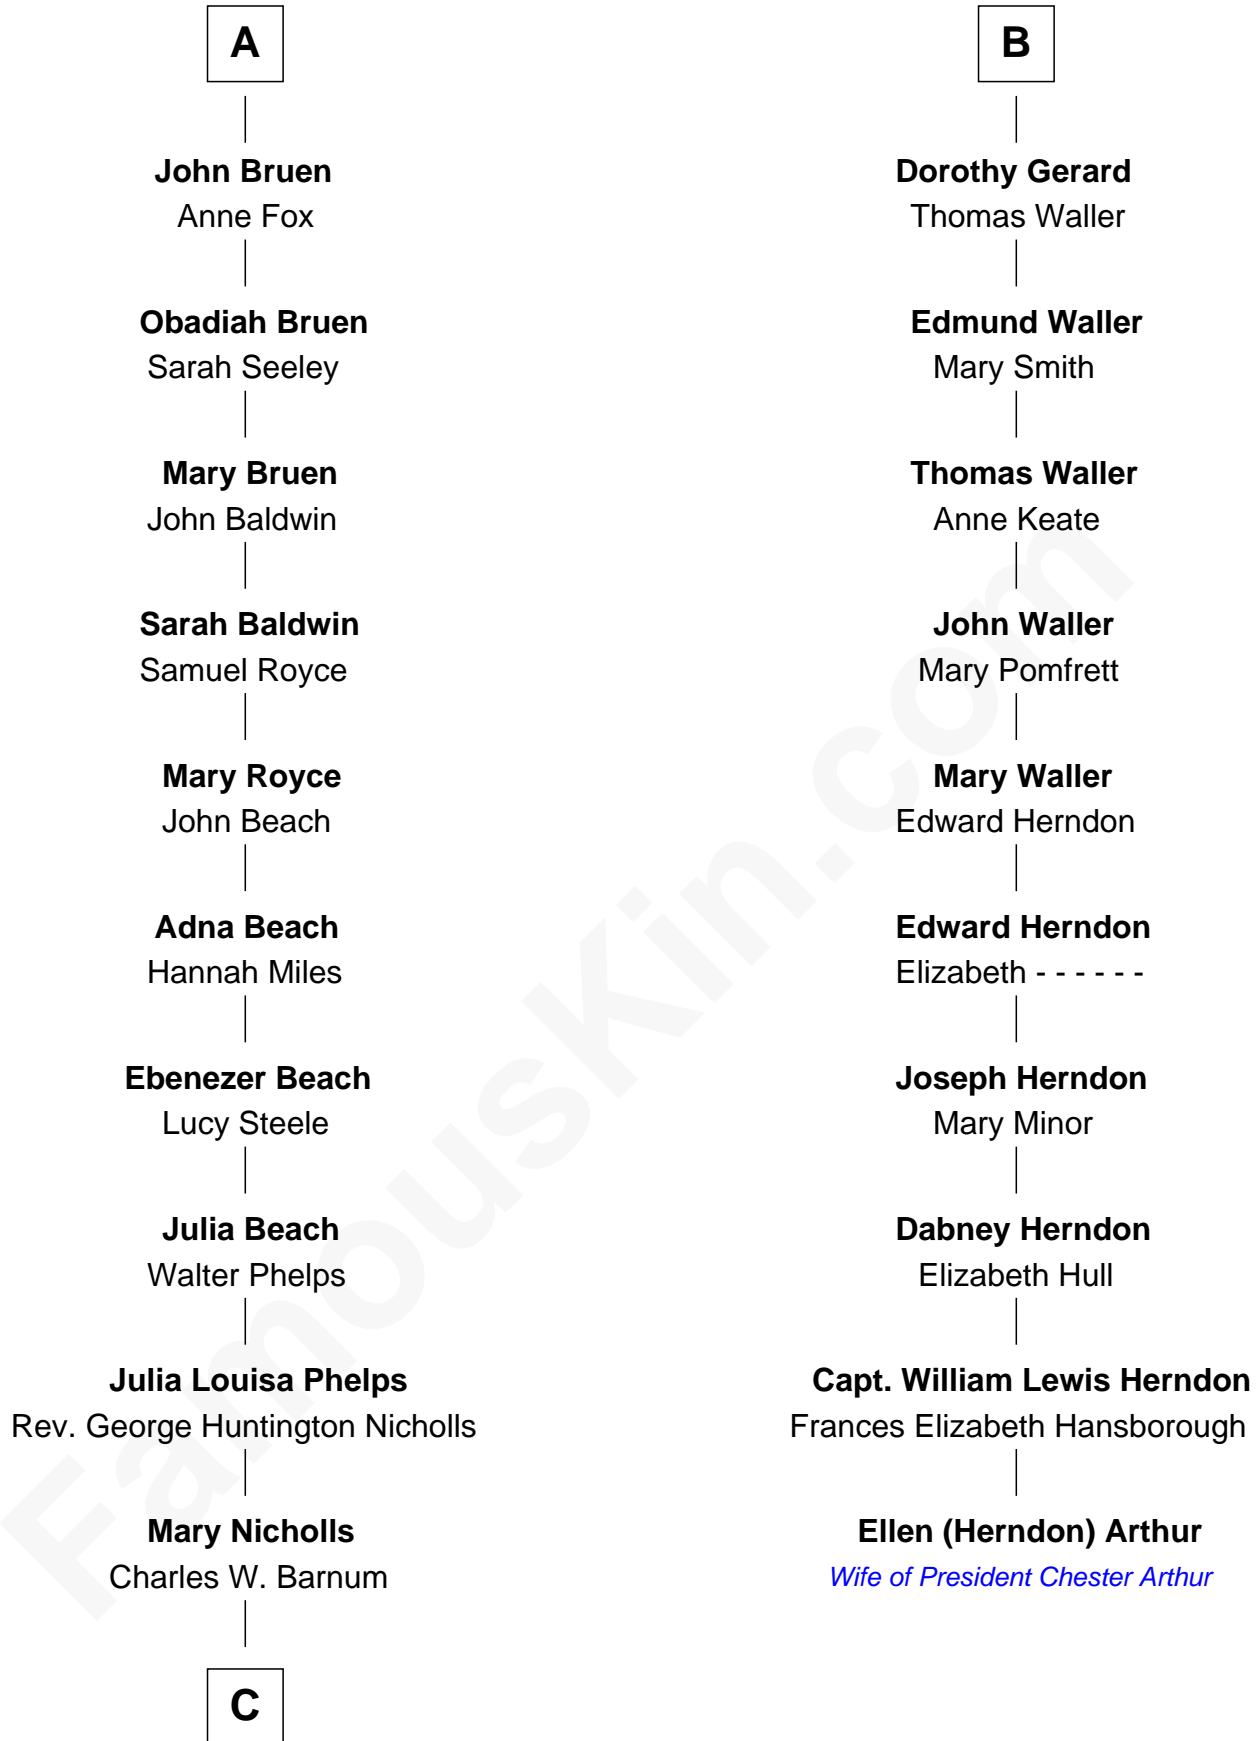

# FamousKin.com Relationship Chart of

**Treat Williams**

*TV & Movie Actor*

16th cousin 4 times removed of

**Ellen (Herndon) Arthur**

*Wife of President Chester A. Arthur*

**C**

Richard Nicholls Barnum