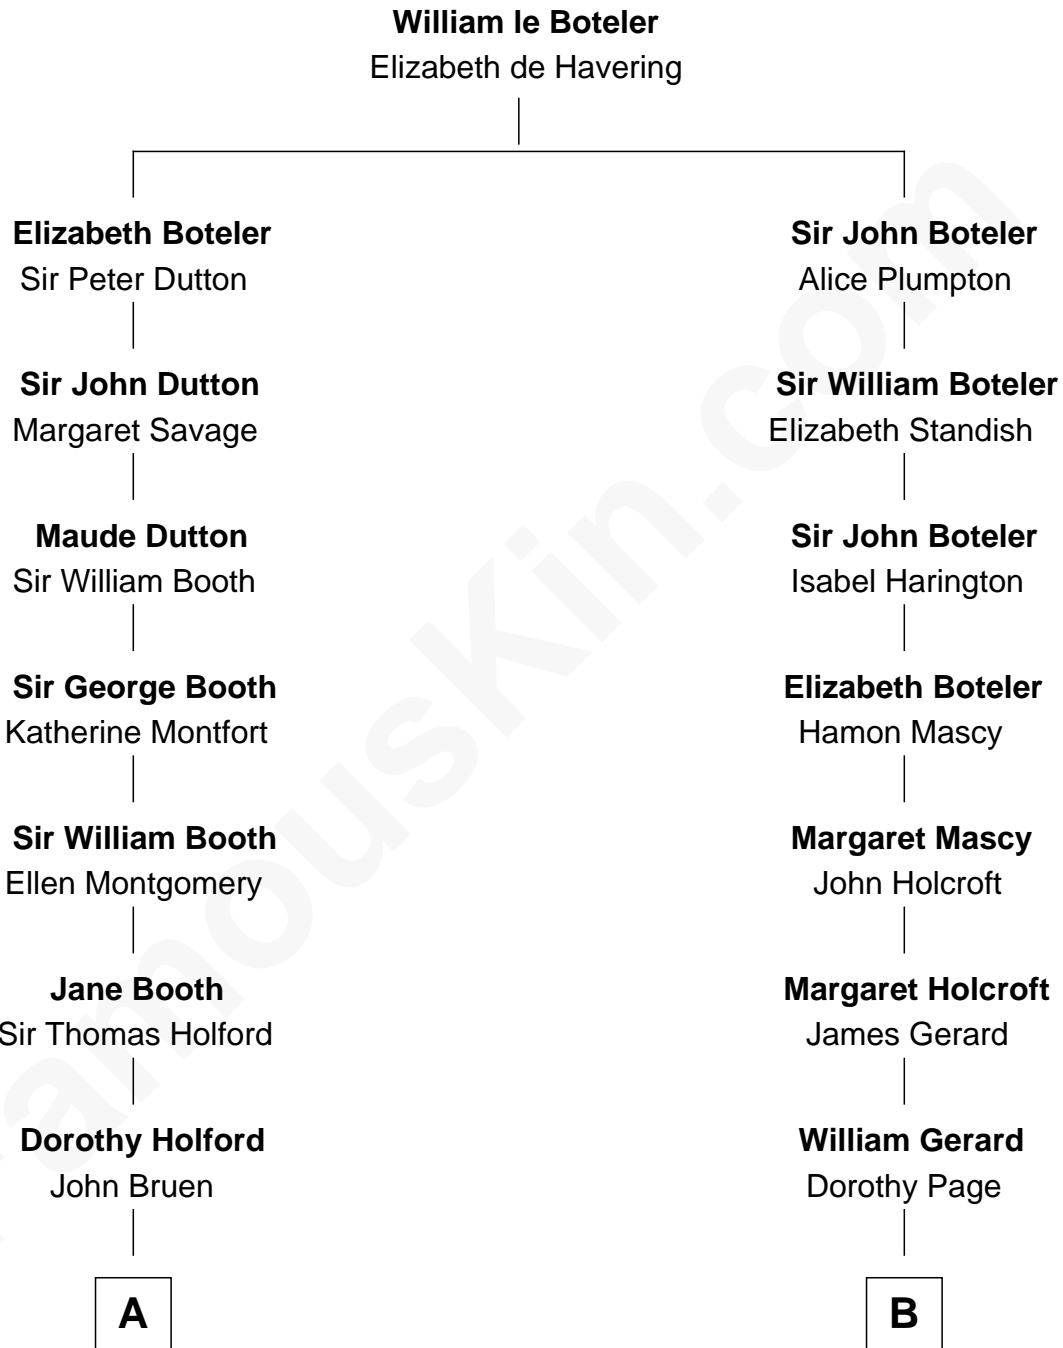

# FamousKin.com Relationship Chart of

**Treat Williams**

*TV & Movie Actor*

16th cousin 4 times removed of

**Ellen (Herndon) Arthur**

*Wife of President Chester A. Arthur*

**C**

Richard Nicholls Barnum

Marian Hutchison Cocks

Eleanor Barnum

Treat Payne Andrew

Marian Andrew

Richard Norman Williams

**Treat Williams**

*TV & Movie Actor*

FamousKin.com