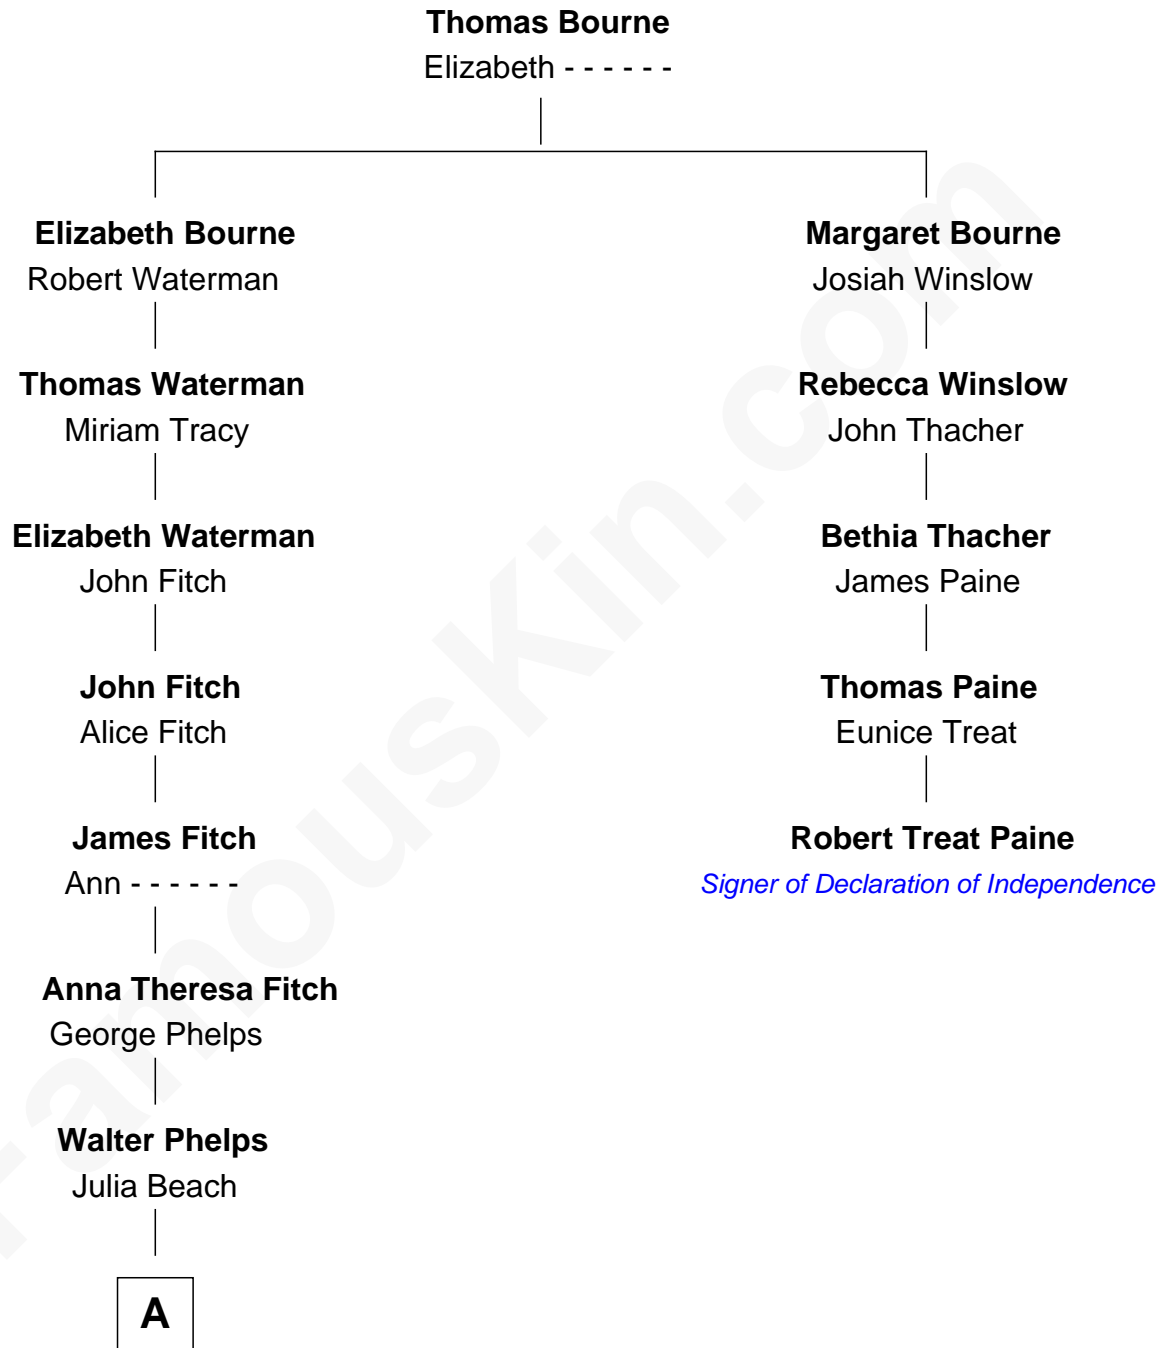

FamousKin.com Relationship Chart of

Treat Williams

TV & Movie Actor

4th cousin 8 times removed of

Robert Treat Paine

Signer of the Declaration of Independence

A

—
Julia Louisa Phelps
Rev. George Huntington Nicholls

—
Mary Nicholls
Charles W. Barnum

—
Richard Nicholls Barnum
Marian Hutchison Cocks

—
Eleanor Barnum
Treat Payne Andrew

—
Marian Andrew
Richard Norman Williams

—
Treat Williams
TV & Movie Actor