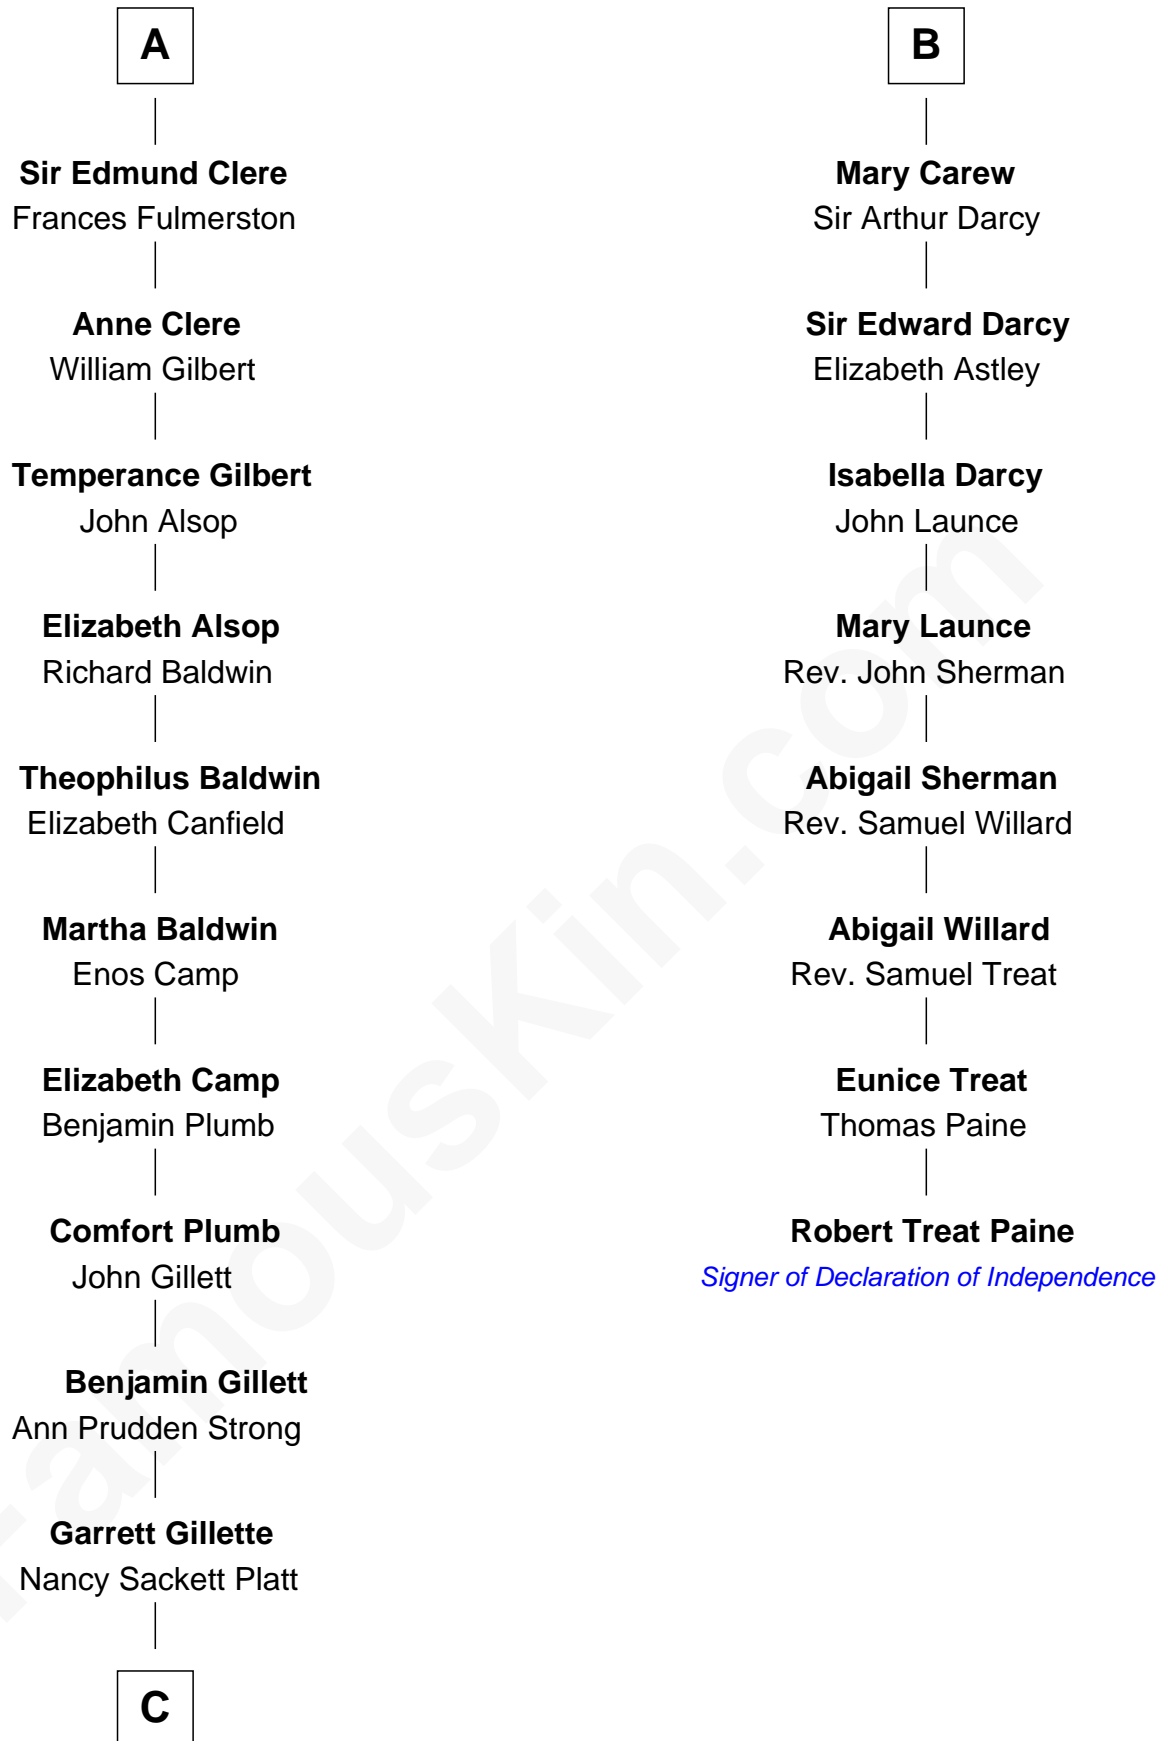

FamousKin.com

Relationship Chart of

Treat Williams

TV & Movie Actor

14th cousin 7 times removed of

Robert Treat Paine
Signer of the Declaration of Independence

C

—
Rufus M. Gillette

Abigail Payne

—
Mary Abigail Gillette

George Willey Andrew

—
Treat Payne Andrew

Eleanor Barnum

—
Marian Andrew

Richard Norman Williams

—
Treat Williams