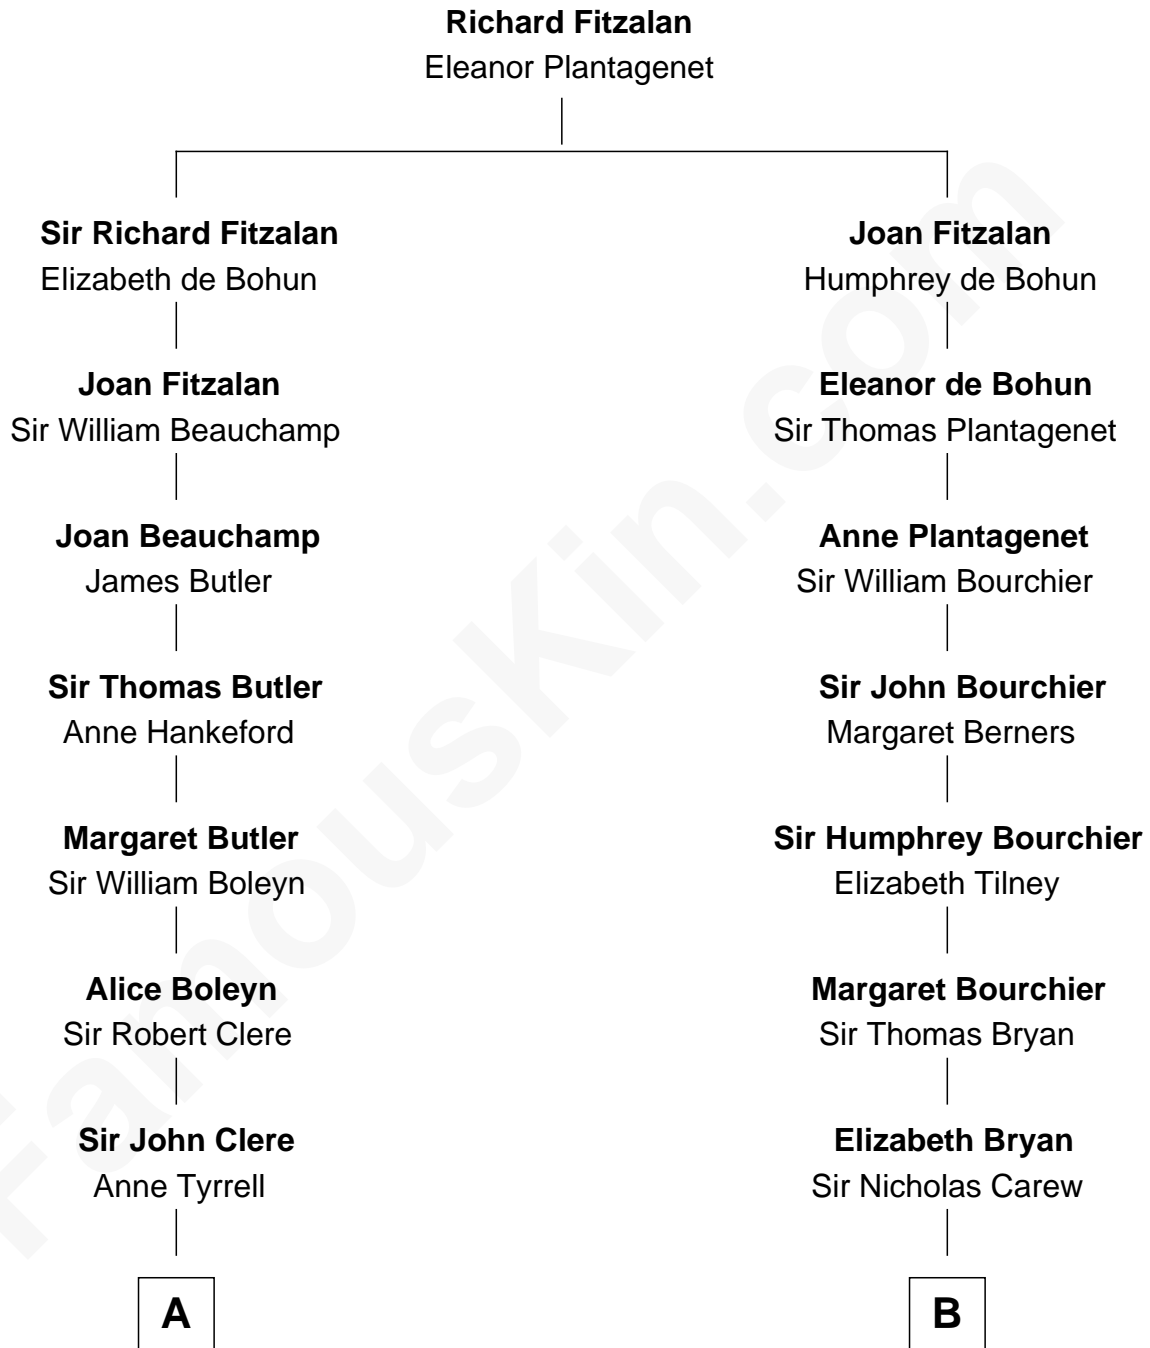

FamousKin.com

Relationship Chart of

Treat Williams

TV & Movie Actor

14th cousin 7 times removed of

Robert Treat Paine
Signer of the Declaration of Independence

C

—
Rufus M. Gillette

Abigail Payne

—
Mary Abigail Gillette

George Willey Andrew

—
Treat Payne Andrew

Eleanor Barnum

—
Marian Andrew

Richard Norman Williams

—
Treat Williams