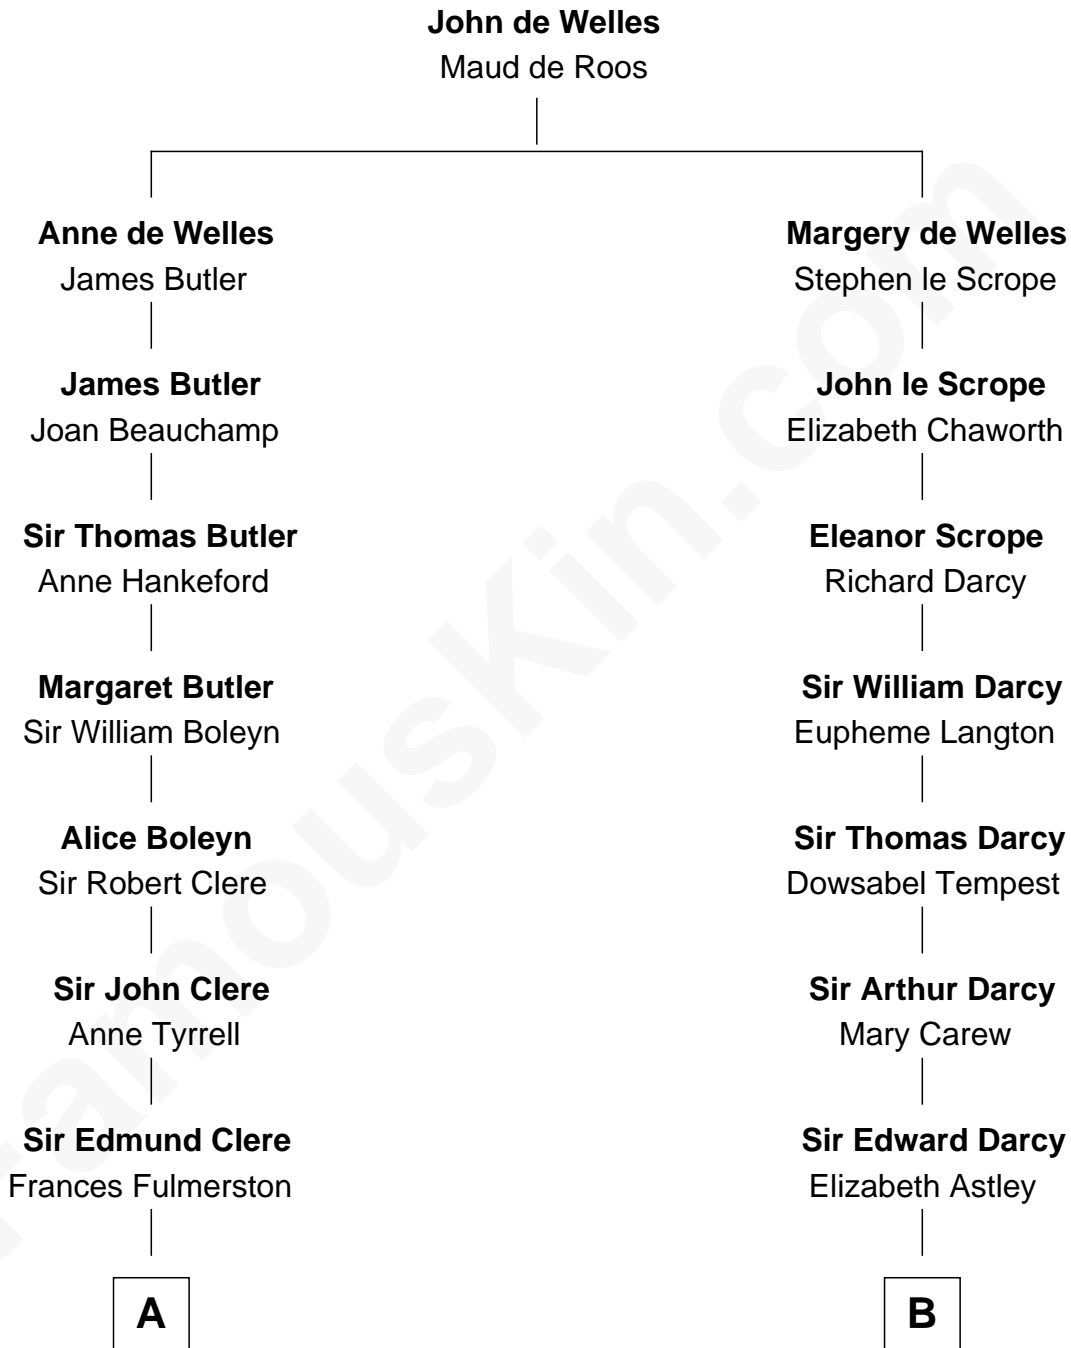

FamousKin.com

Relationship Chart of

Treat Williams

TV & Movie Actor

12th cousin 8 times removed of

Robert Treat Paine
Signer of the Declaration of Independence

C

—
Mary Abigail Gillette
George Willey Andrew

—
Treat Payne Andrew
Eleanor Barnum

—
Marian Andrew
Richard Norman Williams

—
Treat Williams
TV & Movie Actor

FamousKin.com