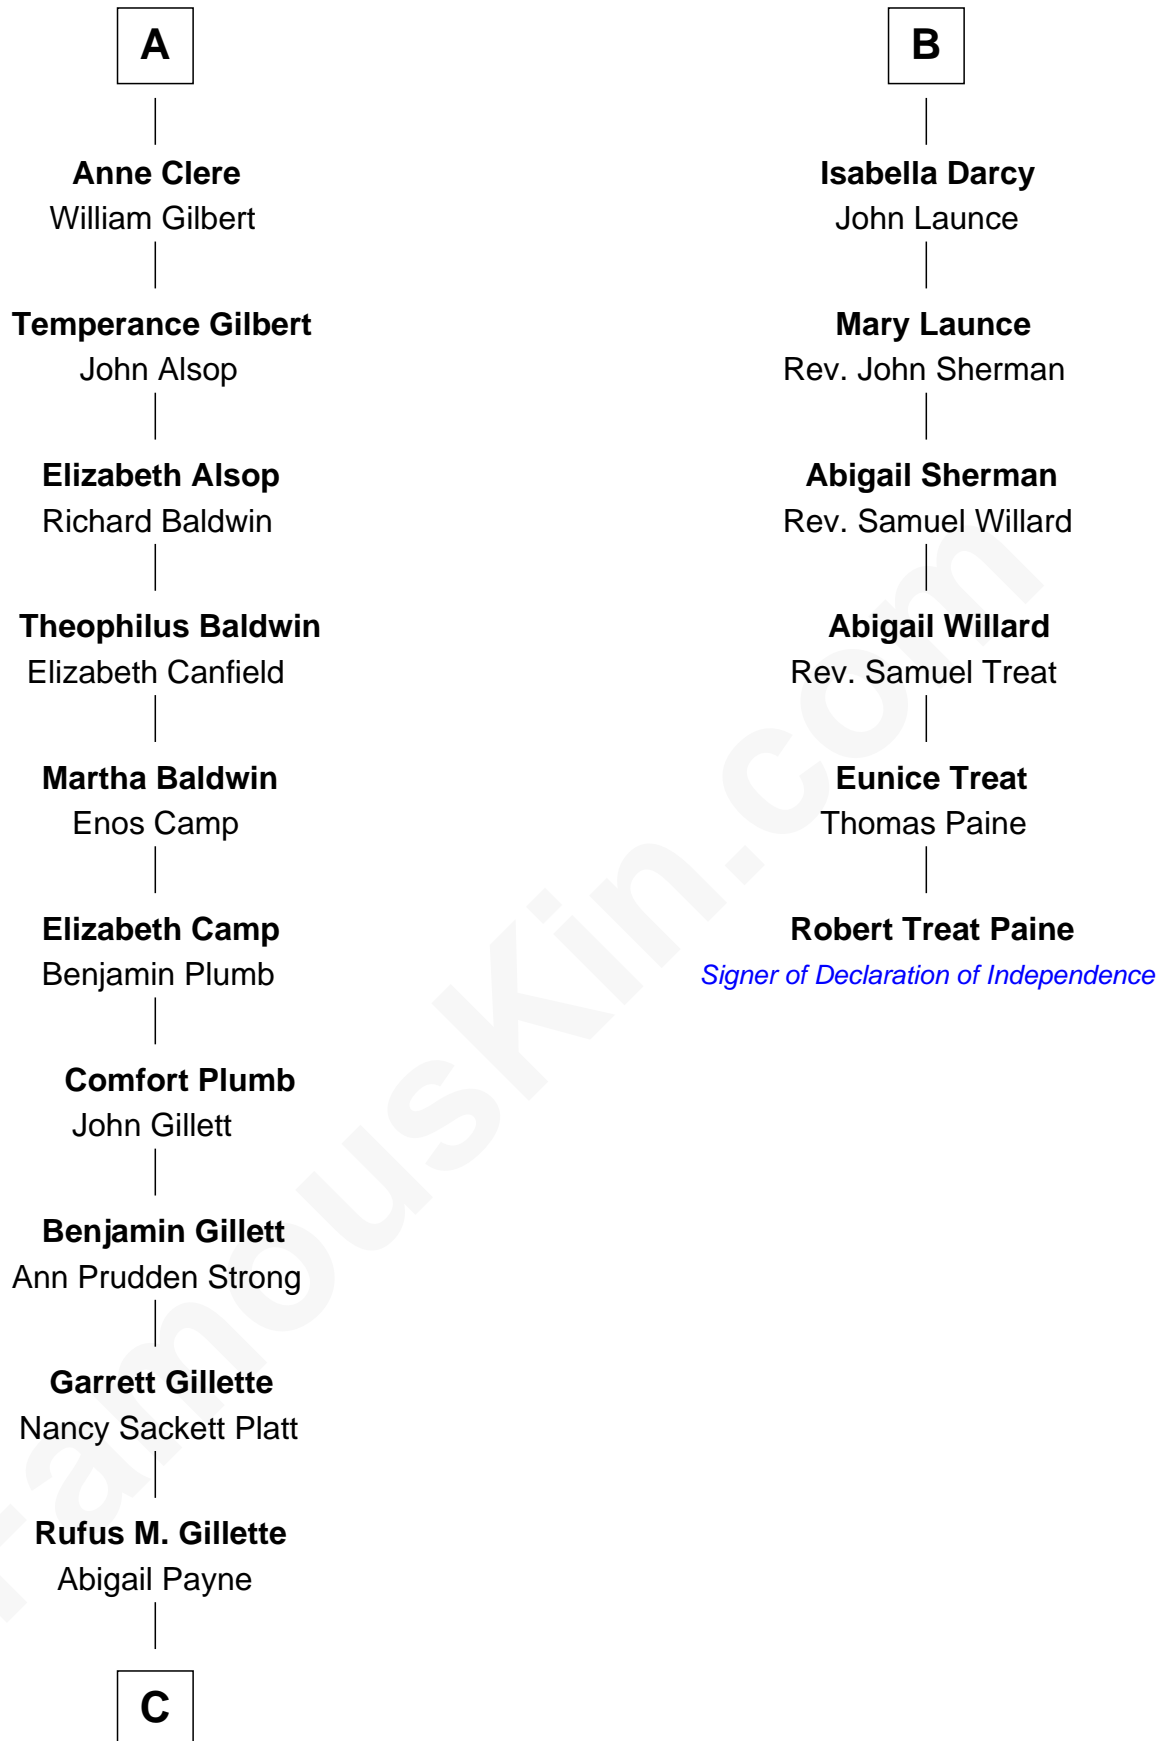

FamousKin.com

Relationship Chart of

Treat Williams

TV & Movie Actor

12th cousin 8 times removed of

Robert Treat Paine
Signer of the Declaration of Independence

C

—
Mary Abigail Gillette
George Willey Andrew

—
Treat Payne Andrew
Eleanor Barnum

—
Marian Andrew
Richard Norman Williams

—
Treat Williams
TV & Movie Actor

FamousKin.com