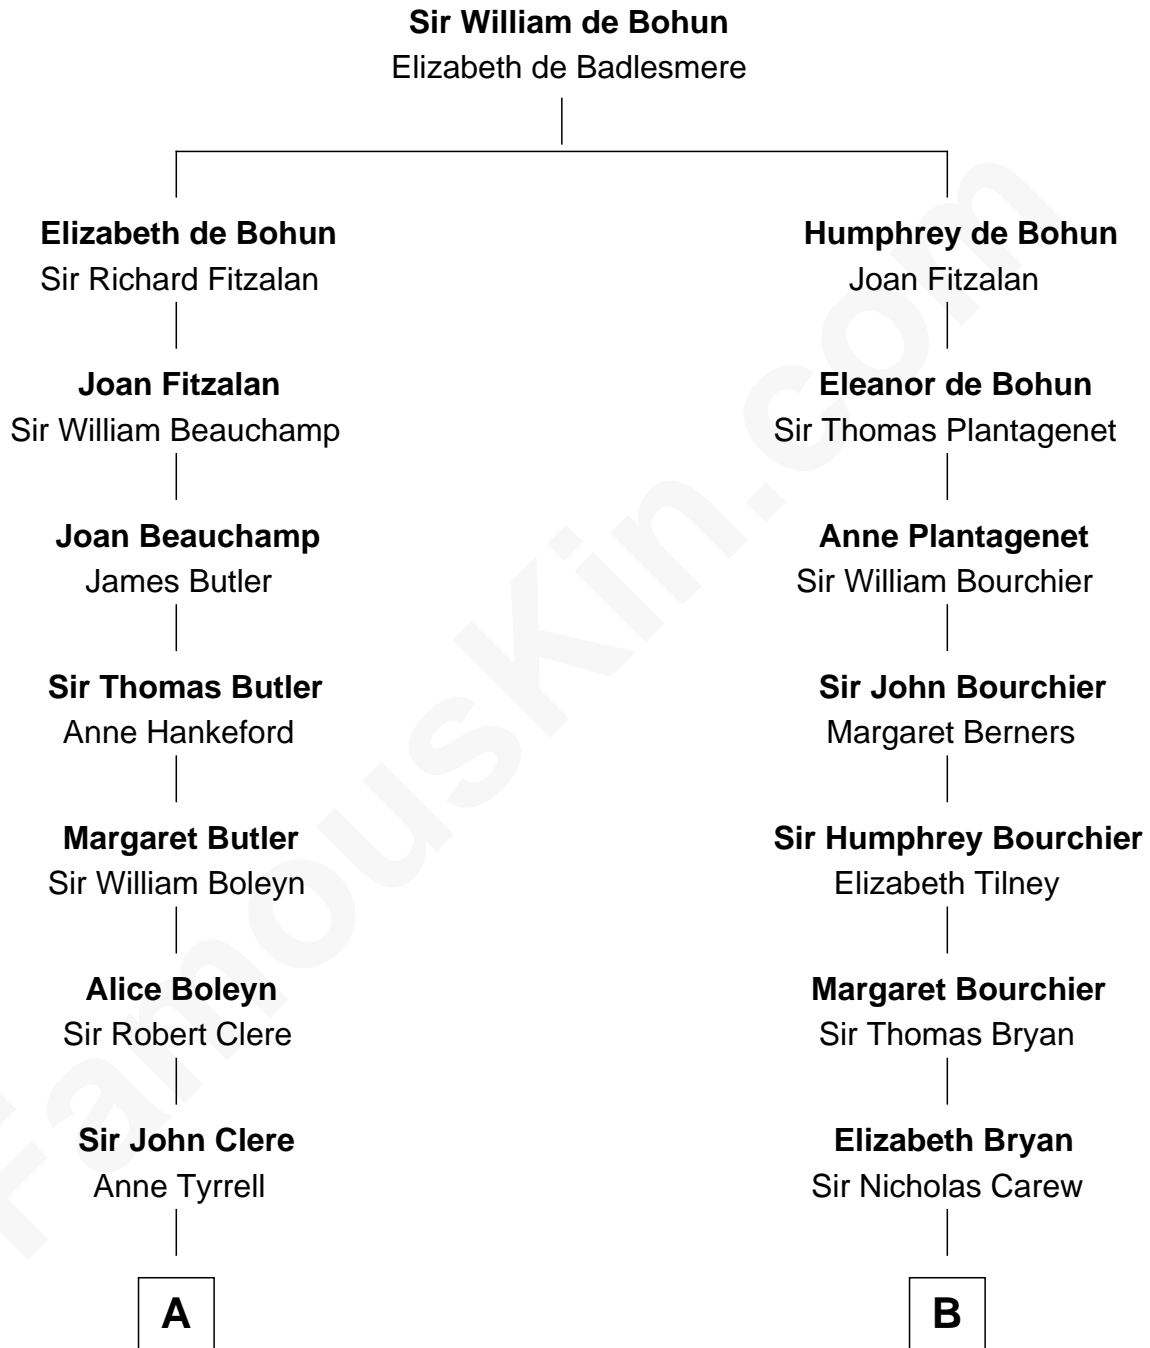

FamousKin.com
Relationship Chart of
Treat Williams
TV & Movie Actor

14th cousin 7 times removed of

Robert Treat Paine
Signer of the Declaration of Independence

C

—
Rufus M. Gillette

Abigail Payne

—
Mary Abigail Gillette

George Willey Andrew

—
Treat Payne Andrew

Eleanor Barnum

—
Marian Andrew

Richard Norman Williams

—
Treat Williams

TV & Movie Actor

FamousKin.com