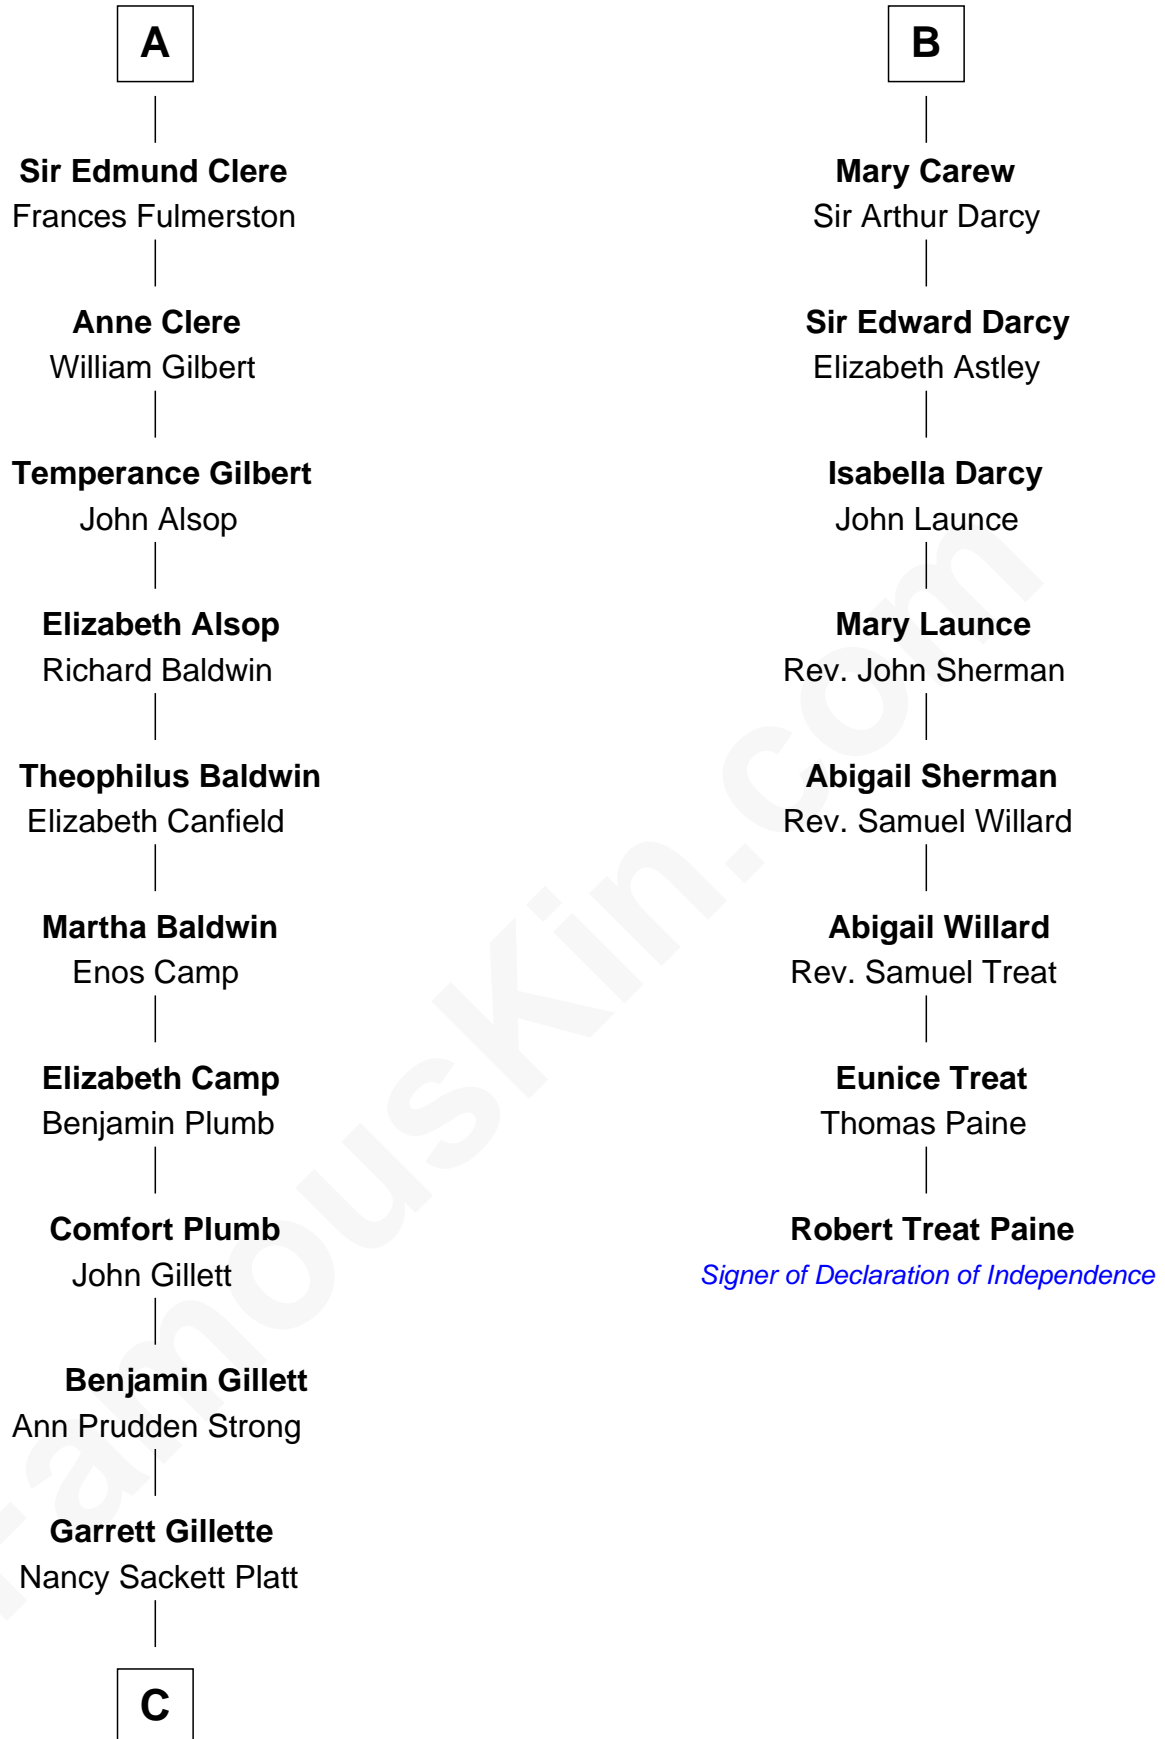

FamousKin.com
Relationship Chart of
Treat Williams
TV & Movie Actor

14th cousin 7 times removed of

Robert Treat Paine
Signer of the Declaration of Independence

C

—
Rufus M. Gillette

Abigail Payne

—
Mary Abigail Gillette

George Willey Andrew

—
Treat Payne Andrew

Eleanor Barnum

—
Marian Andrew

Richard Norman Williams

—
Treat Williams

TV & Movie Actor

FamousKin.com