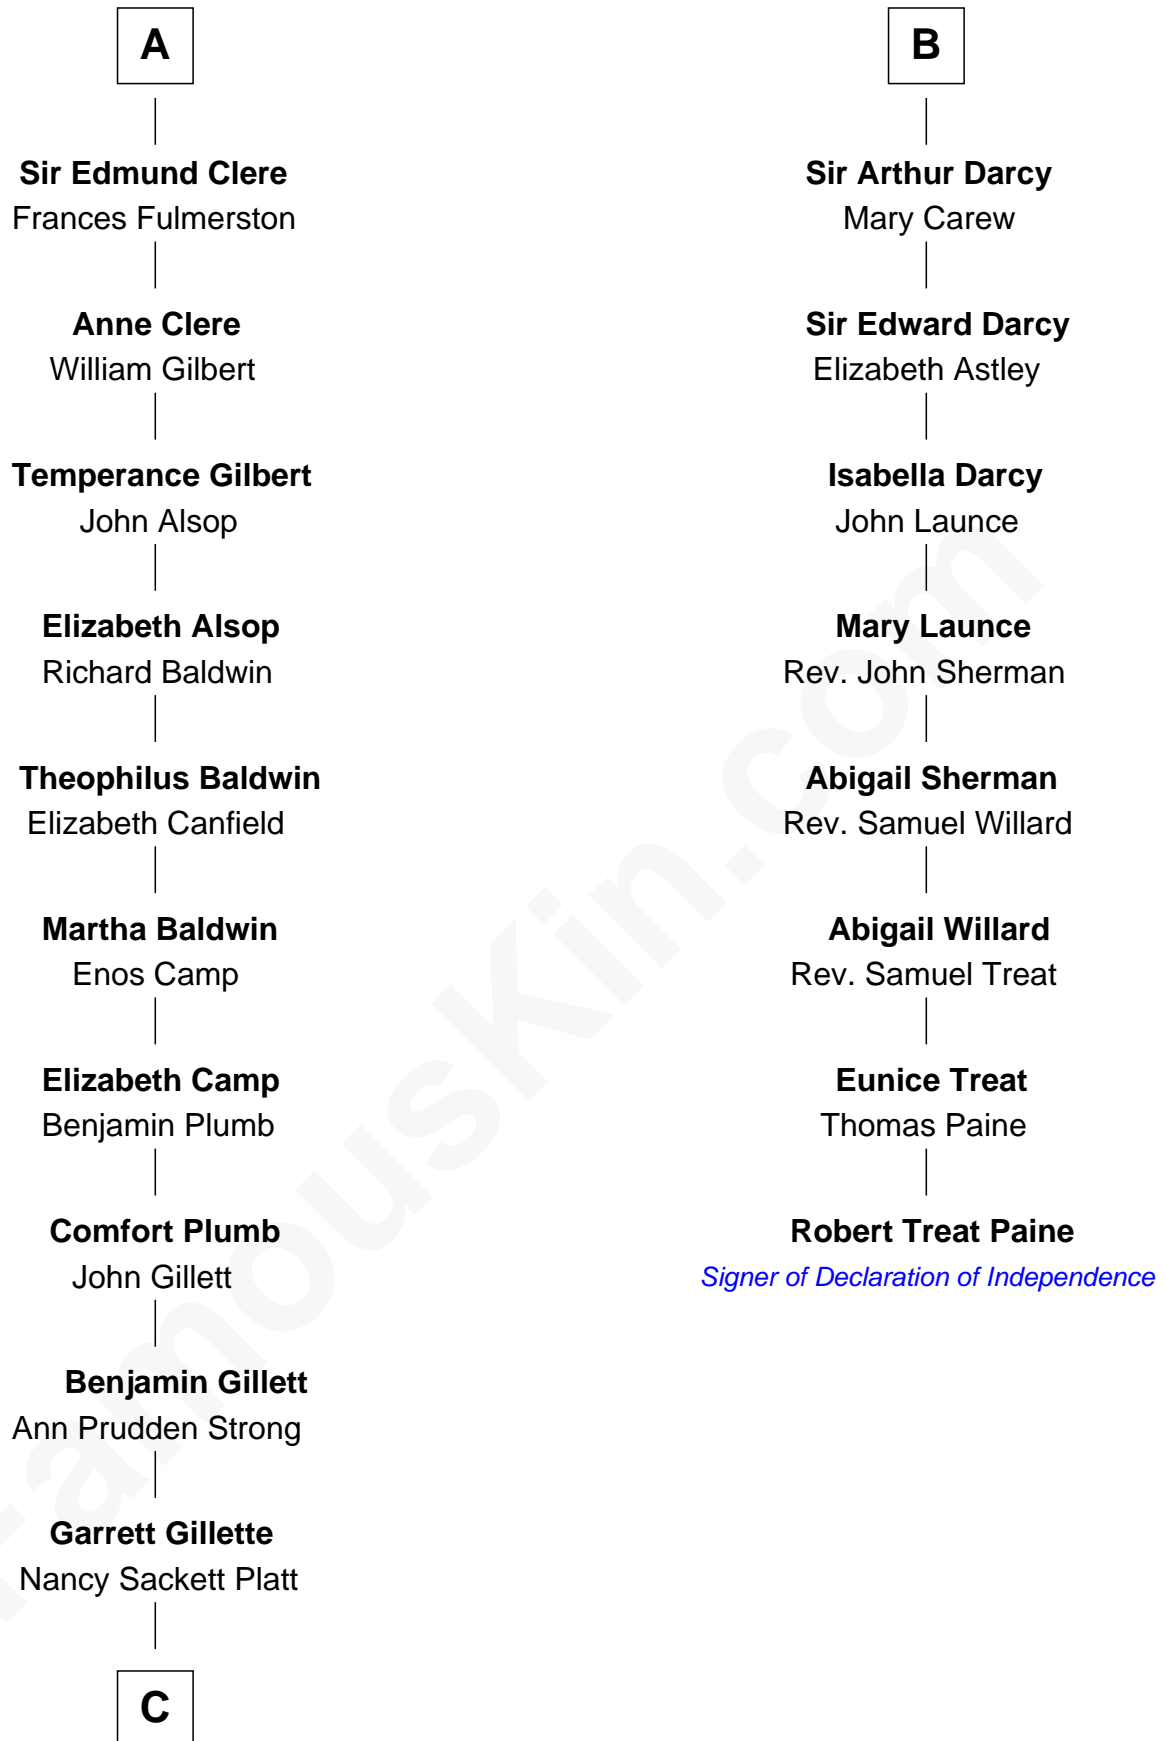

# FamousKin.com Relationship Chart of

**Treat Williams**

*TV & Movie Actor*

14th cousin 7 times removed of

**Robert Treat Paine**

*Signer of the Declaration of Independence*

**C**

—  
**Rufus M. Gillette**

Abigail Payne

—  
**Mary Abigail Gillette**

George Willey Andrew

—  
**Treat Payne Andrew**

Eleanor Barnum

—  
**Marian Andrew**

Richard Norman Williams

—  
**Treat Williams**