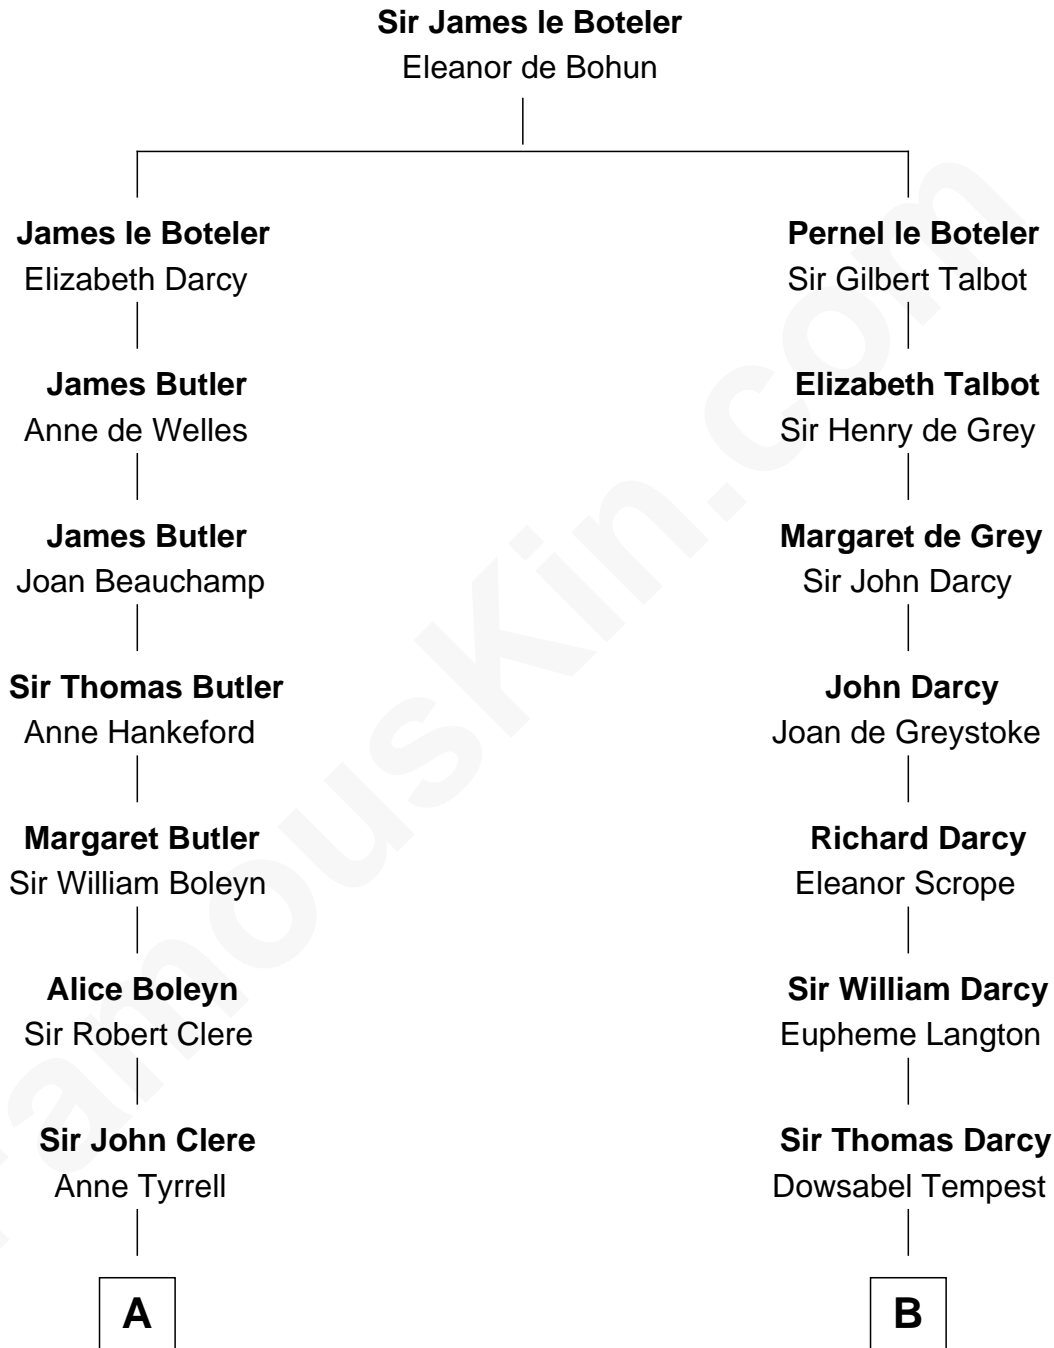

# FamousKin.com Relationship Chart of

**Treat Williams**

*TV & Movie Actor*

14th cousin 7 times removed of

**Robert Treat Paine**

*Signer of the Declaration of Independence*

**C**

—  
**Rufus M. Gillette**

Abigail Payne

—  
**Mary Abigail Gillette**

George Willey Andrew

—  
**Treat Payne Andrew**

Eleanor Barnum

—  
**Marian Andrew**

Richard Norman Williams

—  
**Treat Williams**

*TV & Movie Actor*