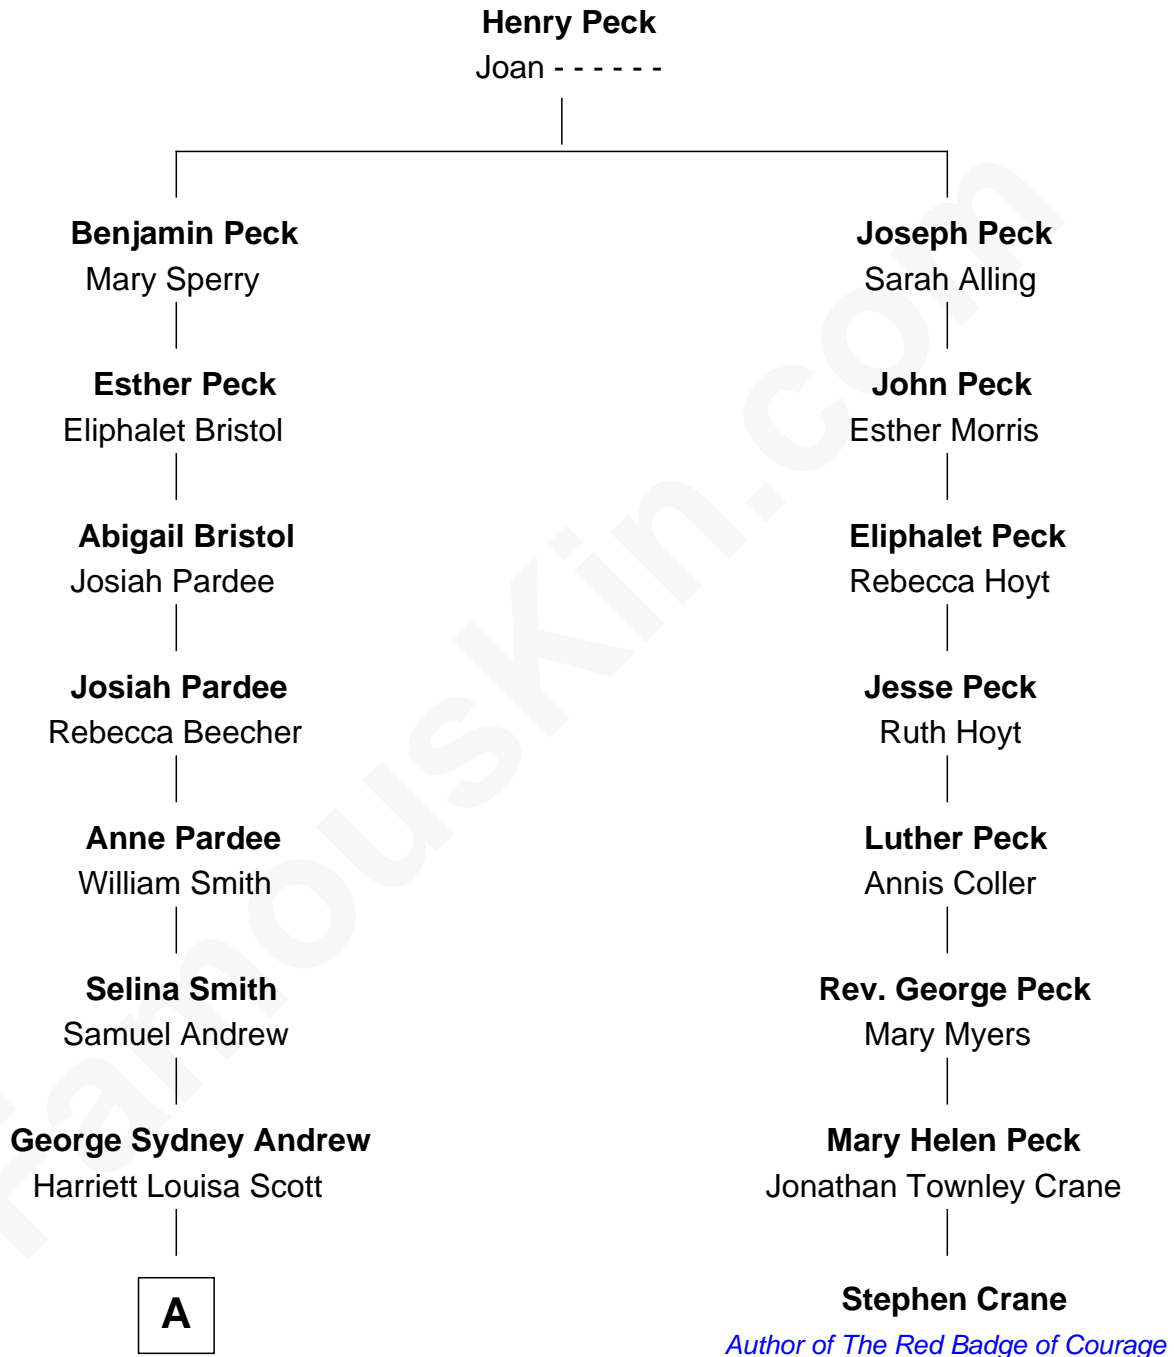

# FamousKin.com Relationship Chart of

**Treat Williams**

*TV & Movie Actor*

7th cousin 3 times removed of

**Stephen Crane**

*Author of The Red Badge of Courage*

**A**

George Willey Andrew

Mary Abigail Gillette

Treat Payne Andrew

Eleanor Barnum

Marian Andrew

Richard Norman Williams

**Treat Williams**

*TV & Movie Actor*

FamousKin.com