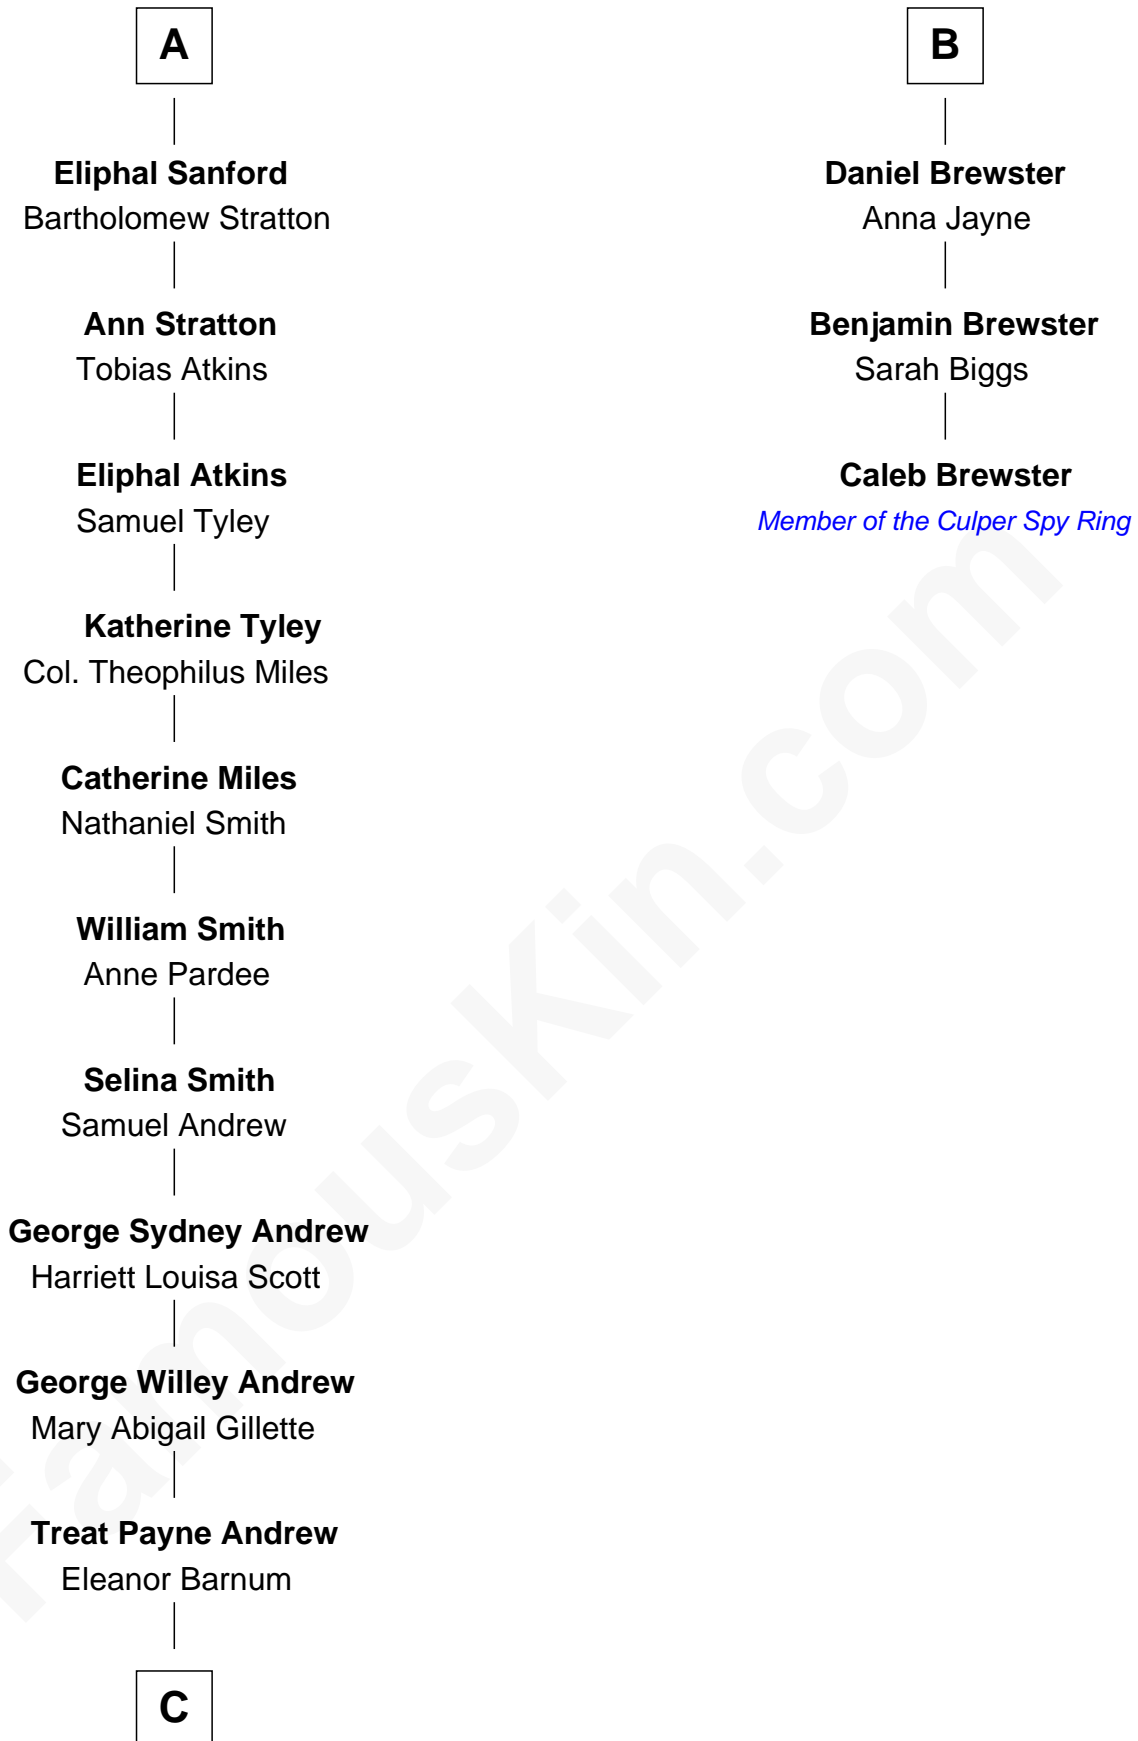

FamousKin.com Relationship Chart of

Treat Williams

TV & Movie Actor

9th cousin 9 times removed of

Caleb Brewster

Member of the Culper Spy Ring during the American Revolution

Sir Thomas Blount

Margaret de Gresley

Sir Thomas Blount

Agnes Hawley

Anne Blount

William Marbury

Robert Marbury

Katherine Williamson

William Marbury

Agnes Lenton

Helena Byron

Sir William Blount

Margaret Echyngham

Elizabeth Blount

Sir Andrews de Windsor

Edith Windsor

George Ludlow

Thomas Ludlow

Jane Pyle

Roger Ludlow

Mary Cogan

Sarah Ludlow

Rev. Nathaniel Brewster

B

C

—
Marian Andrew
Richard Norman Williams