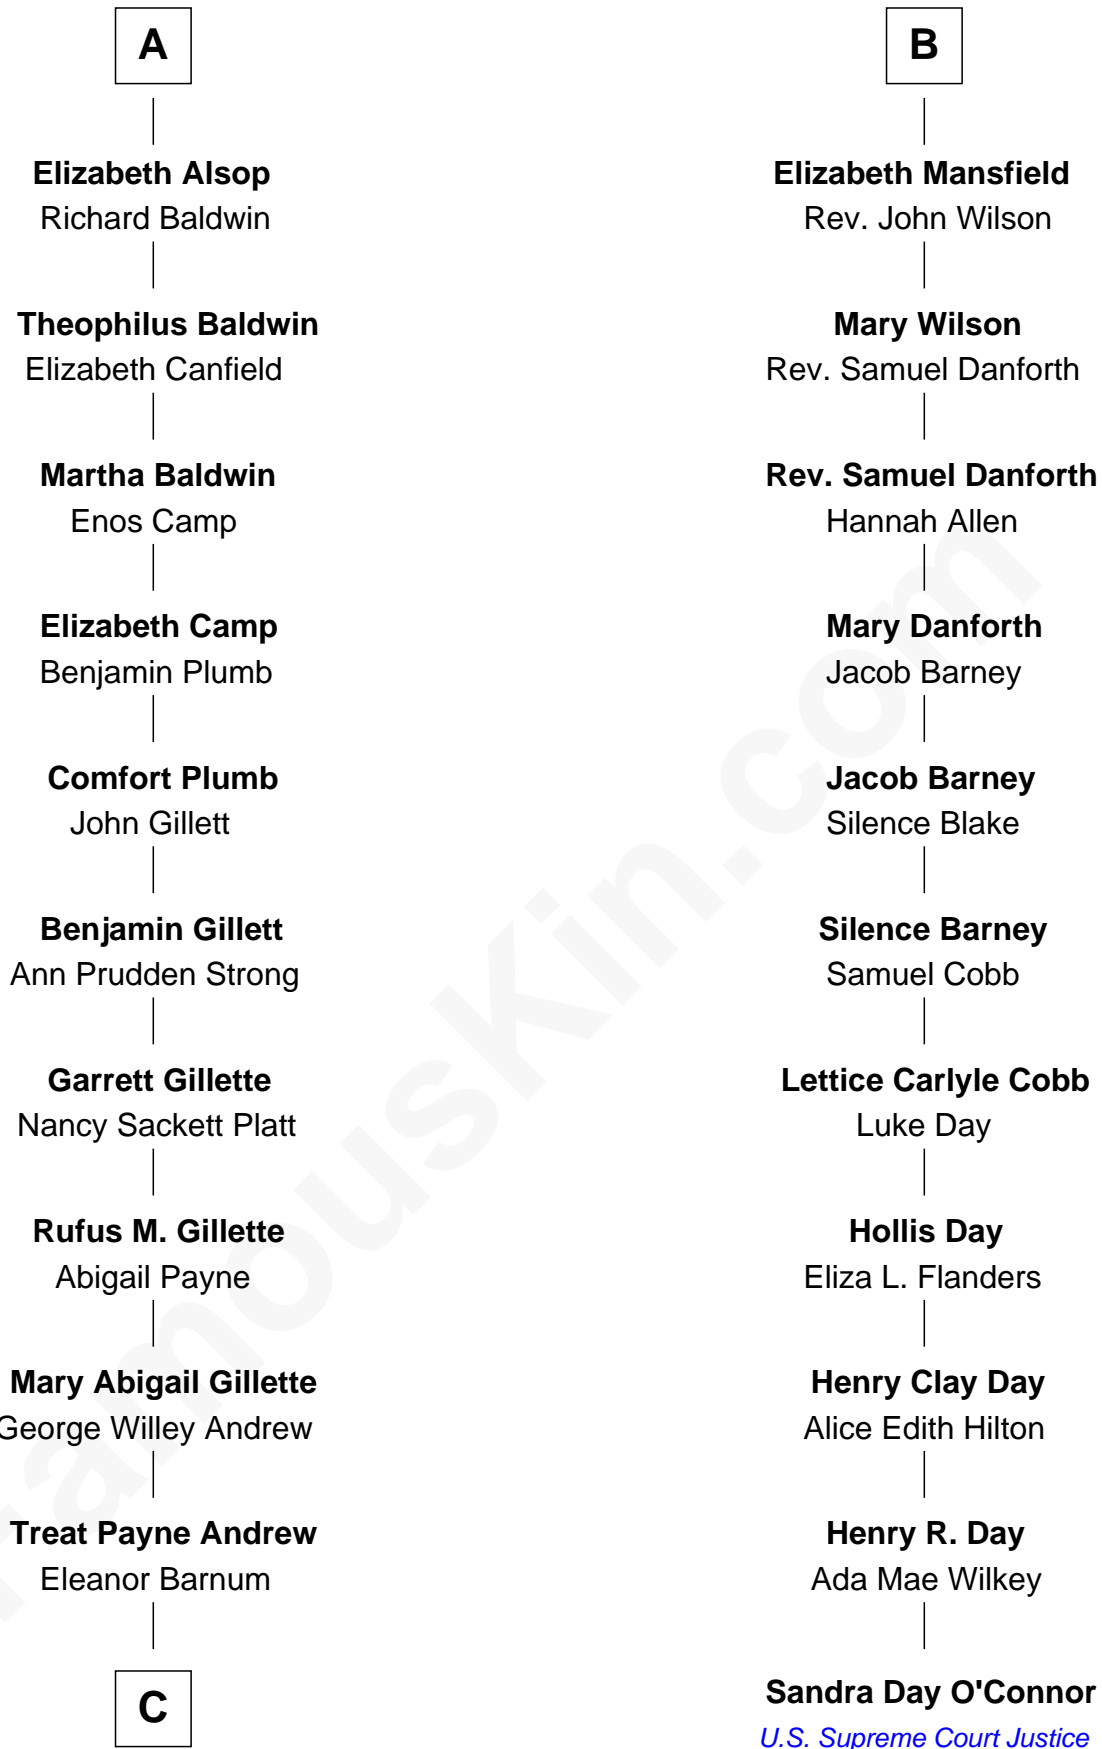

# FamousKin.com Relationship Chart of

**Treat Williams**

*TV & Movie Actor*

17th cousin 1 time removed of

**Sandra Day O'Connor**

*First Female U.S. Supreme Court Justice*

**C**

—  
**Marian Andrew**  
Richard Norman Williams