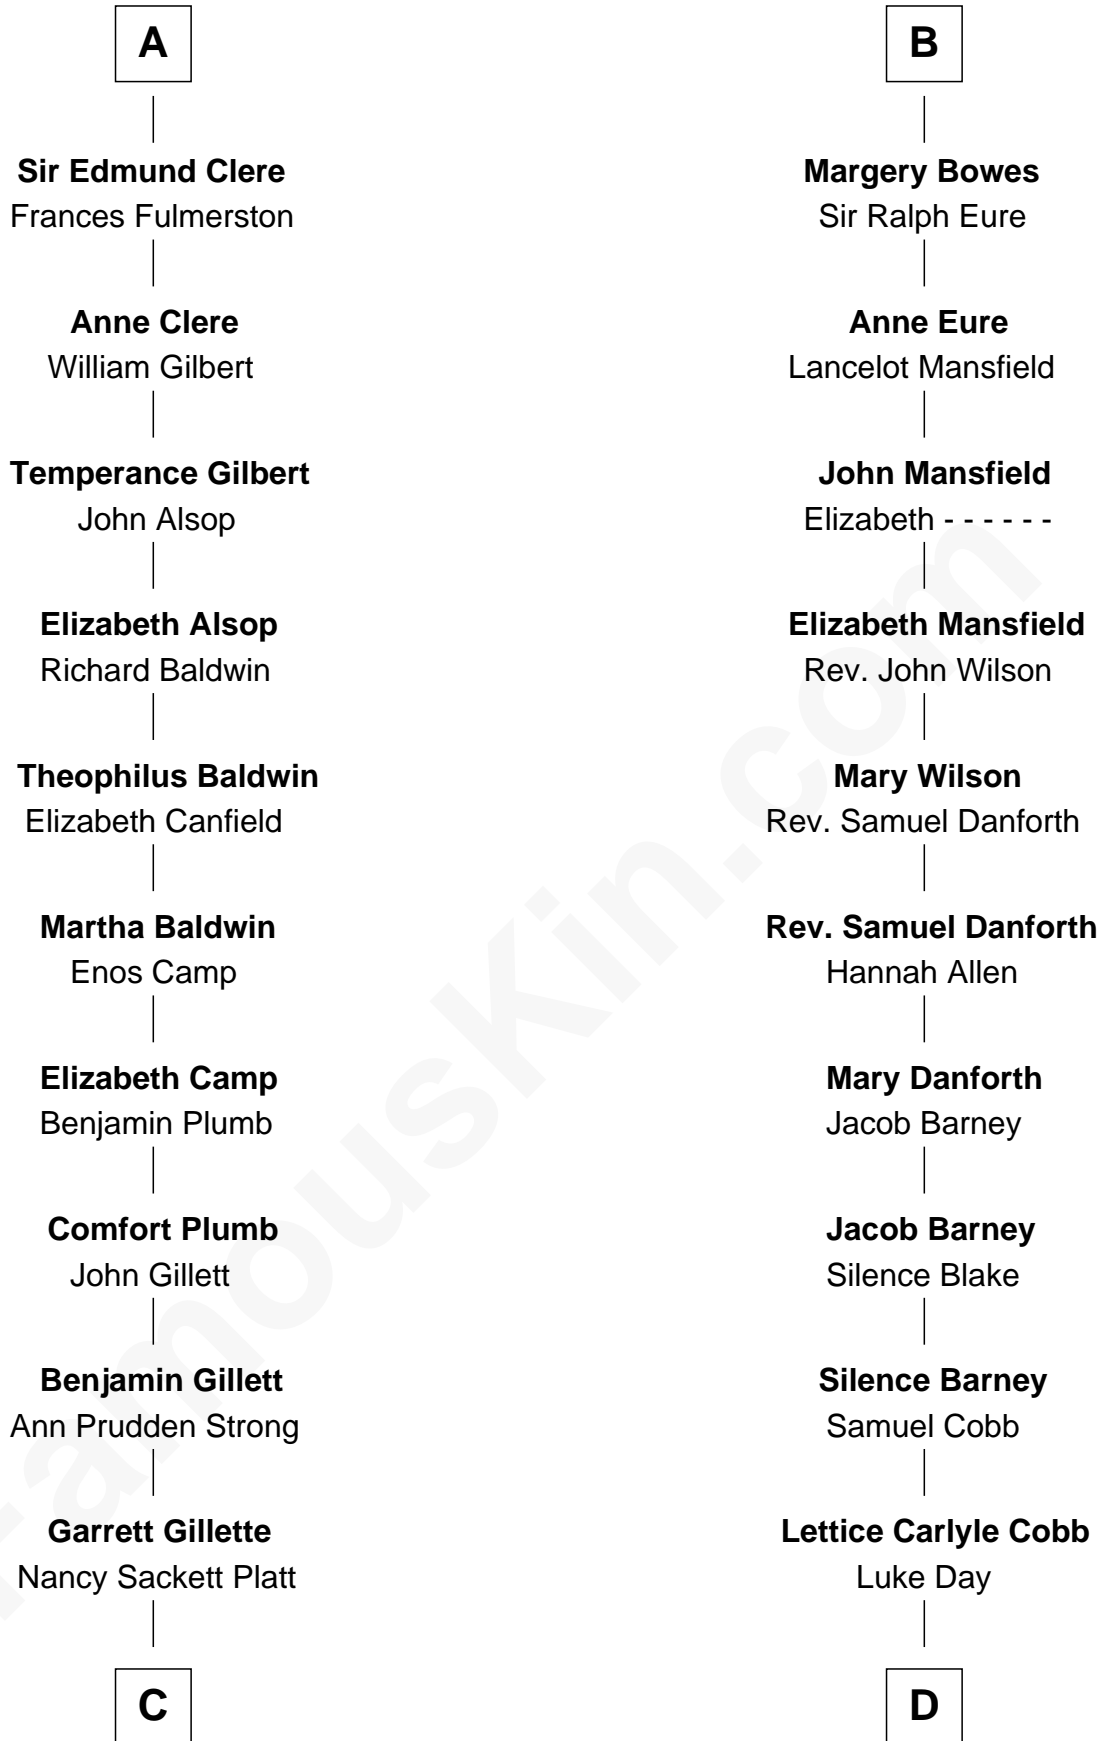

# FamousKin.com Relationship Chart of

**Treat Williams**

*TV & Movie Actor*

20th cousin 1 time removed of

**Sandra Day O'Connor**

*First Female U.S. Supreme Court Justice*

**C**

**Rufus M. Gillette**

Abigail Payne

**Mary Abigail Gillette**

George Willey Andrew

**Treat Payne Andrew**

Eleanor Barnum

**Marian Andrew**

Richard Norman Williams

**Treat Williams**

*TV & Movie Actor*

**D**

**Hollis Day**

Eliza L. Flanders

**Henry Clay Day**

Alice Edith Hilton

**Henry R. Day**

Ada Mae Wilkey