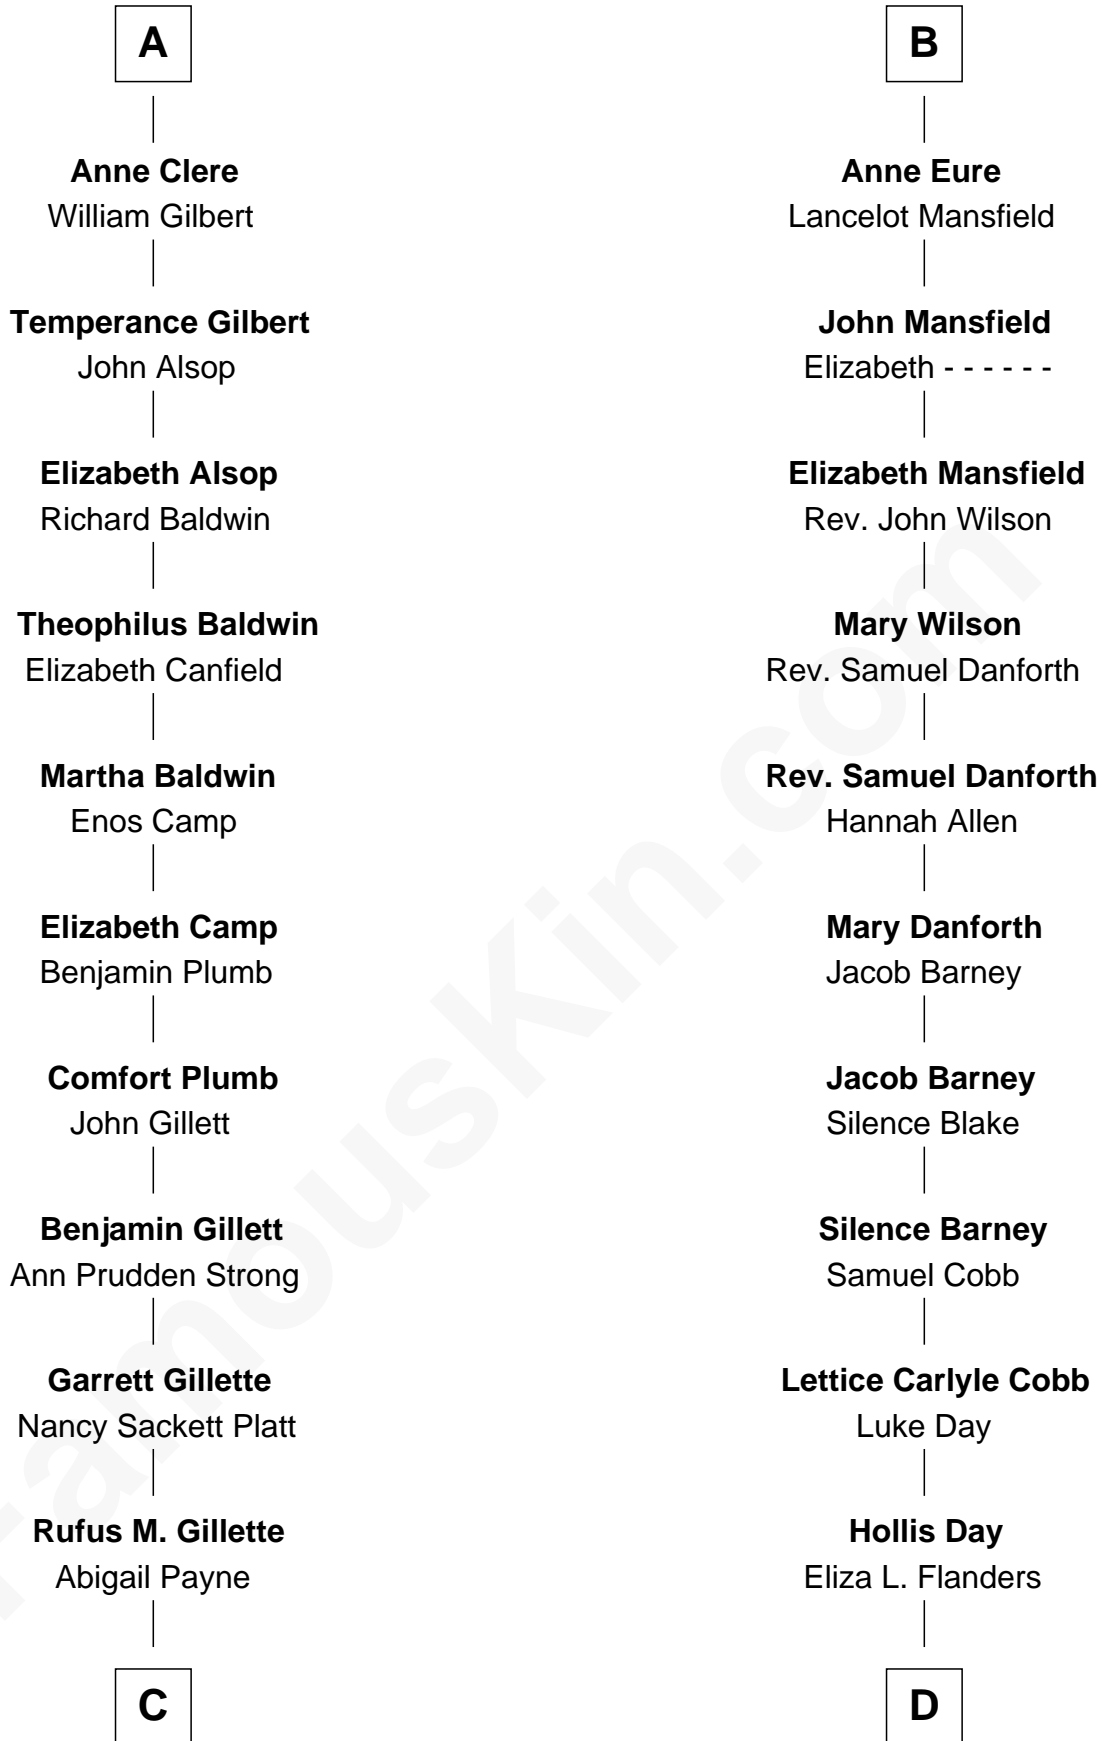

FamousKin.com Relationship Chart of

Treat Williams

TV & Movie Actor

19th cousin 1 time removed of

Sandra Day O'Connor

First Female U.S. Supreme Court Justice

C

Mary Abigail Gillette
George Willey Andrew