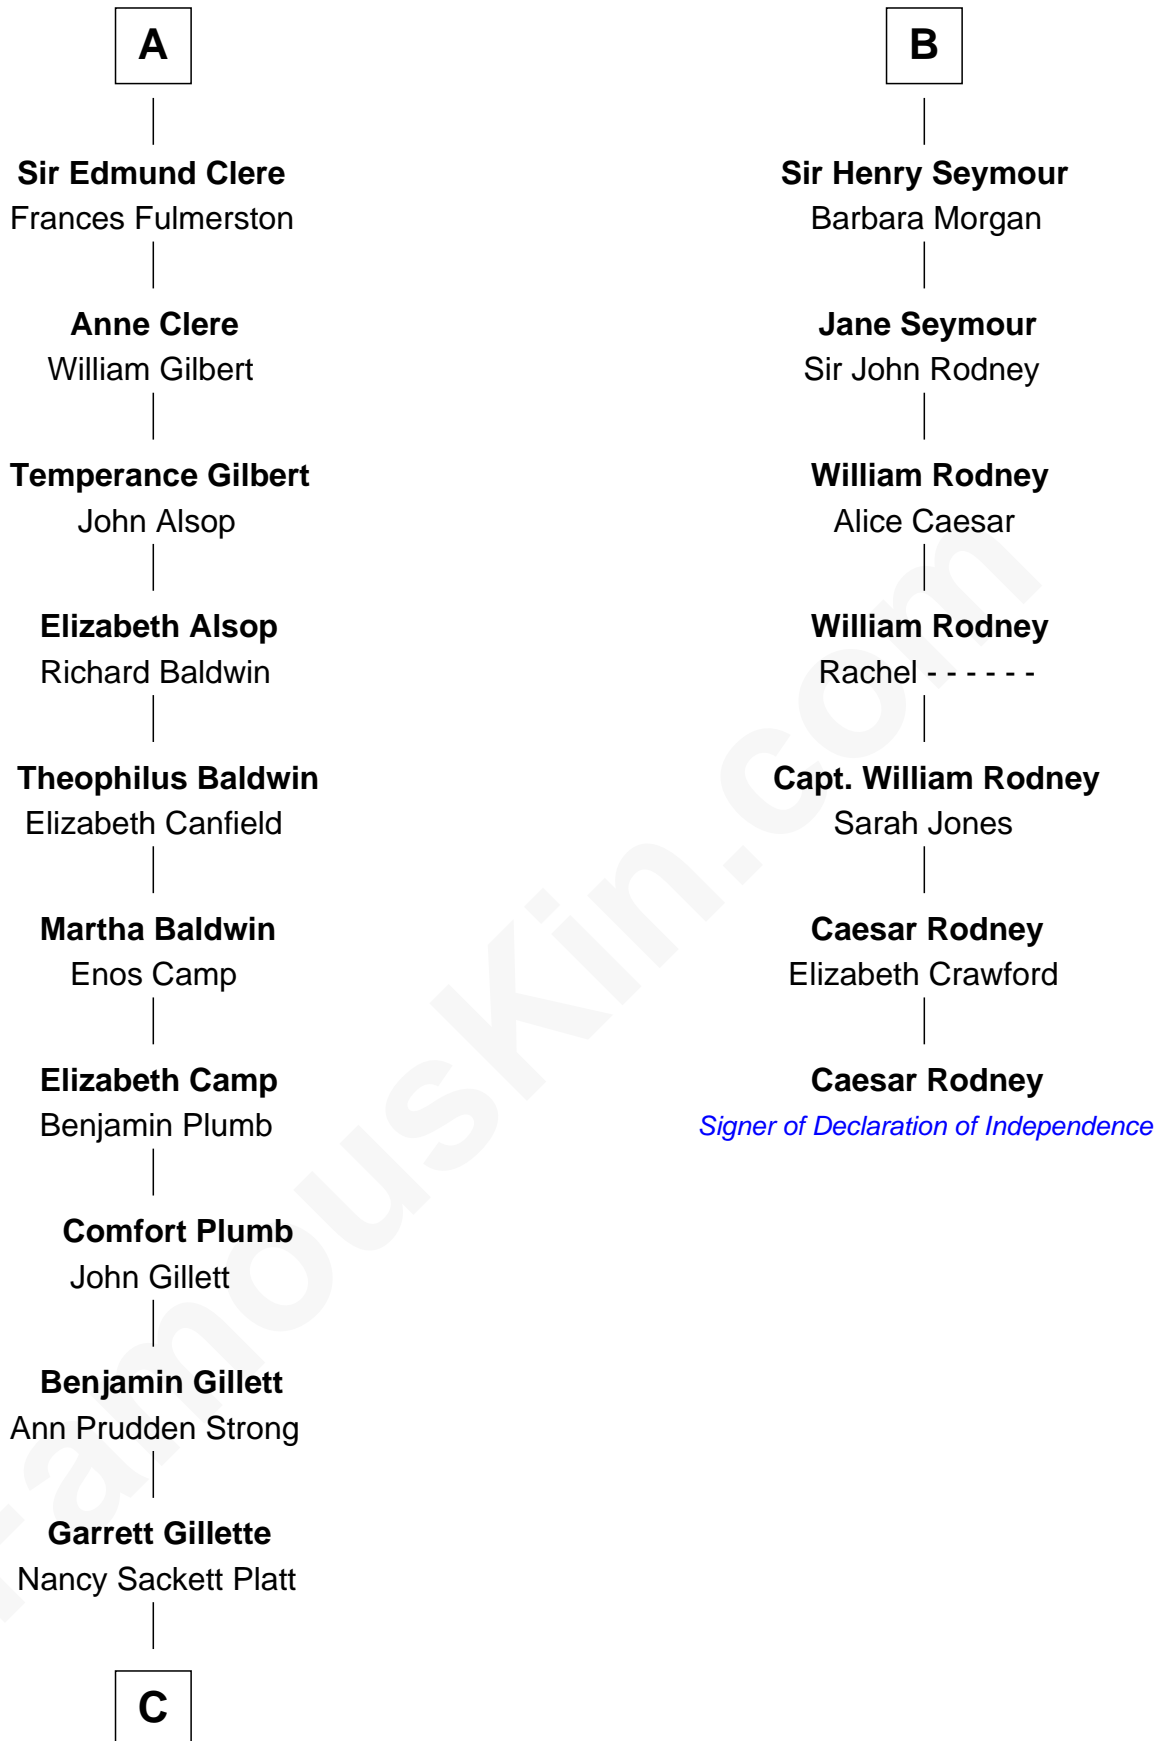

# FamousKin.com Relationship Chart of

**Treat Williams**

*TV & Movie Actor*

13th cousin 8 times removed of

**Caesar Rodney**

*Signer of the Declaration of Independence*

**C**

—  
**Rufus M. Gillette**

Abigail Payne

—  
**Mary Abigail Gillette**

George Willey Andrew

—  
**Treat Payne Andrew**

Eleanor Barnum

—  
**Marian Andrew**

Richard Norman Williams

—  
**Treat Williams**