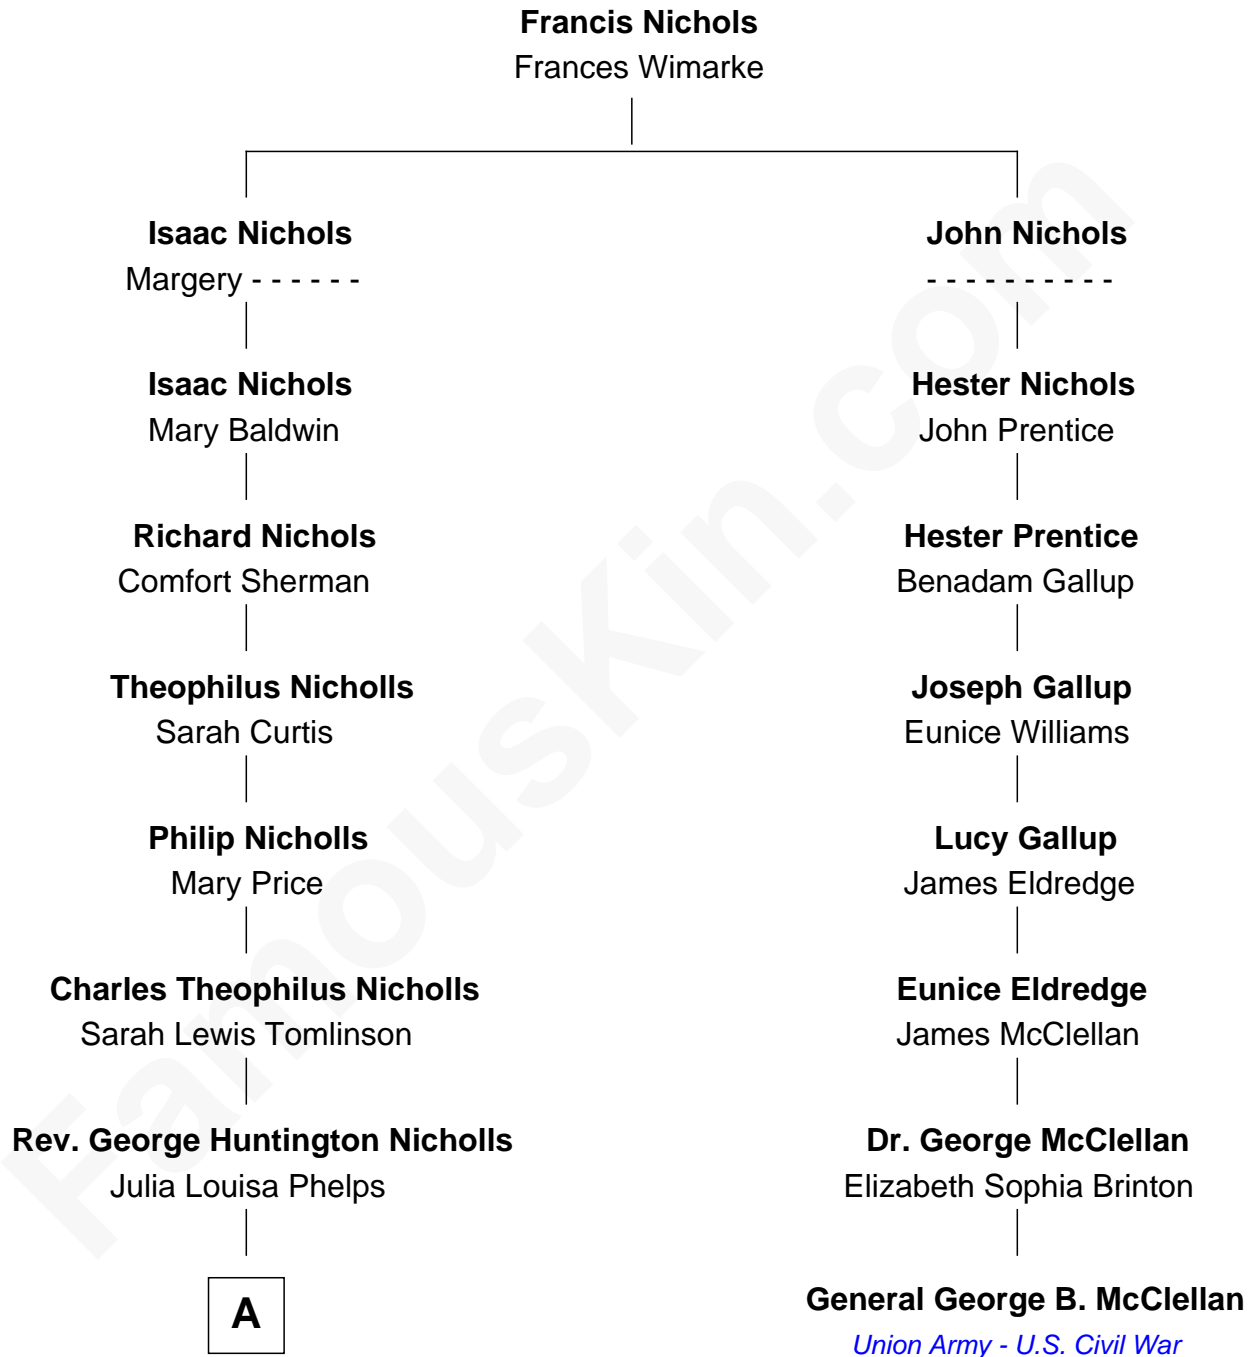

FamousKin.com
Relationship Chart of
Treat Williams
TV & Movie Actor

7th cousin 4 times removed of
General George B. McClellan
Union Army - U.S. Civil War

A

—
Mary Nicholls

Charles W. Barnum

—
Richard Nicholls Barnum

Marian Hutchison Cocks

—
Eleanor Barnum

Treat Payne Andrew

—
Marian Andrew

Richard Norman Williams

—
Treat Williams

TV & Movie Actor