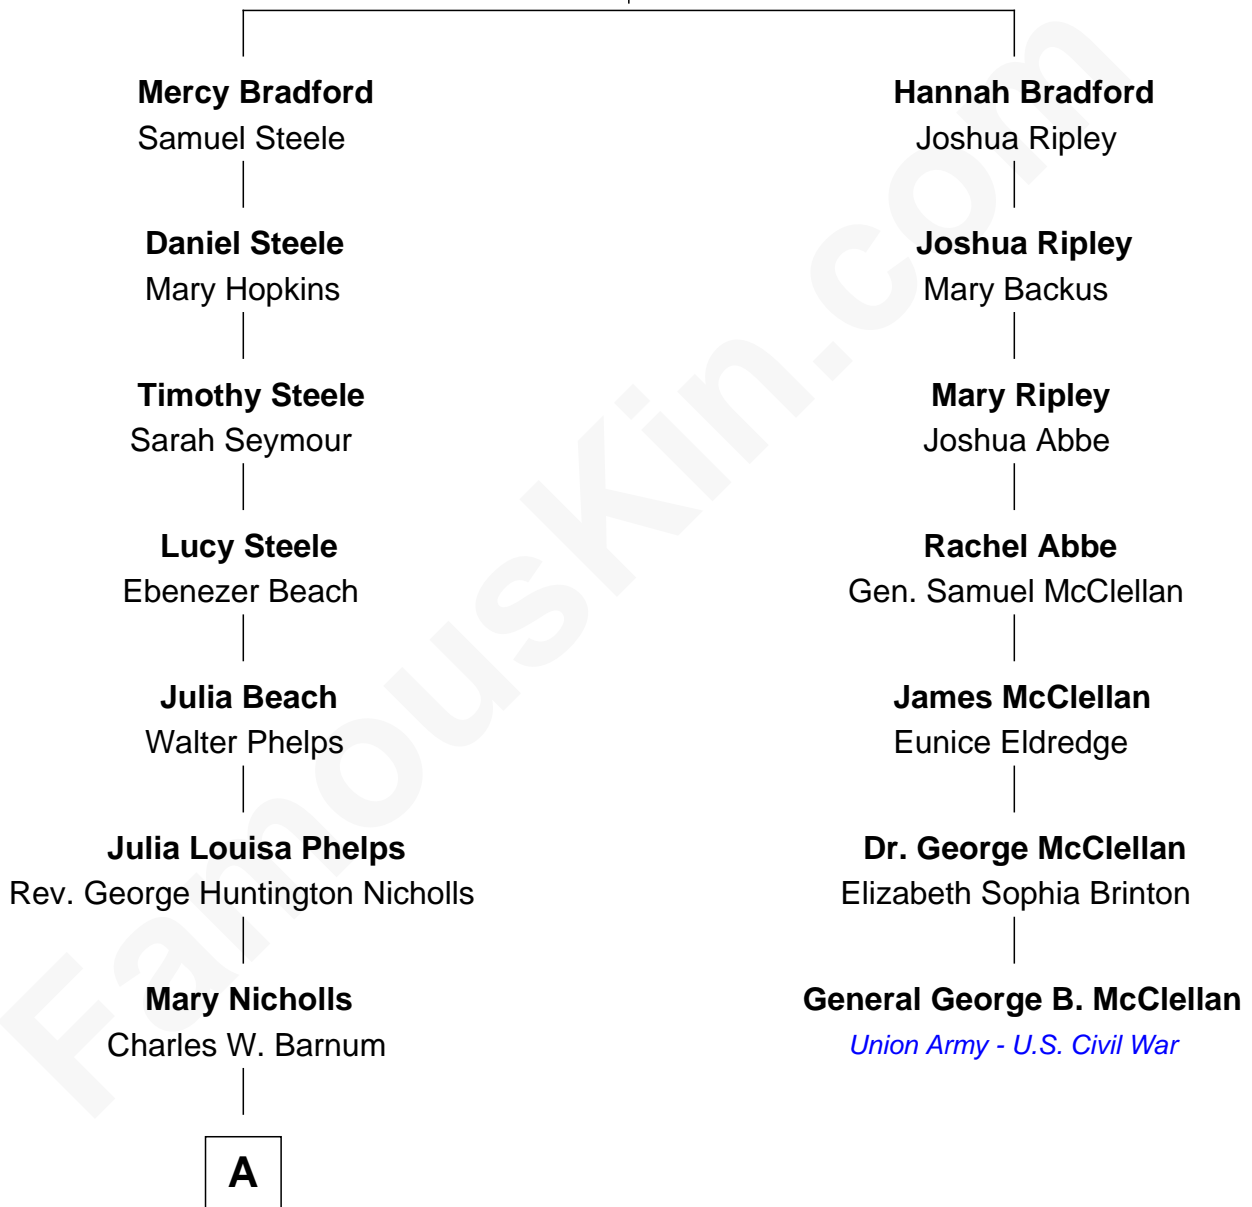

FamousKin.com Relationship Chart of

Treat Williams

TV & Movie Actor

6th cousin 4 times removed of

General George B. McClellan

Union Army - U.S. Civil War

William Bradford

Alice Richards

A

Richard Nicholls Barnum

Marian Hutchison Cocks

Eleanor Barnum

Treat Payne Andrew

Marian Andrew

Richard Norman Williams

Treat Williams