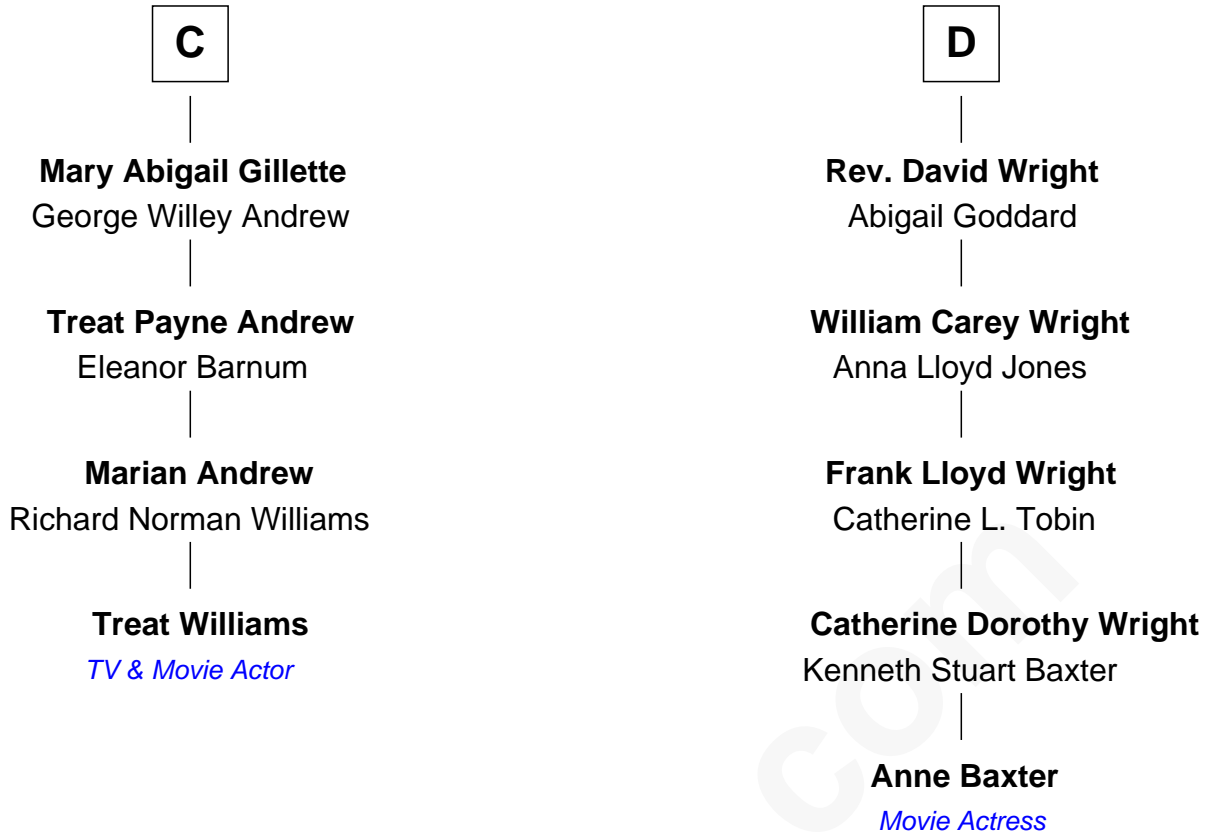

# FamousKin.com Relationship Chart of

**Treat Williams**

*TV & Movie Actor*

20th cousin 1 time removed of

**Anne Baxter**

*Movie Actress*

Treat Williams photo by [Philipp Wüst](#) ([CC BY SA 3.0 DE](#))