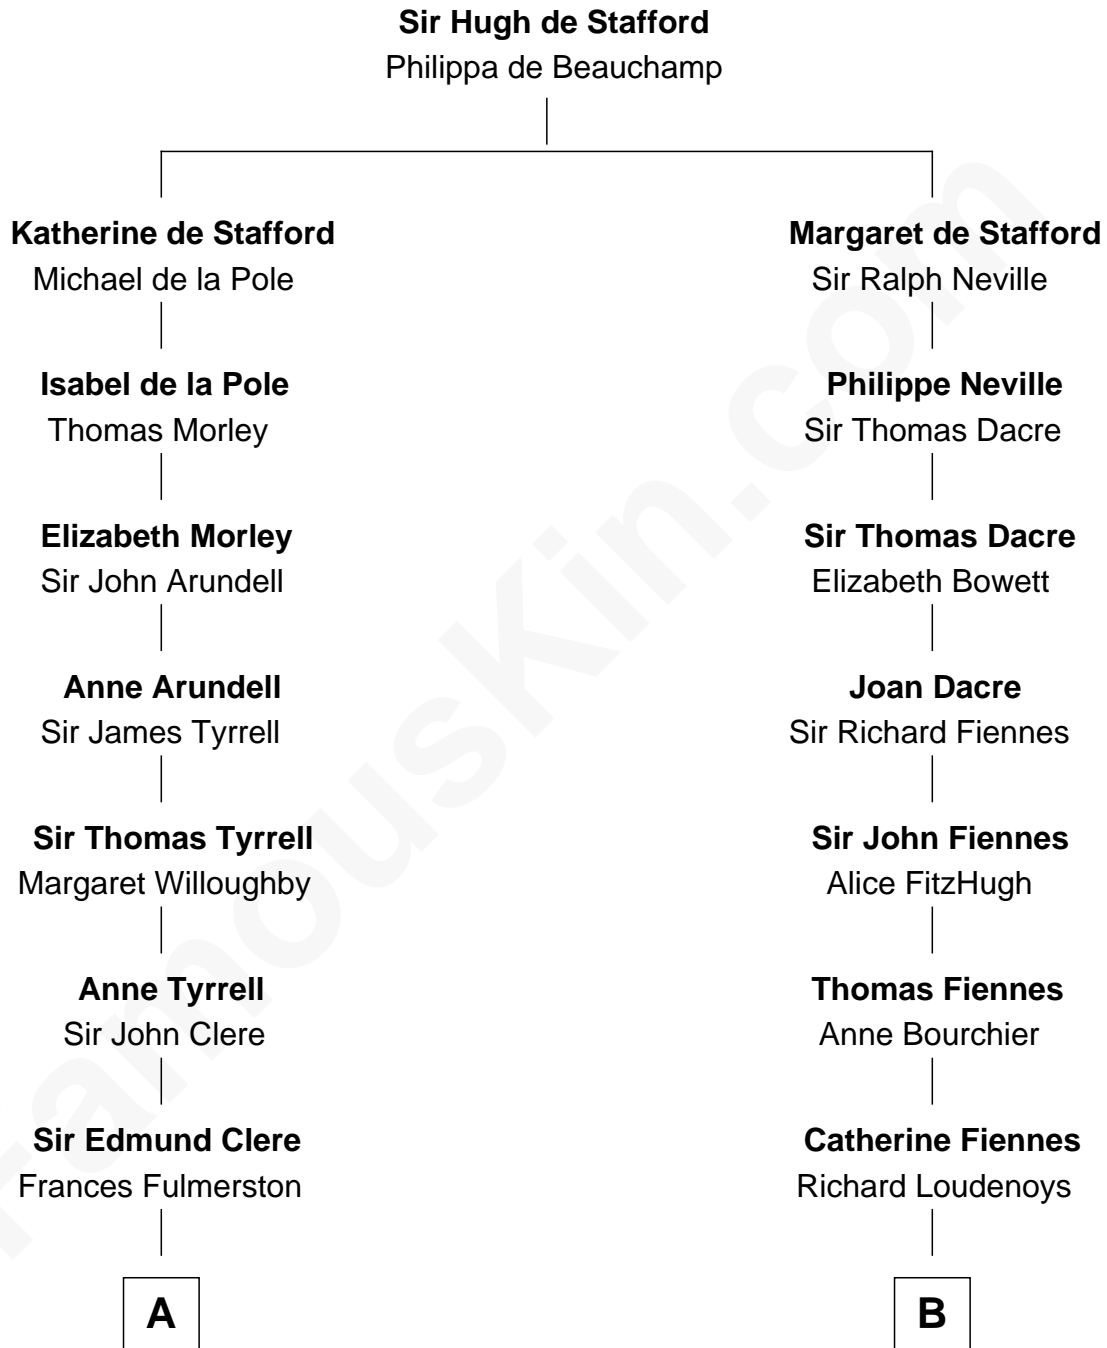

# FamousKin.com Relationship Chart of

**Treat Williams**

*TV & Movie Actor*

20th cousin 1 time removed of

**Anne Baxter**

*Movie Actress*

Treat Williams photo by [Philipp Wüst](#) ([CC BY SA 3.0 DE](#))