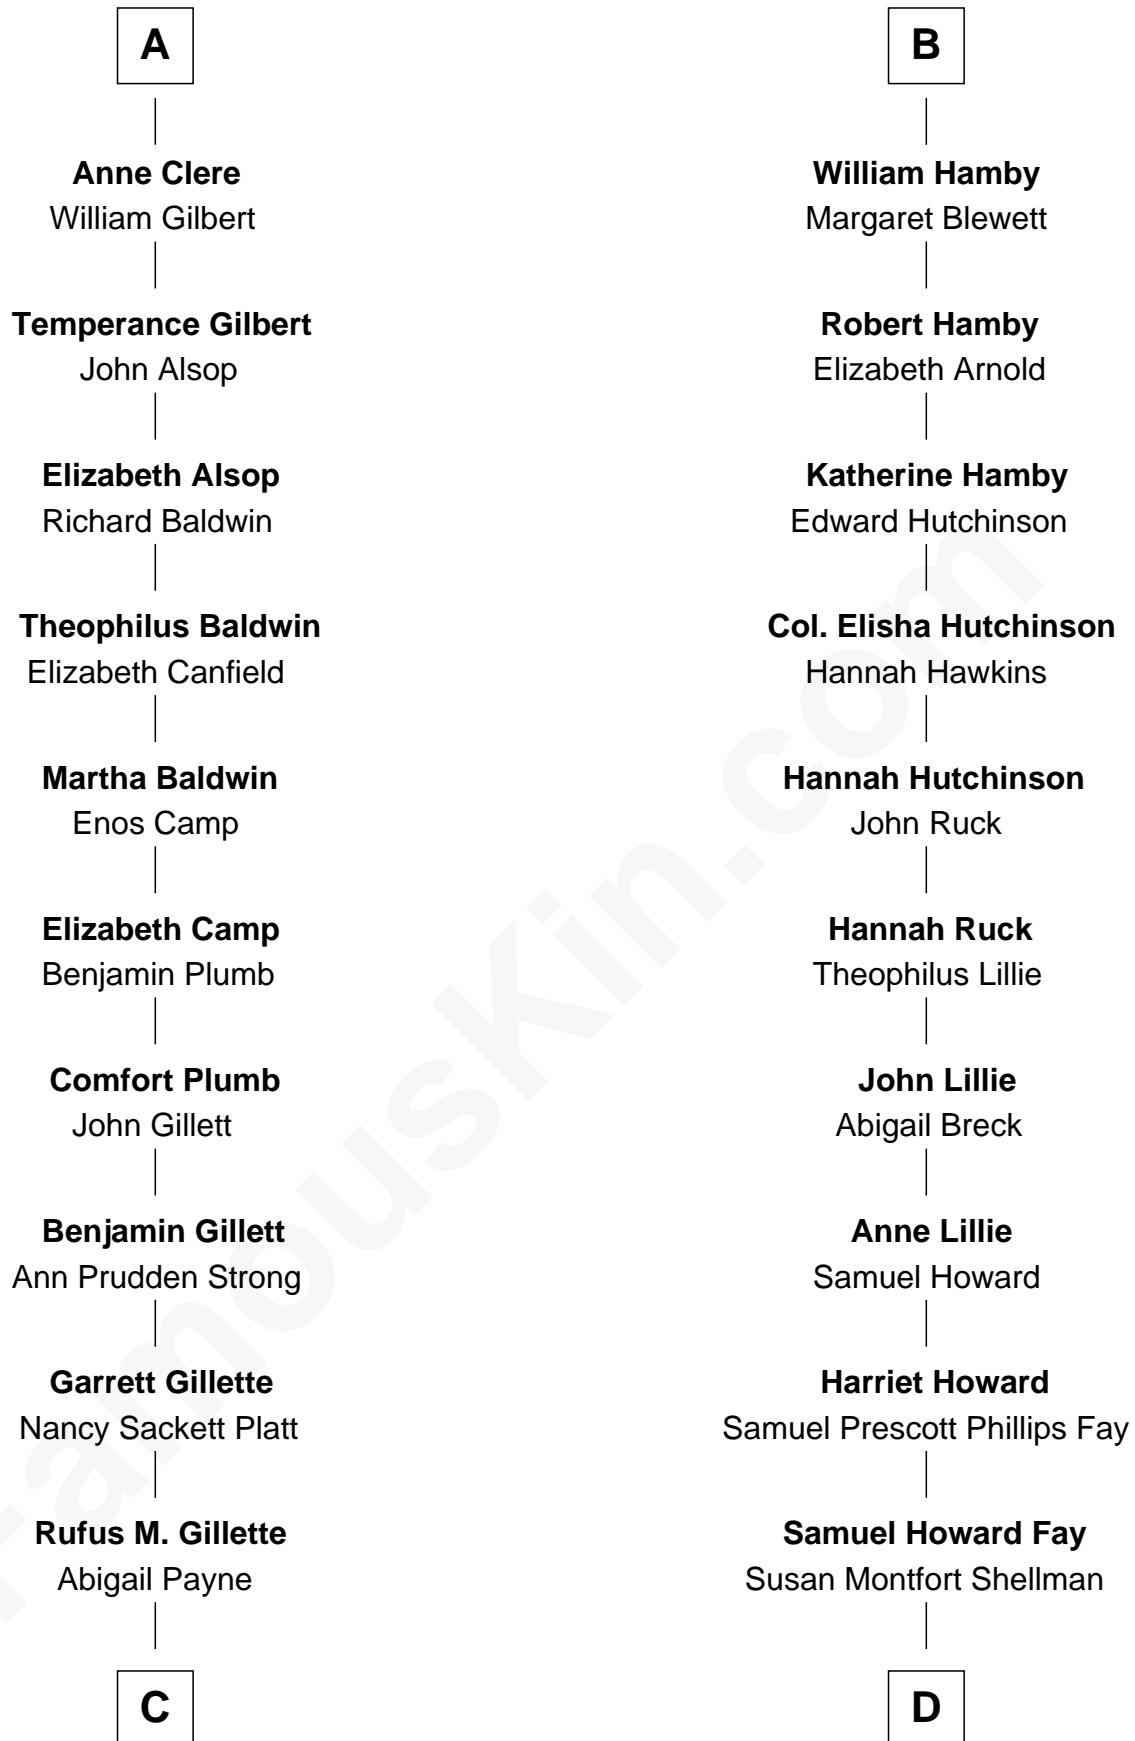

# FamousKin.com Relationship Chart of

**Treat Williams**

*TV & Movie Actor*

20th cousin of

**George H. W. Bush**

*41st U.S. President*

**John de Welles**

Maud de Roos

**C**

**Mary Abigail Gillette**  
George Willey Andrew

**Treat Payne Andrew**  
Eleanor Barnum

**Marian Andrew**  
Richard Norman Williams

**Treat Williams**  
*TV & Movie Actor*

**D**

**Harriet Eleanor Fay**  
Rev. James Smith Bush

**Samuel Prescott Bush**  
Flora Sheldon

**Prescott Sheldon Bush**  
Dorothy Wear Walker

**George H. W. Bush**  
*41st U.S. President*