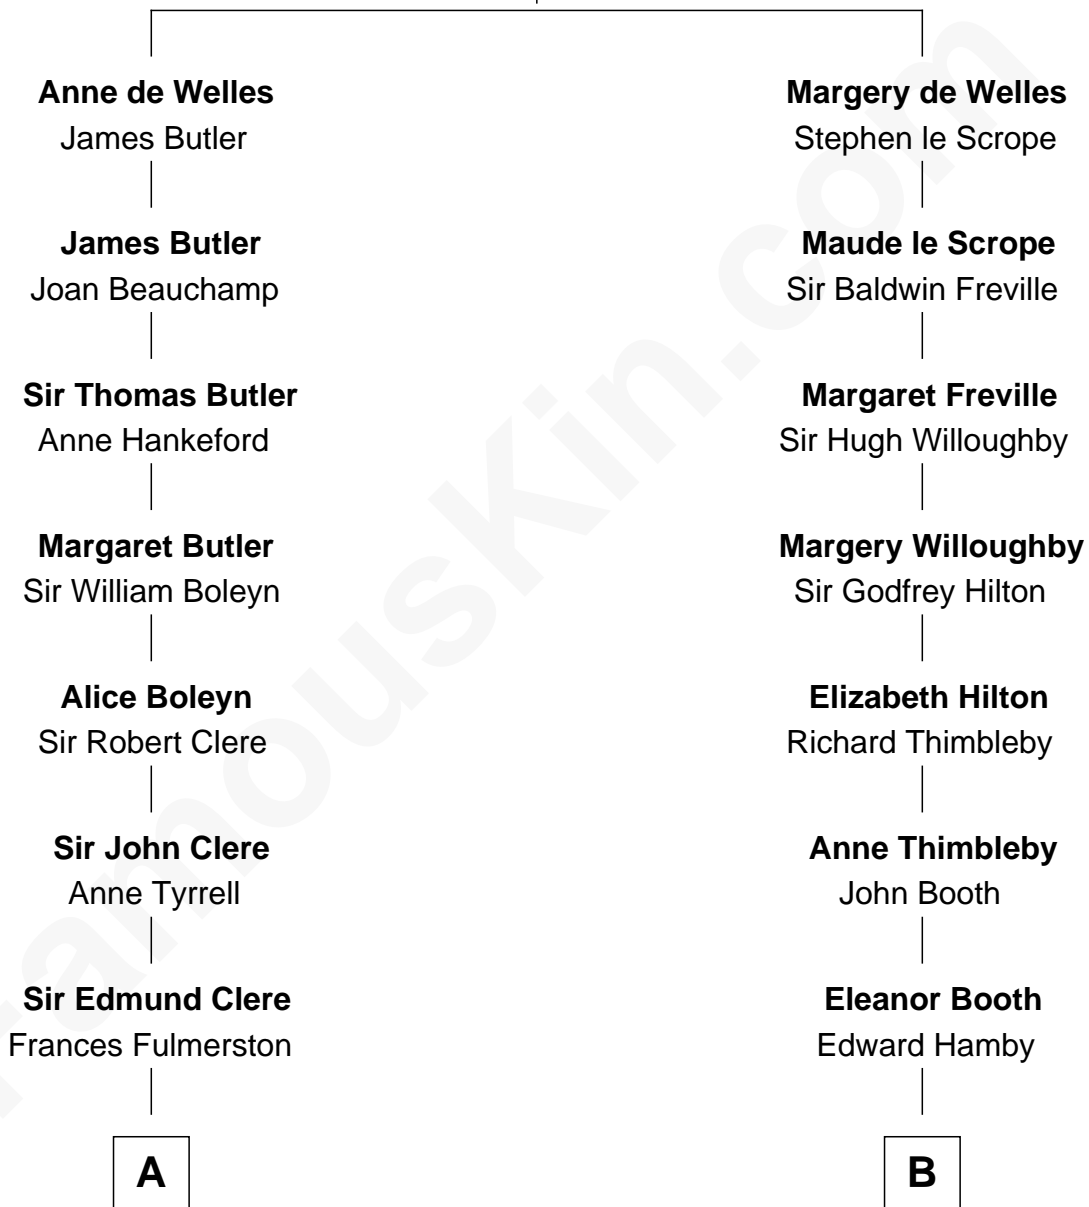

# FamousKin.com Relationship Chart of

**Treat Williams**

*TV & Movie Actor*

20th cousin of

**George H. W. Bush**

*41st U.S. President*

**John de Welles**

Maud de Roos

**C**

**Mary Abigail Gillette**  
George Willey Andrew

**Treat Payne Andrew**  
Eleanor Barnum

**Marian Andrew**  
Richard Norman Williams

**Treat Williams**  
*TV & Movie Actor*

**D**

**Harriet Eleanor Fay**  
Rev. James Smith Bush

**Samuel Prescott Bush**  
Flora Sheldon

**Prescott Sheldon Bush**  
Dorothy Wear Walker

**George H. W. Bush**  
*41st U.S. President*