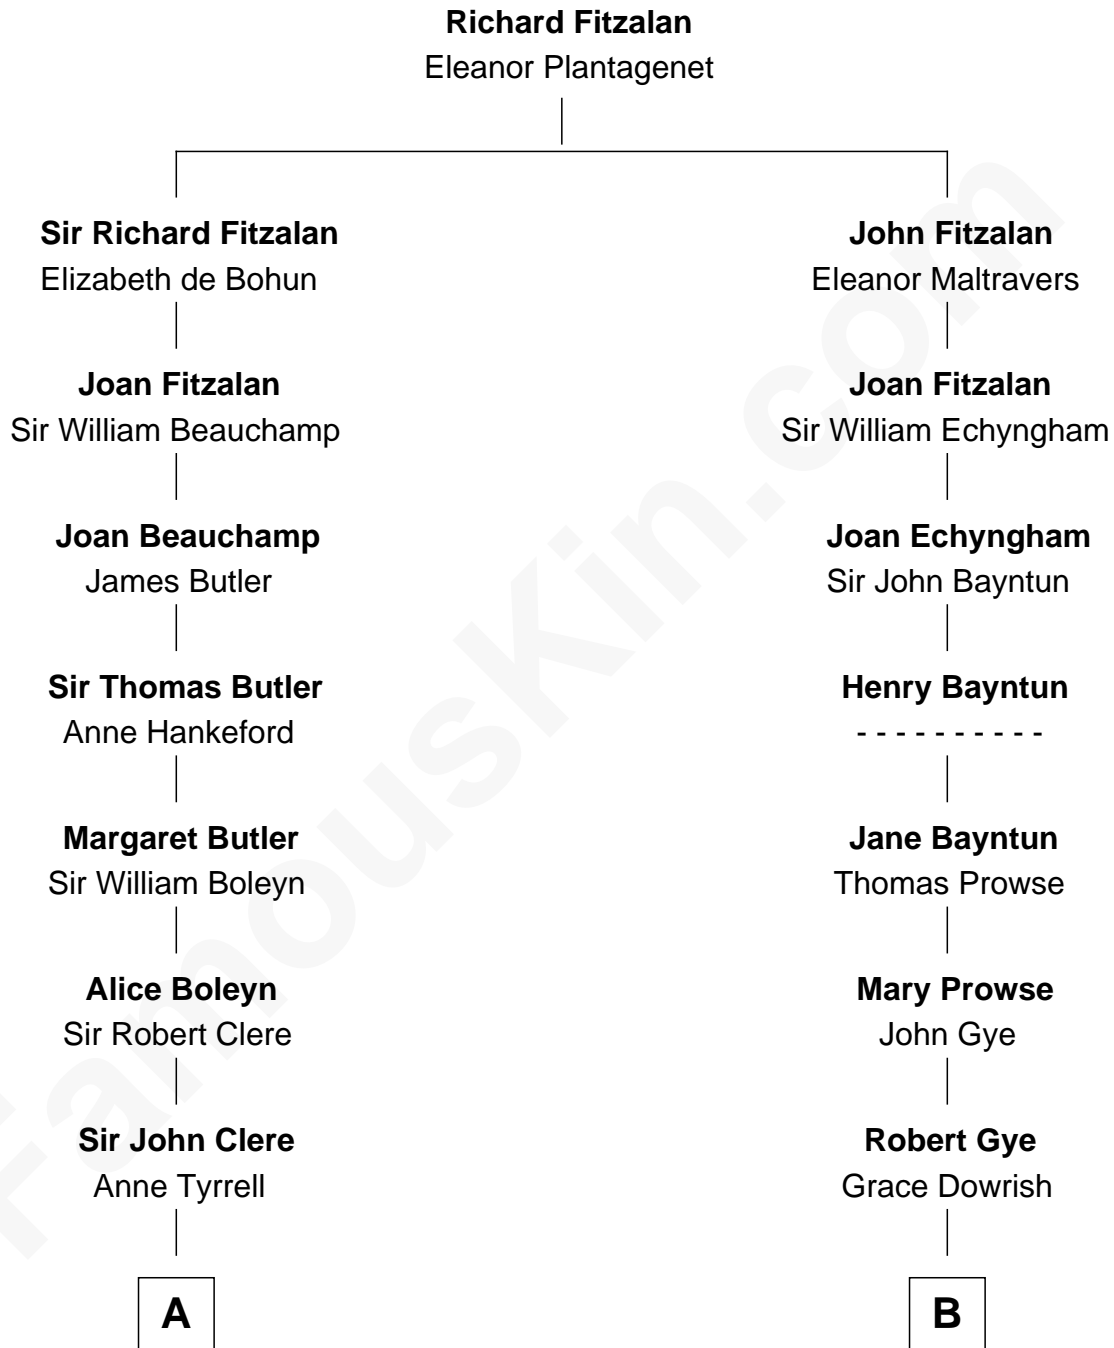

FamousKin.com
Relationship Chart of
Treat Williams
TV & Movie Actor

18th cousin 3 times removed of
Barbara (Pierce) Bush
First Lady of President George H.W. Bush

C

Rufus M. Gillette

Abigail Payne

Mary Abigail Gillette

George Willey Andrew

Treat Payne Andrew

Eleanor Barnum

Marian Andrew

Richard Norman Williams

Treat Williams

TV & Movie Actor

D