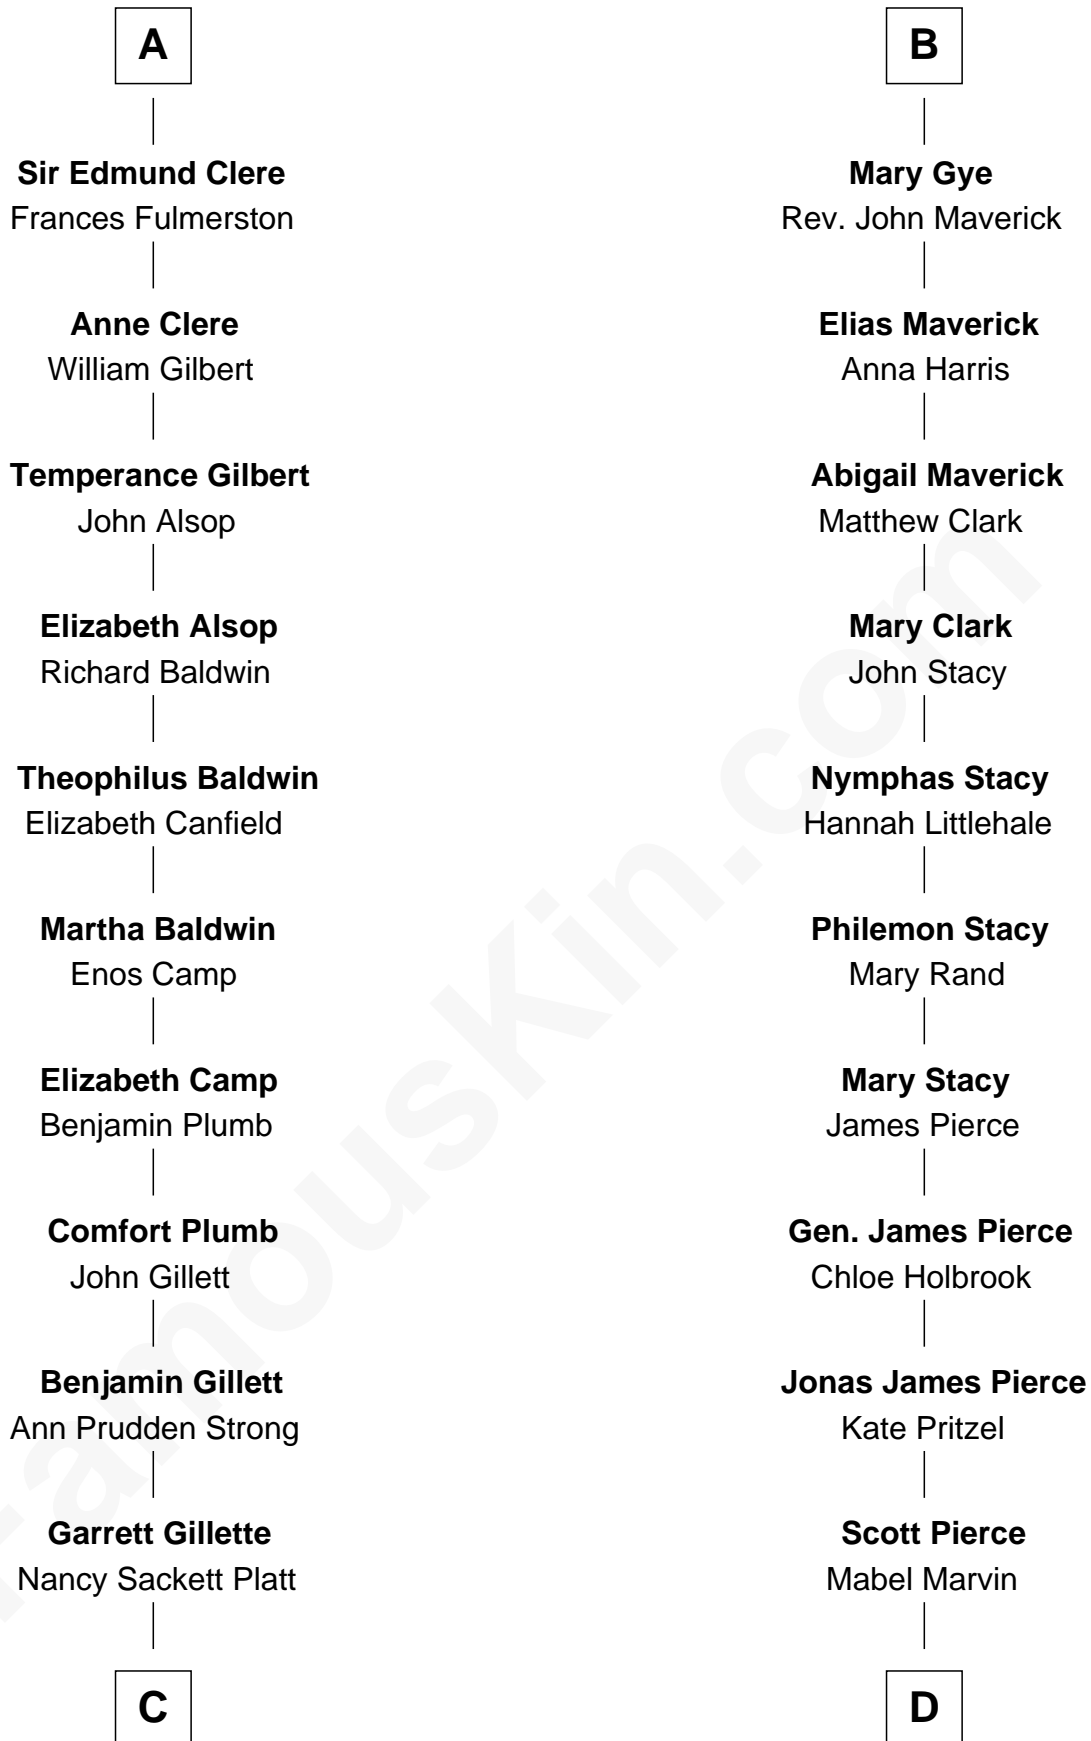

FamousKin.com
Relationship Chart of
Treat Williams
TV & Movie Actor

18th cousin 3 times removed of
Barbara (Pierce) Bush
First Lady of President George H.W. Bush

C

Rufus M. Gillette

Abigail Payne

Mary Abigail Gillette

George Willey Andrew

Treat Payne Andrew

Eleanor Barnum

Marian Andrew

Richard Norman Williams

Treat Williams

TV & Movie Actor

D

Marvin Pierce

Pauline Robinson

Barbara (Pierce) Bush

First Lady of George H.W. Bush