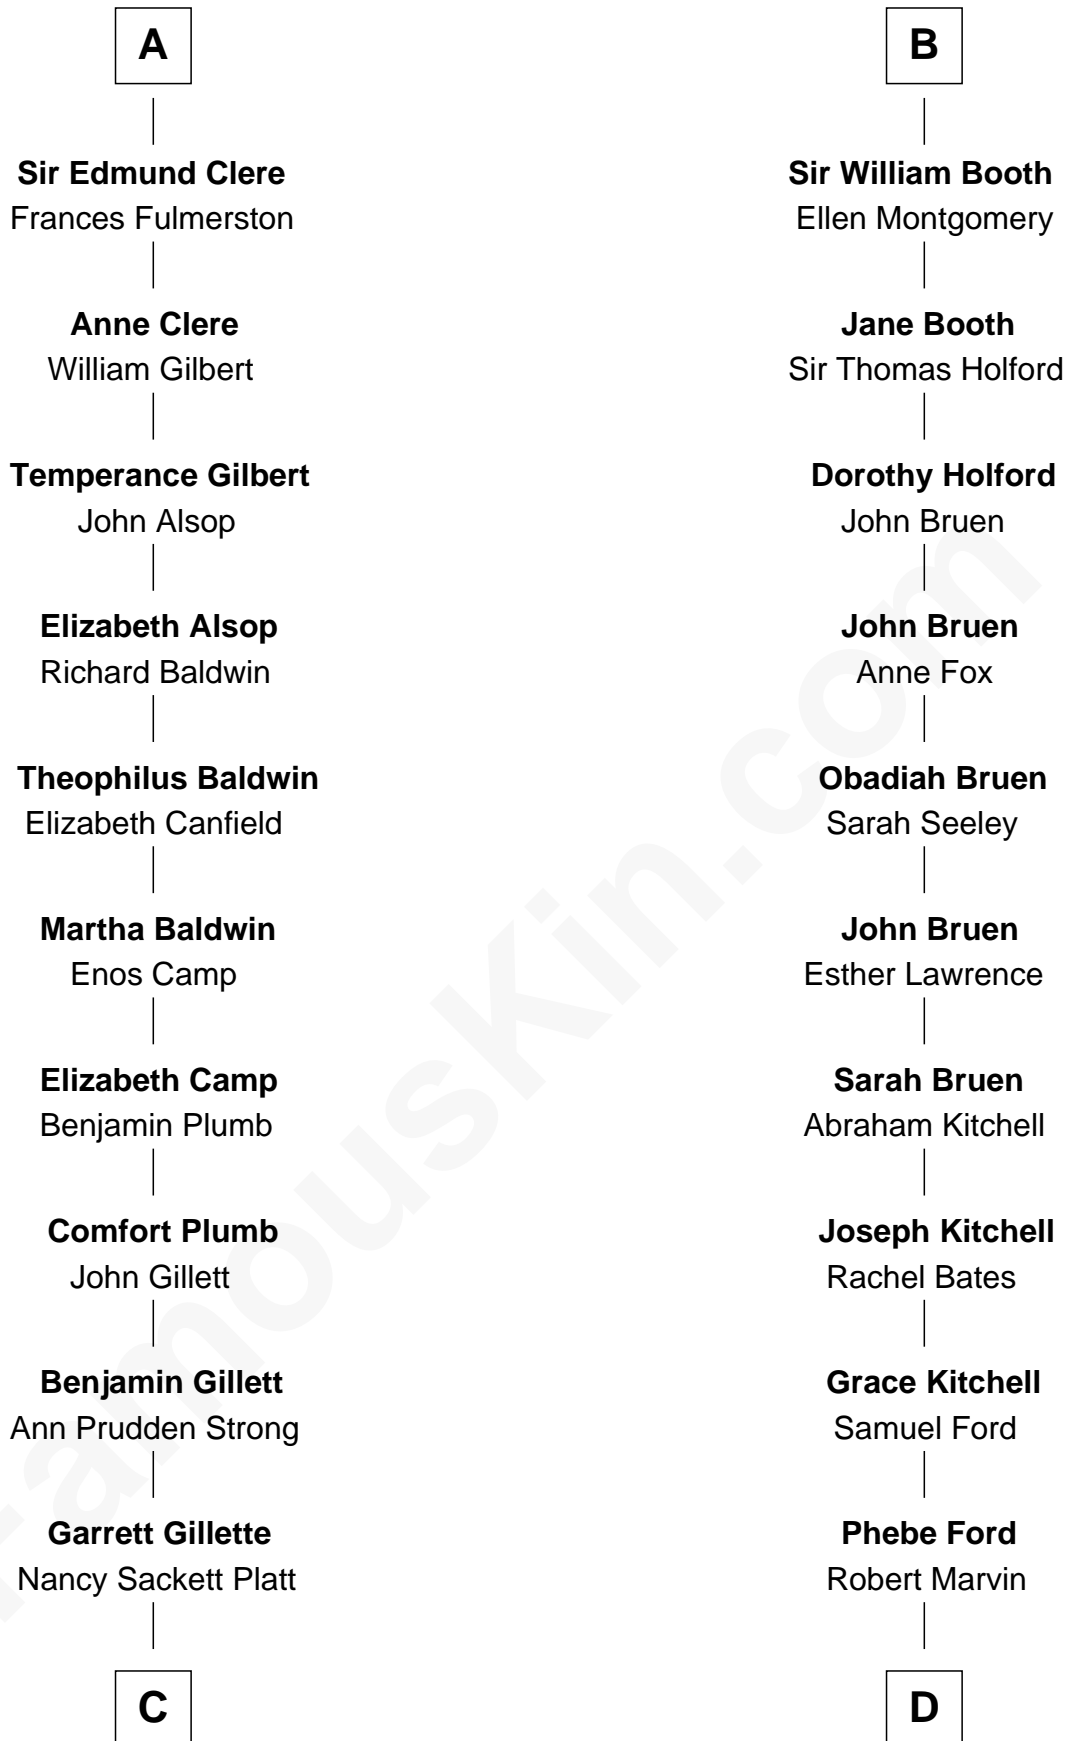

FamousKin.com Relationship Chart of

Treat Williams

TV & Movie Actor

21st cousin of

Barbara (Pierce) Bush

First Lady of President George H.W. Bush

C

Rufus M. Gillette

Abigail Payne

Mary Abigail Gillette

George Willey Andrew

Treat Payne Andrew

Eleanor Barnum

Marian Andrew

Richard Norman Williams

Treat Williams

TV & Movie Actor

D

Samuel Ross Marvin

Julia Ann Place

Jerome Place Marvin

Martha Ann Stokes

Mabel Marvin

Scott Pierce