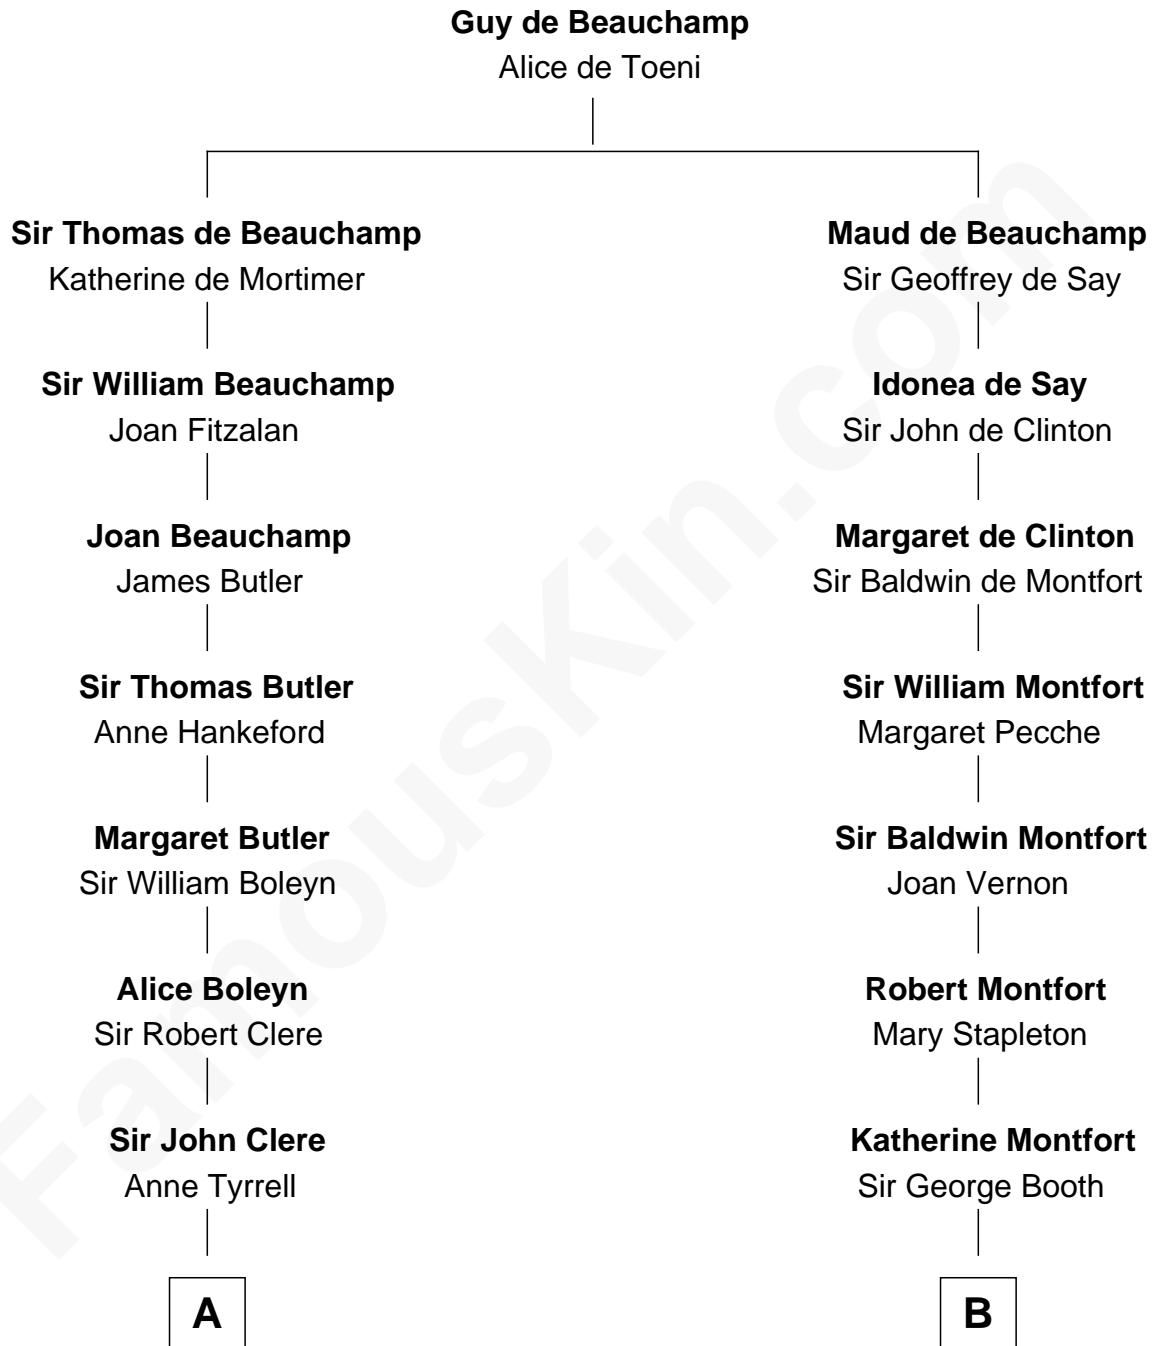

FamousKin.com Relationship Chart of

Treat Williams

TV & Movie Actor

21st cousin of

Barbara (Pierce) Bush

First Lady of President George H.W. Bush

C

Rufus M. Gillette

Abigail Payne

Mary Abigail Gillette

George Willey Andrew

Treat Payne Andrew

Eleanor Barnum

Marian Andrew

Richard Norman Williams

Treat Williams

TV & Movie Actor

D

Samuel Ross Marvin

Julia Ann Place

Jerome Place Marvin

Martha Ann Stokes

Mabel Marvin

Scott Pierce