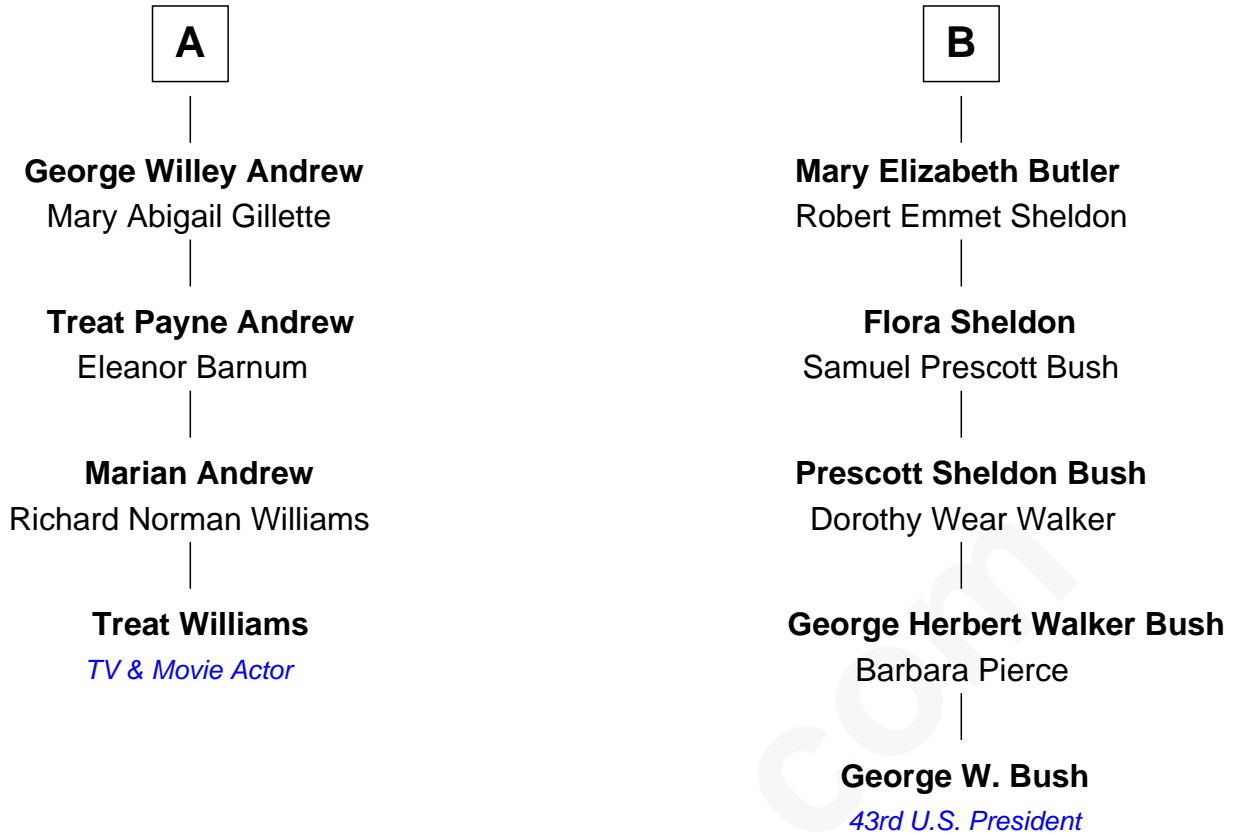

# FamousKin.com Relationship Chart of

**Treat Williams**

*TV & Movie Actor*

10th cousin 1 time removed of

**George W. Bush**

*43rd U.S. President*

**Nathaniel Whiting**

Hannah Dwight

Treat Williams photo by [Philipp Wüst](#) (CC BY SA 3.0 DE)