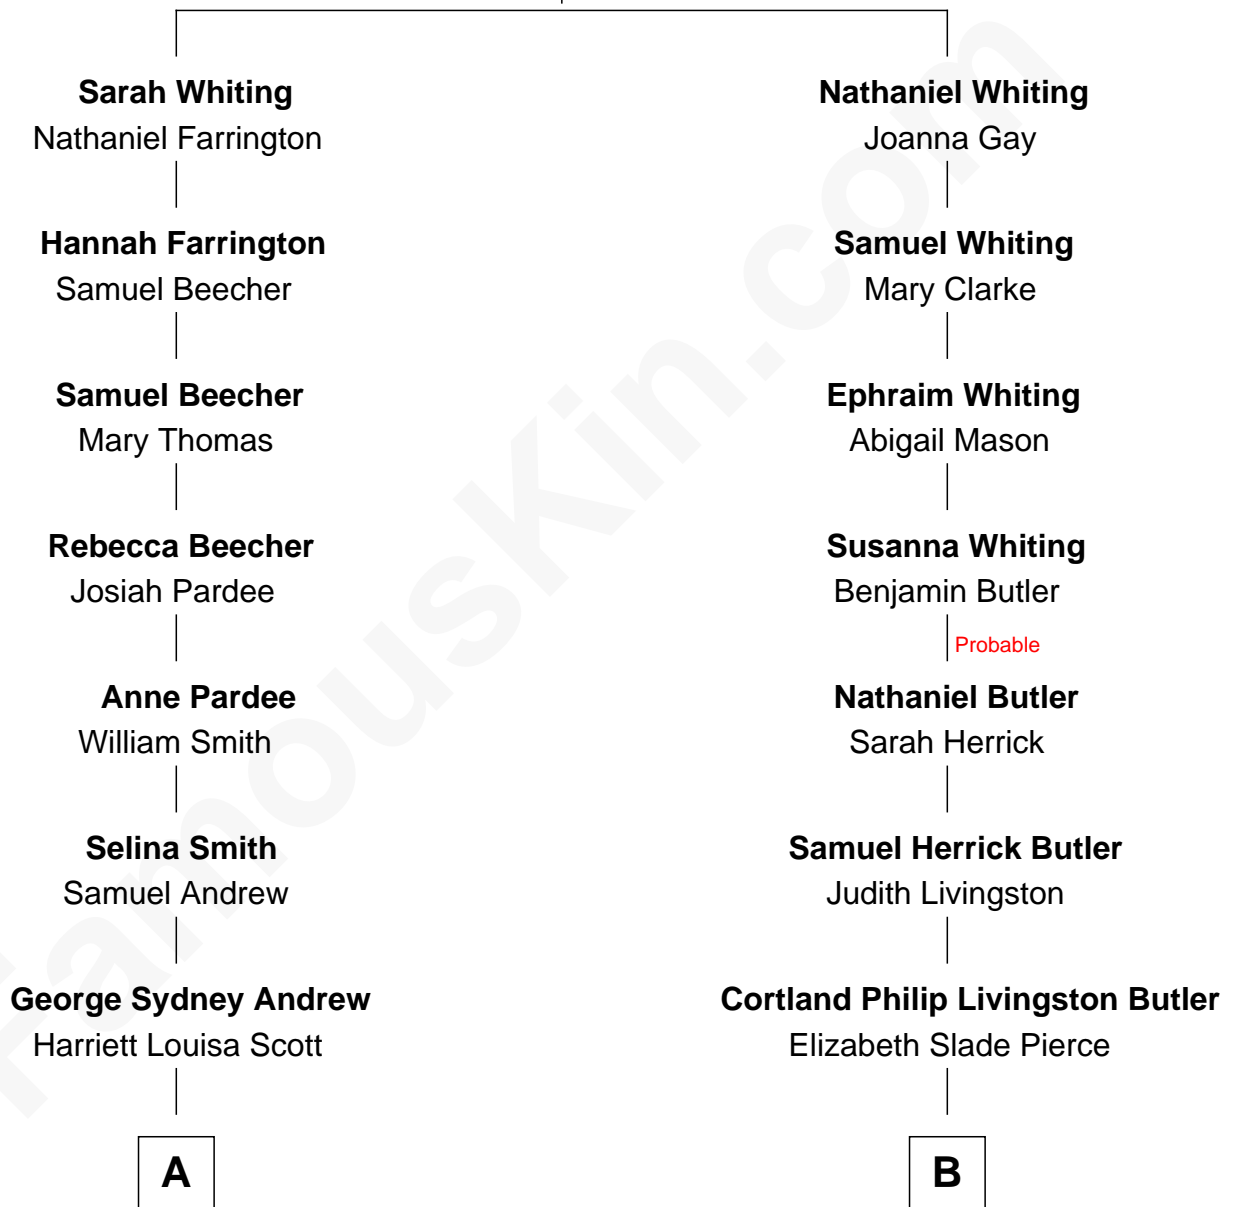

# FamousKin.com Relationship Chart of

**Treat Williams**

*TV & Movie Actor*

10th cousin 1 time removed of

**George W. Bush**

*43rd U.S. President*

**Nathaniel Whiting**

Hannah Dwight

Treat Williams photo by [Philipp Wüst](#) (CC BY SA 3.0 DE)