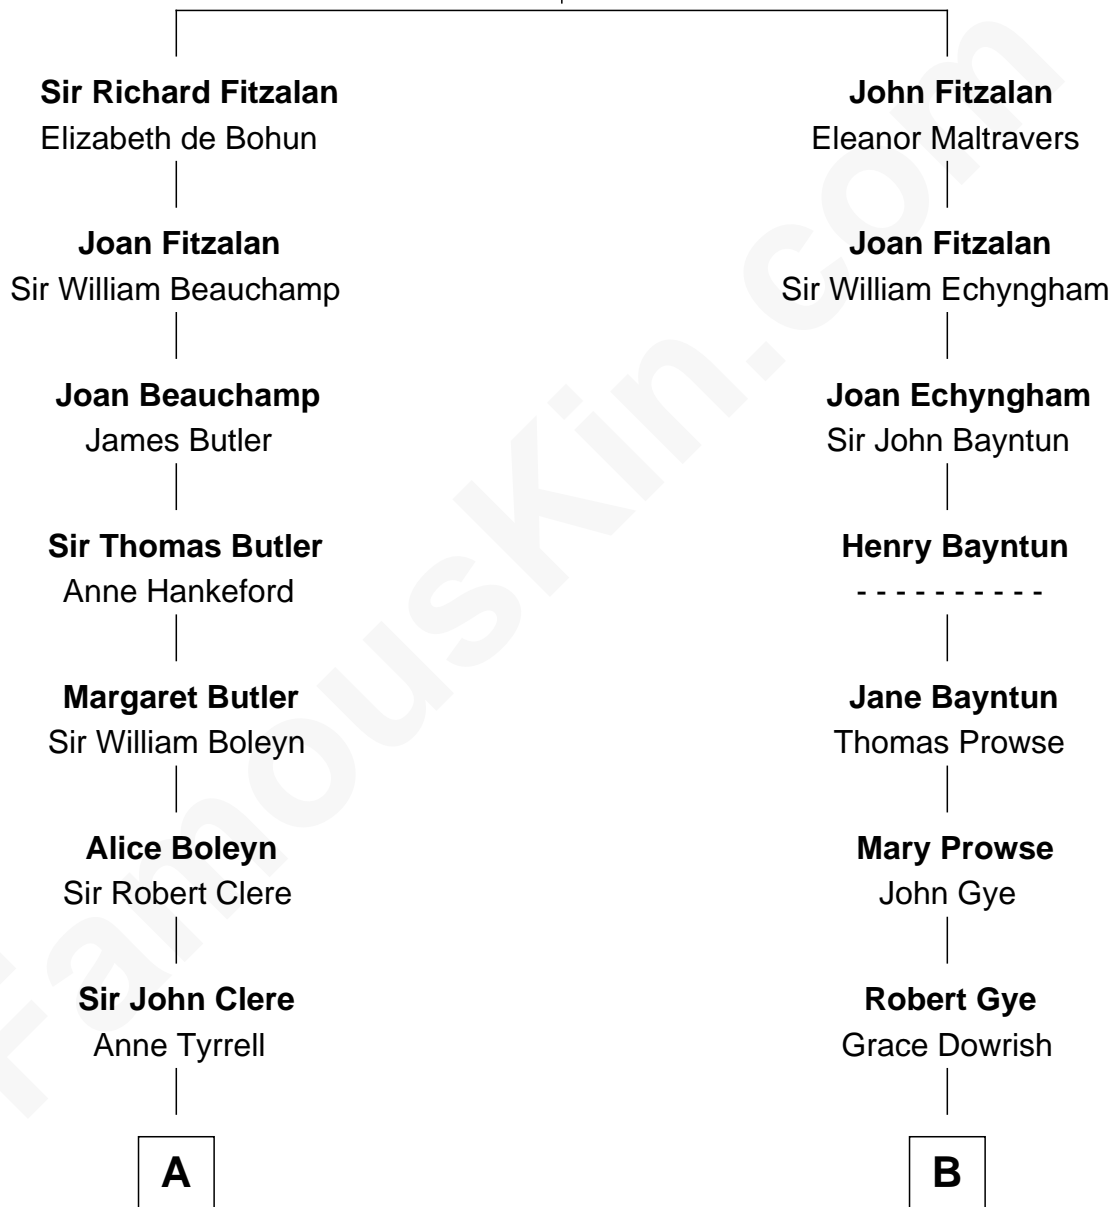

FamousKin.com Relationship Chart of

Treat Williams

TV & Movie Actor

19th cousin 2 times removed of

George W. Bush

43rd U.S. President

Richard Fitzalan
Eleanor Plantagenet

C

Rufus M. Gillette

Abigail Payne

Mary Abigail Gillette

George Willey Andrew

Treat Payne Andrew

Eleanor Barnum

Marian Andrew

Richard Norman Williams

43rd U.S. President