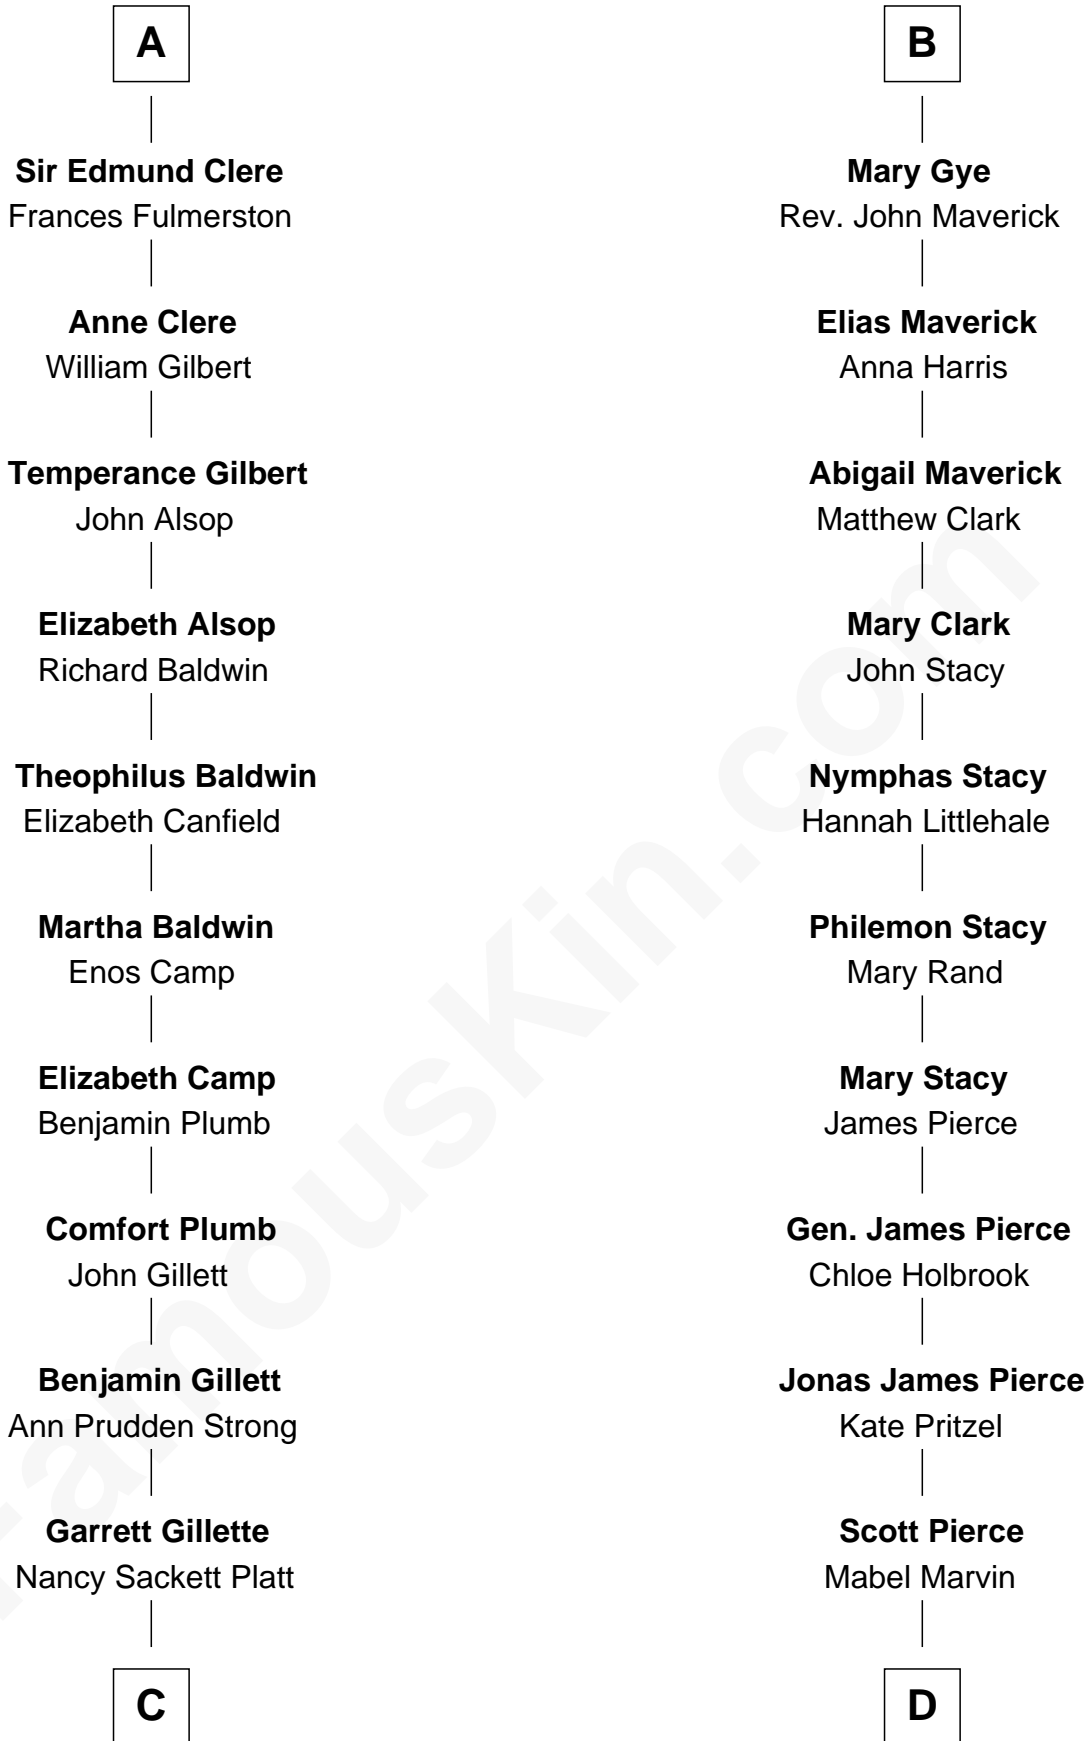

FamousKin.com Relationship Chart of

Treat Williams

TV & Movie Actor

19th cousin 2 times removed of

George W. Bush

43rd U.S. President

Richard Fitzalan
Eleanor Plantagenet

C

Rufus M. Gillette

Abigail Payne

Mary Abigail Gillette

George Willey Andrew

Treat Payne Andrew

Eleanor Barnum

Marian Andrew

Richard Norman Williams

43rd U.S. President