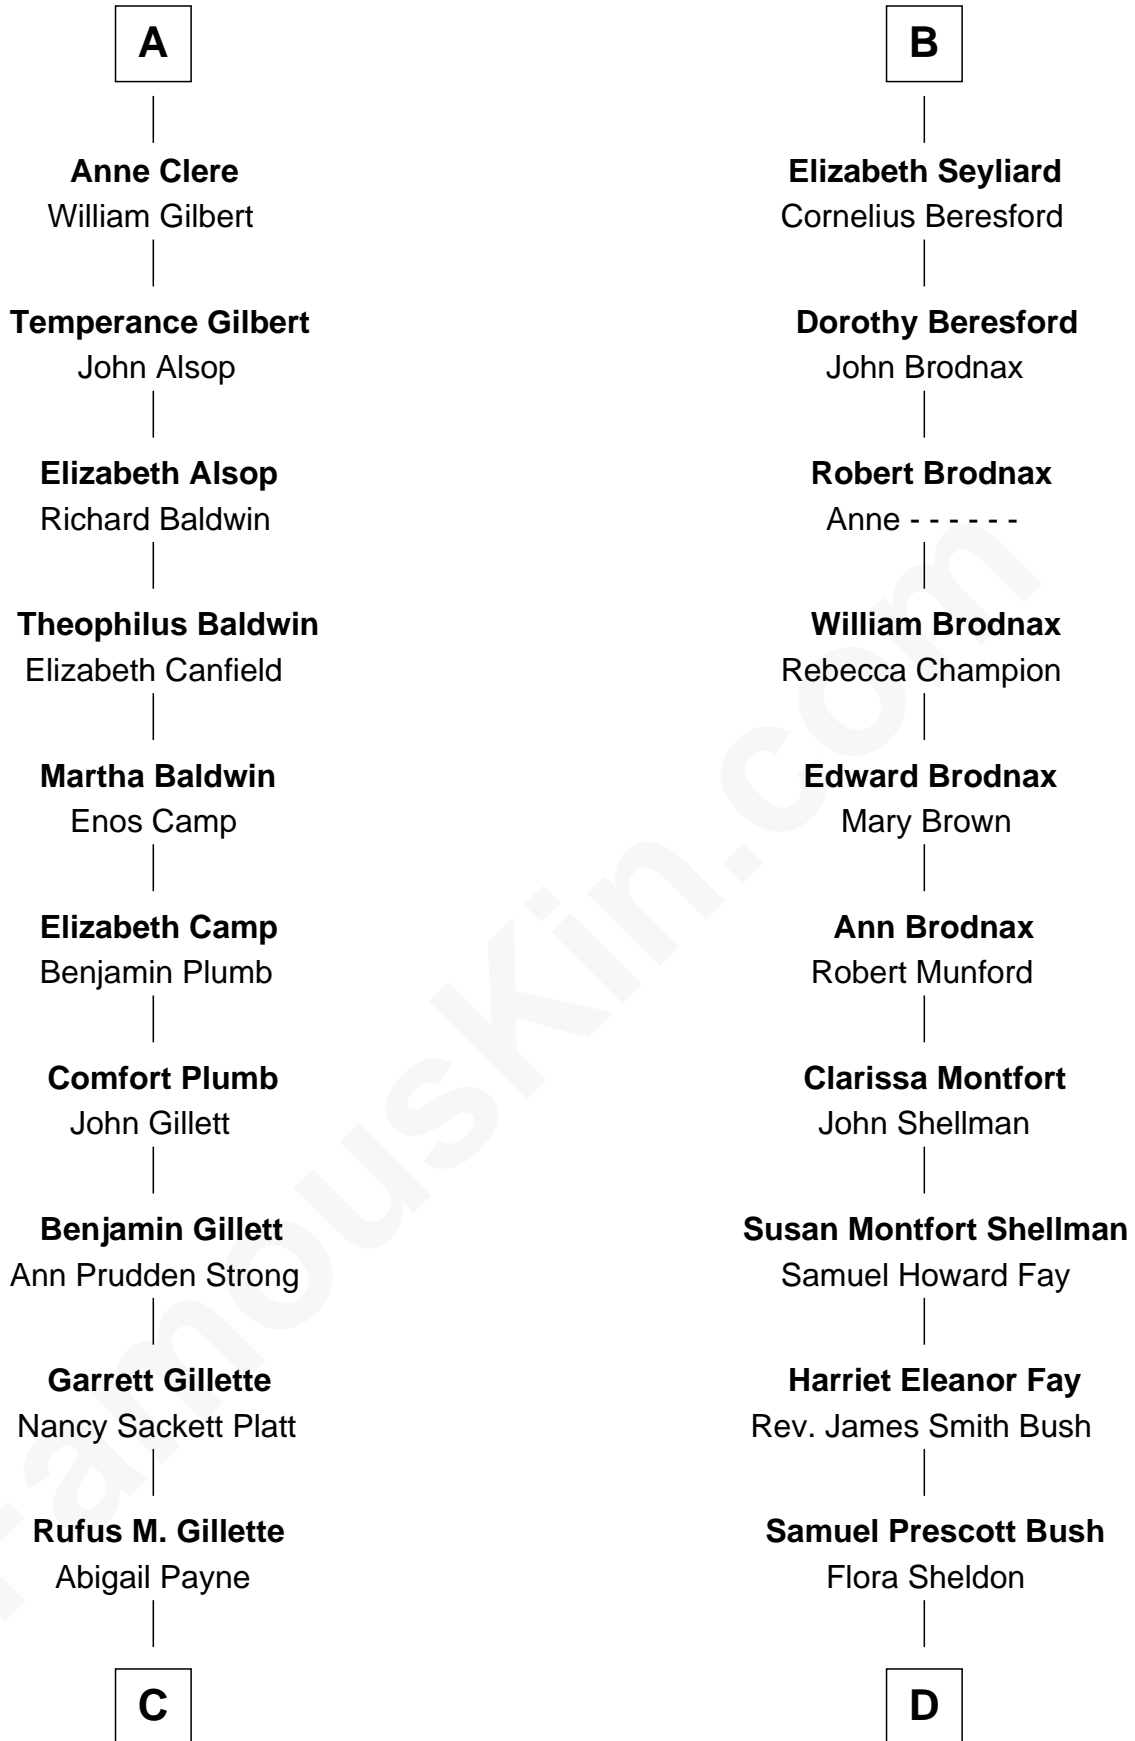

FamousKin.com Relationship Chart of

Treat Williams

TV & Movie Actor

19th cousin 1 time removed of

George W. Bush

43rd U.S. President

Sir Michael de la Pole

Katherine Wingfield

C

Mary Abigail Gillette
George Willey Andrew

Treat Payne Andrew
Eleanor Barnum

Marian Andrew
Richard Norman Williams

Treat Williams
TV & Movie Actor

D

Prescott Sheldon Bush
Dorothy Wear Walker

George Herbert Walker Bush
Barbara Pierce