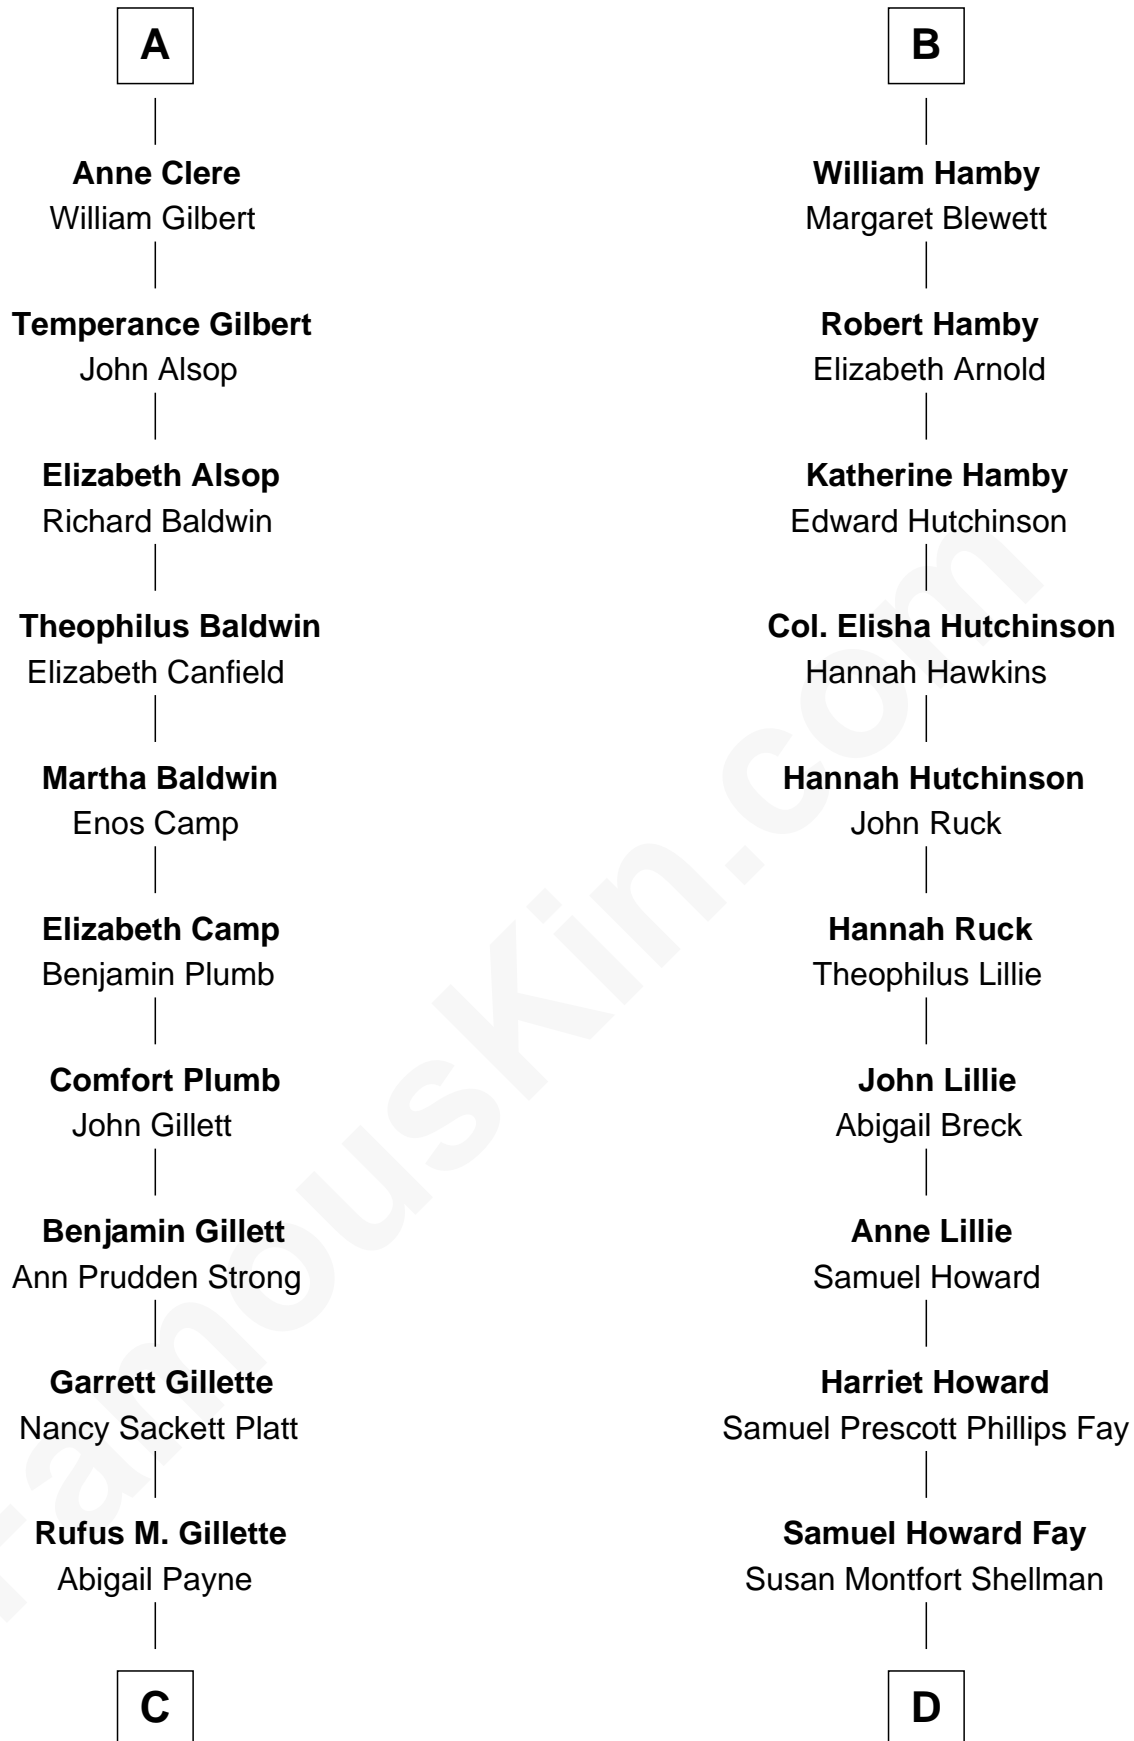

FamousKin.com Relationship Chart of

Treat Williams

TV & Movie Actor

20th cousin 1 time removed of

George W. Bush

43rd U.S. President

John de Welles

Maud de Roos

C

Mary Abigail Gillette
George Willey Andrew

Treat Payne Andrew
Eleanor Barnum

Marian Andrew
Richard Norman Williams

Treat Williams
TV & Movie Actor

D

Harriet Eleanor Fay
Rev. James Smith Bush

Samuel Prescott Bush
Flora Sheldon

Prescott Sheldon Bush
Dorothy Wear Walker

George Herbert Walker Bush
Barbara Pierce

George W. Bush
43rd U.S. President