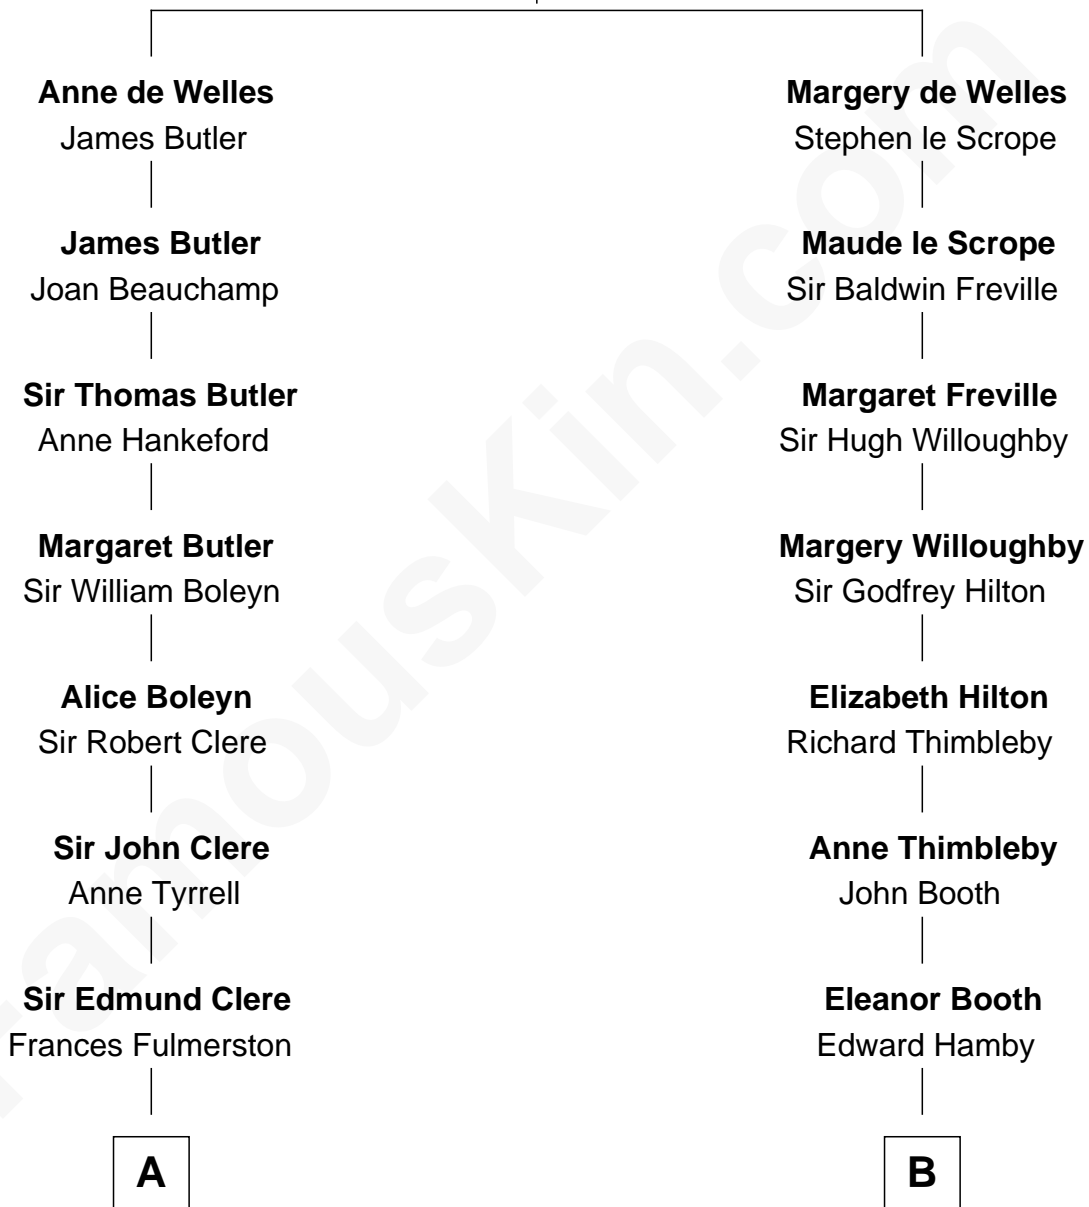

FamousKin.com Relationship Chart of

Treat Williams

TV & Movie Actor

20th cousin 1 time removed of

George W. Bush

43rd U.S. President

John de Welles

Maud de Roos

C

Mary Abigail Gillette
George Willey Andrew

Treat Payne Andrew
Eleanor Barnum

Marian Andrew
Richard Norman Williams

Treat Williams
TV & Movie Actor

D

Harriet Eleanor Fay
Rev. James Smith Bush

Samuel Prescott Bush
Flora Sheldon

Prescott Sheldon Bush
Dorothy Wear Walker

George Herbert Walker Bush
Barbara Pierce

George W. Bush
43rd U.S. President