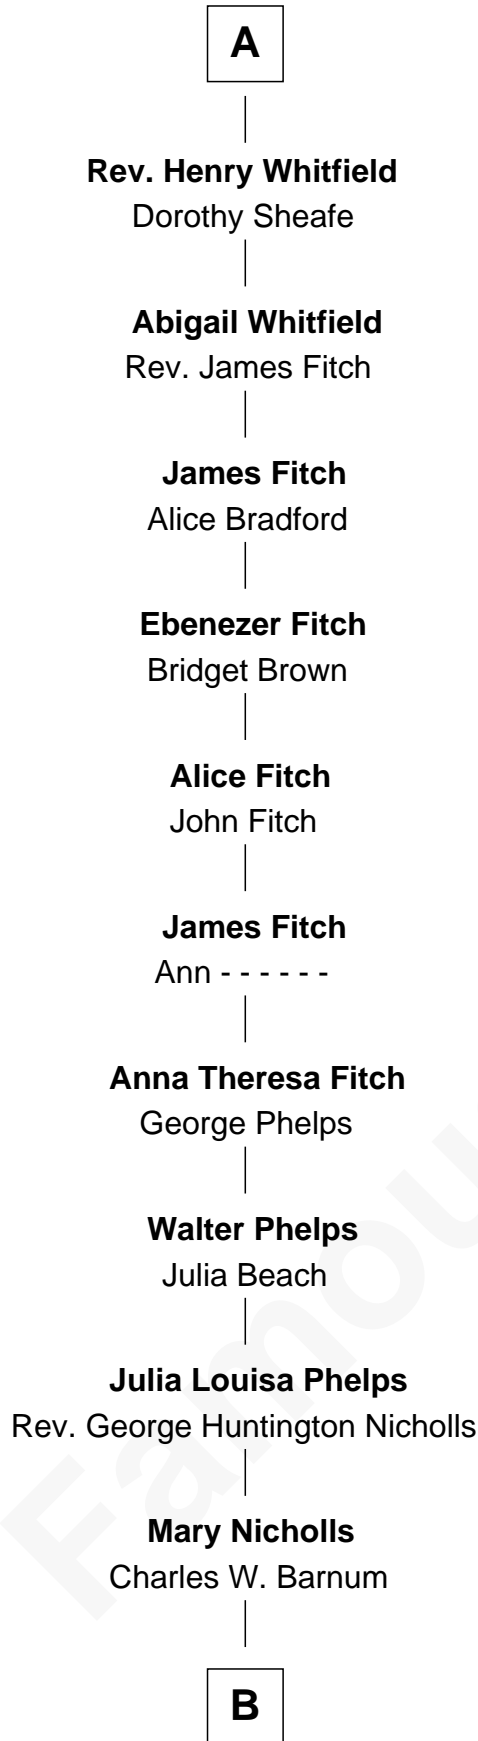

FamousKin.com Relationship Chart of

Treat Williams

TV & Movie Actor

18th great-grandnephew of

Geoffrey Chaucer

English poet and author of The Canterbury Tales

B

Richard Nicholls Barnum

Marian Hutchison Cocks

Eleanor Barnum

Treat Payne Andrew

Marian Andrew

Richard Norman Williams

Treat Williams

TV & Movie Actor

FamousKin.com