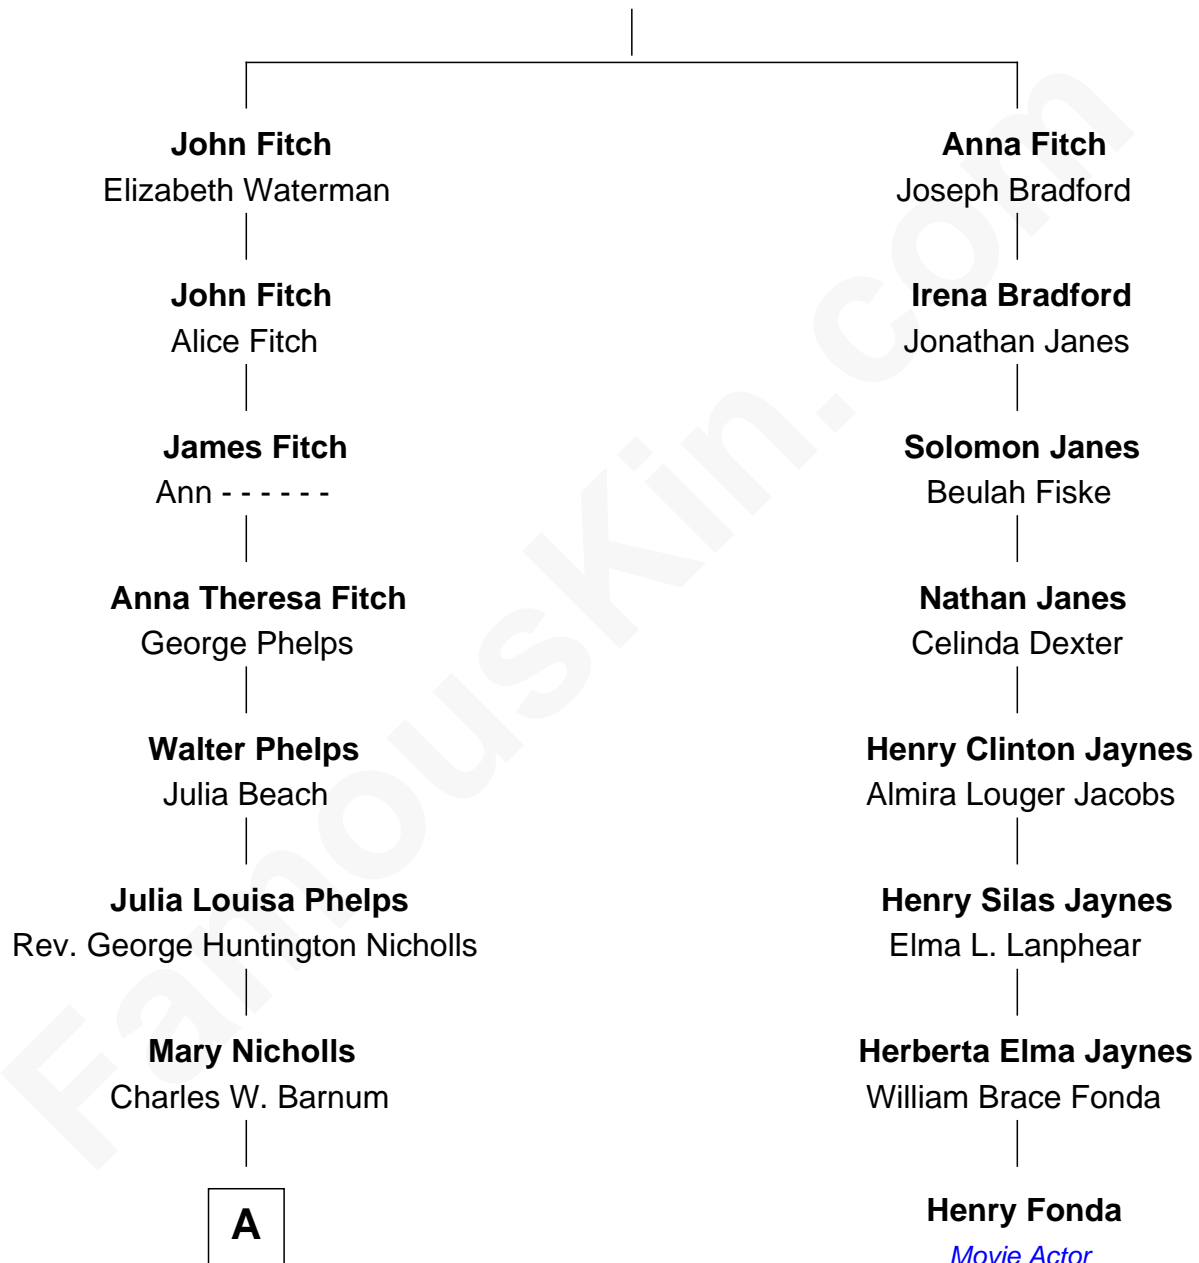

# FamousKin.com Relationship Chart of

**Treat Williams**

*TV & Movie Actor*

7th cousin 3 times removed of

**Henry Fonda**

*Movie Actor*

**Rev. James Fitch**

Priscilla Mason

**A**

Richard Nicholls Barnum  
Marian Hutchison Cocks

Eleanor Barnum  
Treat Payne Andrew

Marian Andrew  
Richard Norman Williams

Treat Williams  
*TV & Movie Actor*

FamousKin.com