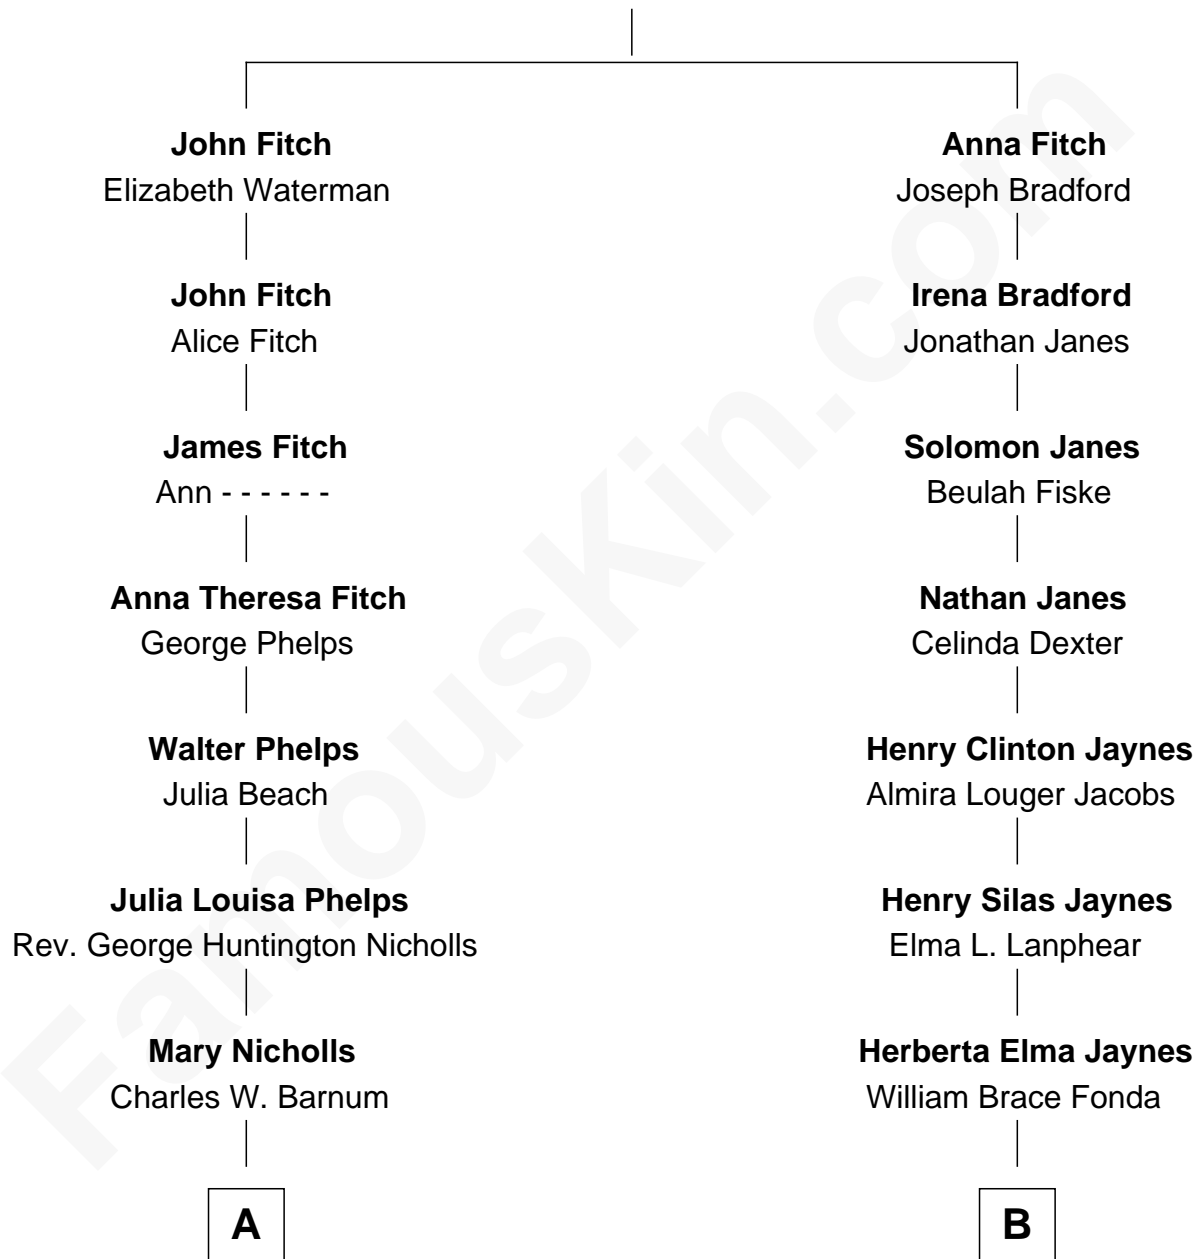

FamousKin.com Relationship Chart of

Treat Williams

TV & Movie Actor

8th cousin 2 times removed of

Jane Fonda

Movie Actress

Rev. James Fitch

Priscilla Mason

FamousKin.com