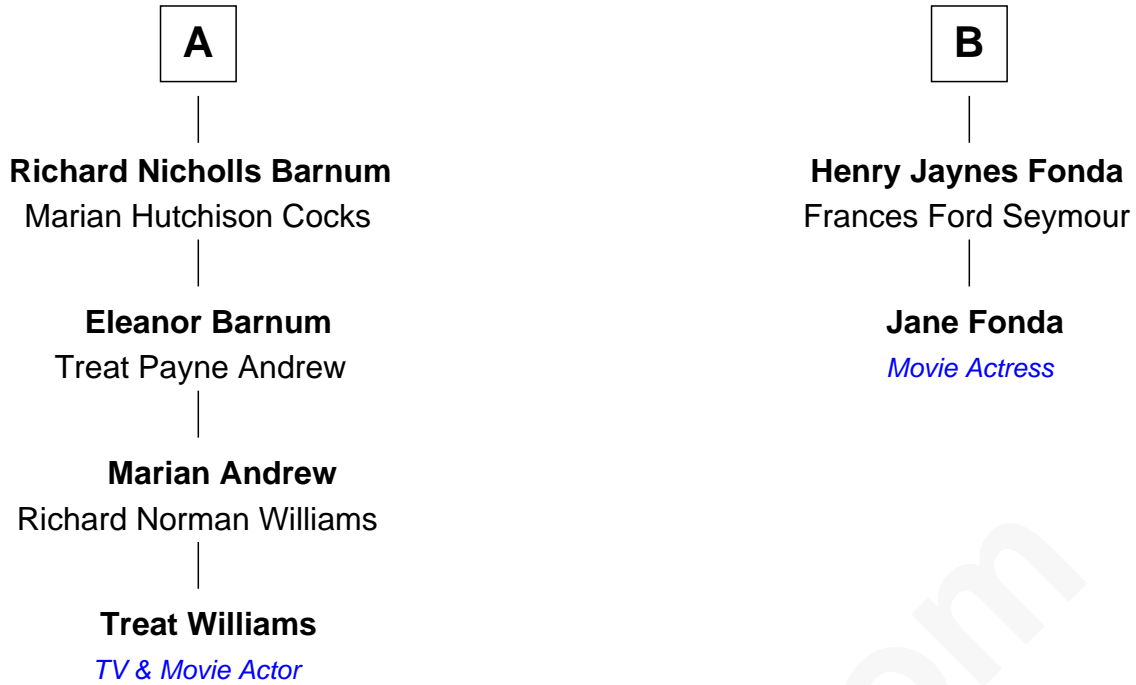

FamousKin.com Relationship Chart of

Treat Williams

TV & Movie Actor

8th cousin 2 times removed of

Jane Fonda

Movie Actress

Rev. James Fitch

Priscilla Mason

FamousKin.com