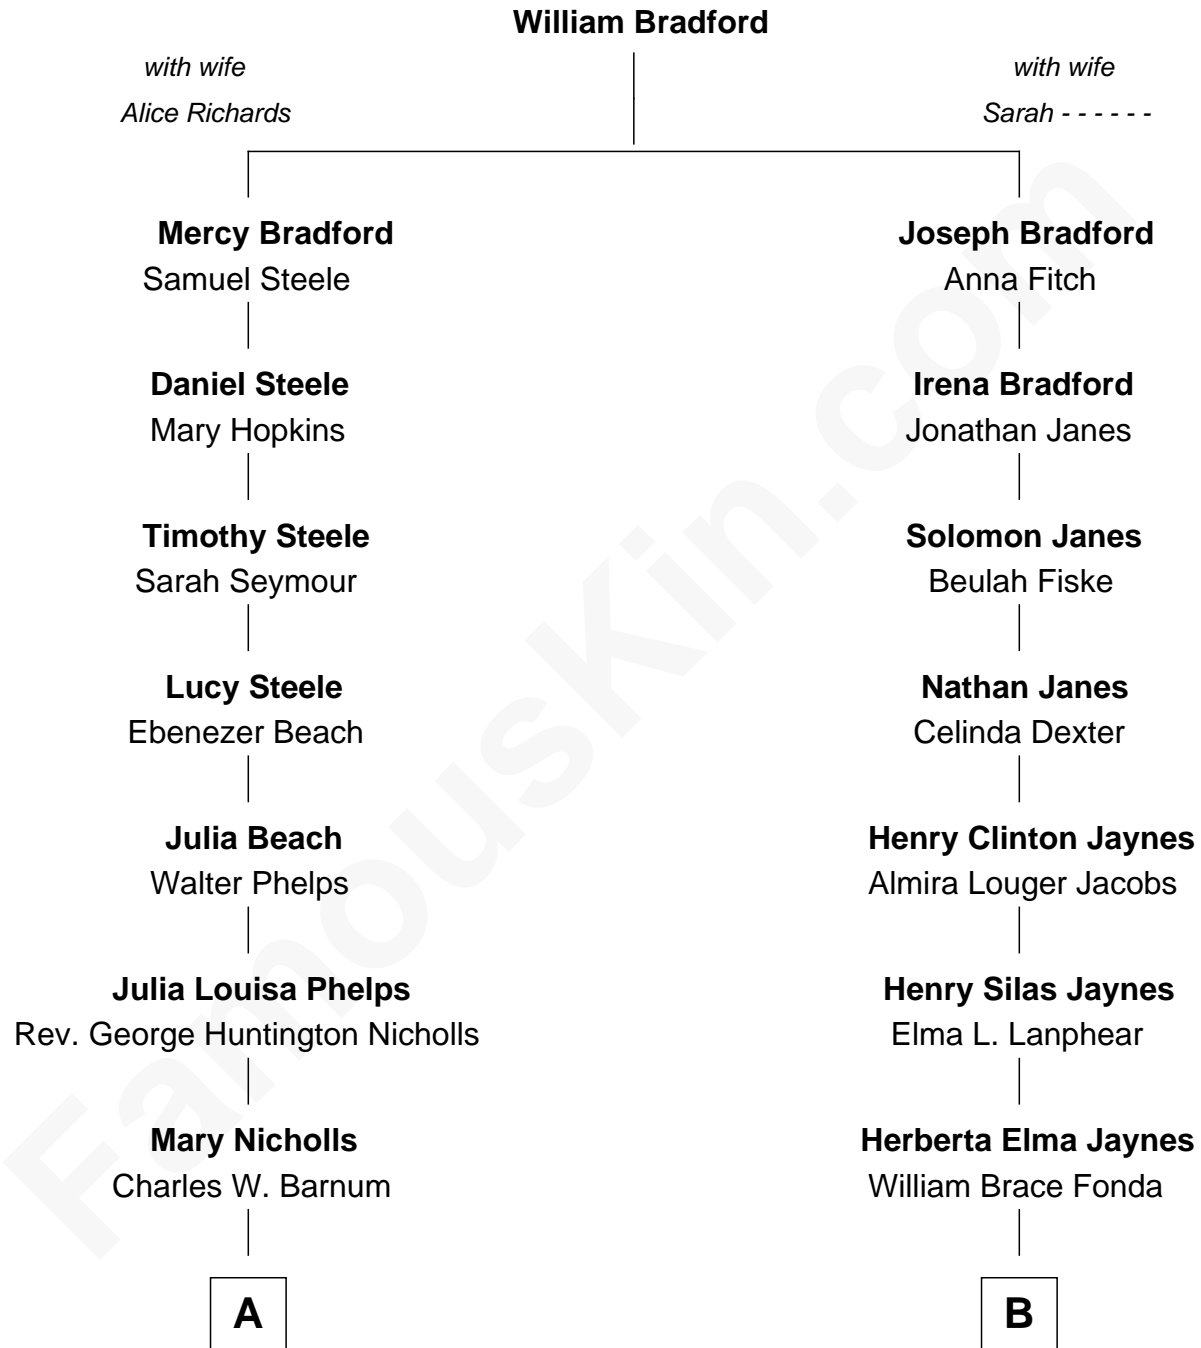

# FamousKin.com Relationship Chart of

**Treat Williams**

*TV & Movie Actor*

8th cousin 2 times removed of

**Jane Fonda**

*Movie Actress*

FamousKin.com