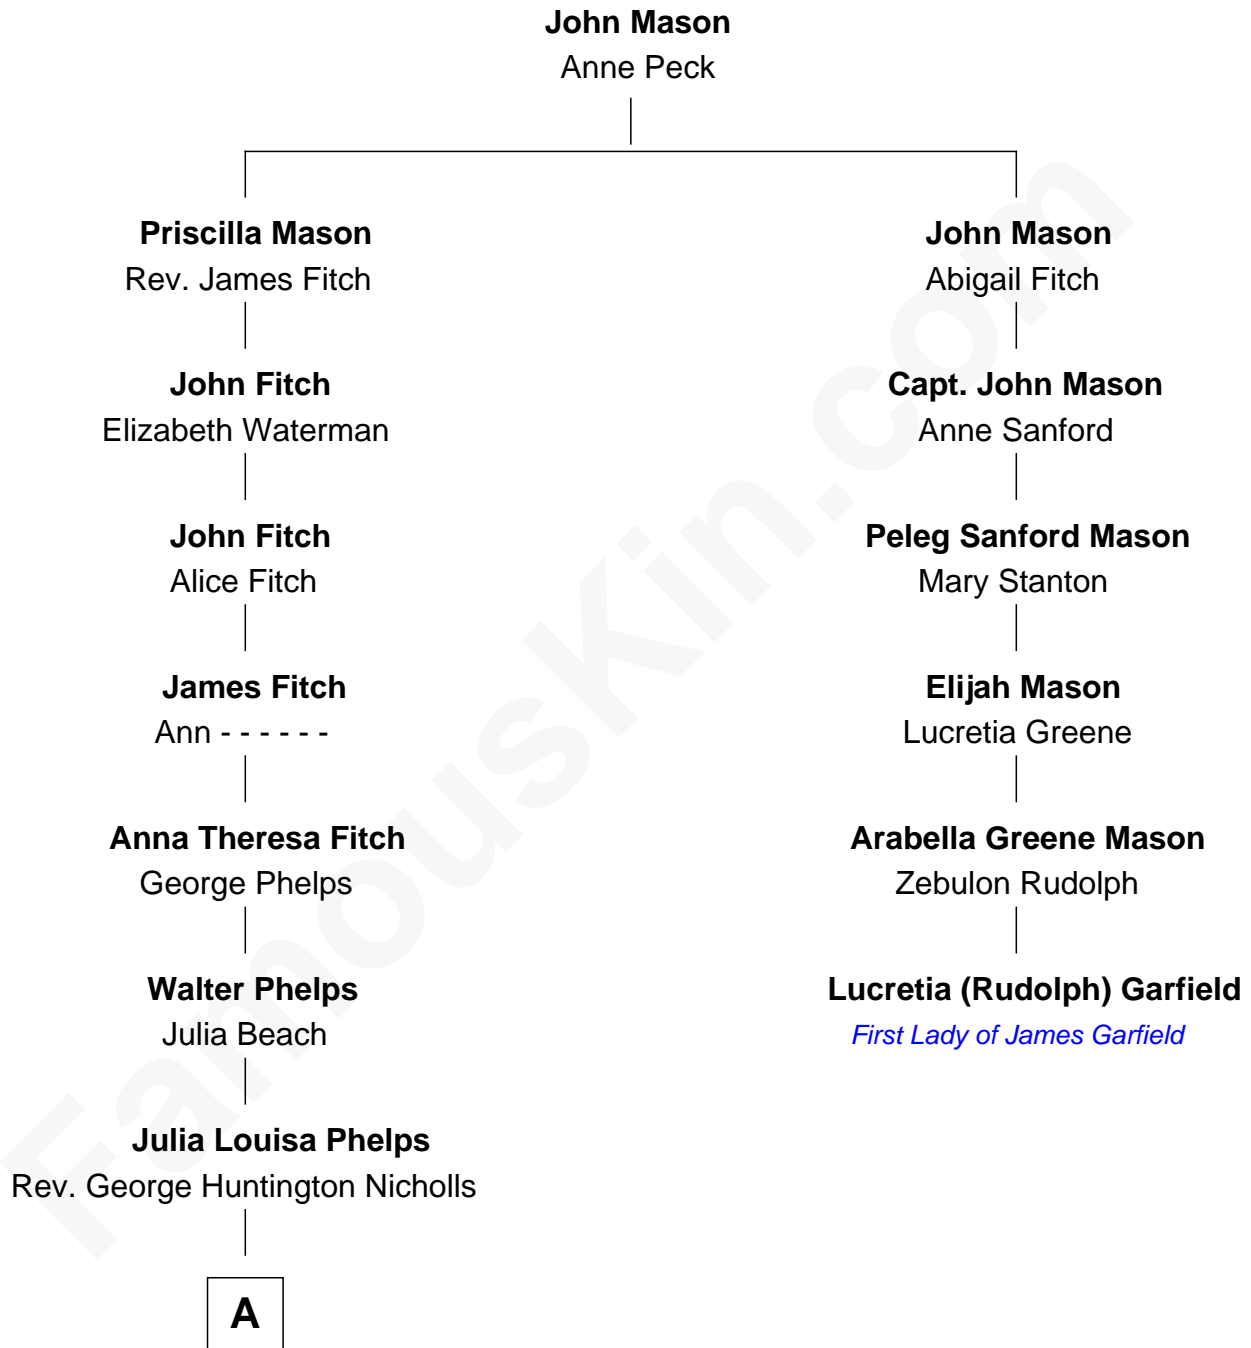

FamousKin.com
Relationship Chart of
Treat Williams
TV & Movie Actor

5th cousin 6 times removed of
Lucretia (Rudolph) Garfield
First Lady of President James Garfield

A

—
Mary Nicholls

Charles W. Barnum

—
Richard Nicholls Barnum

Marian Hutchison Cocks

—
Eleanor Barnum

Treat Payne Andrew

—
Marian Andrew

Richard Norman Williams

—
Treat Williams

TV & Movie Actor