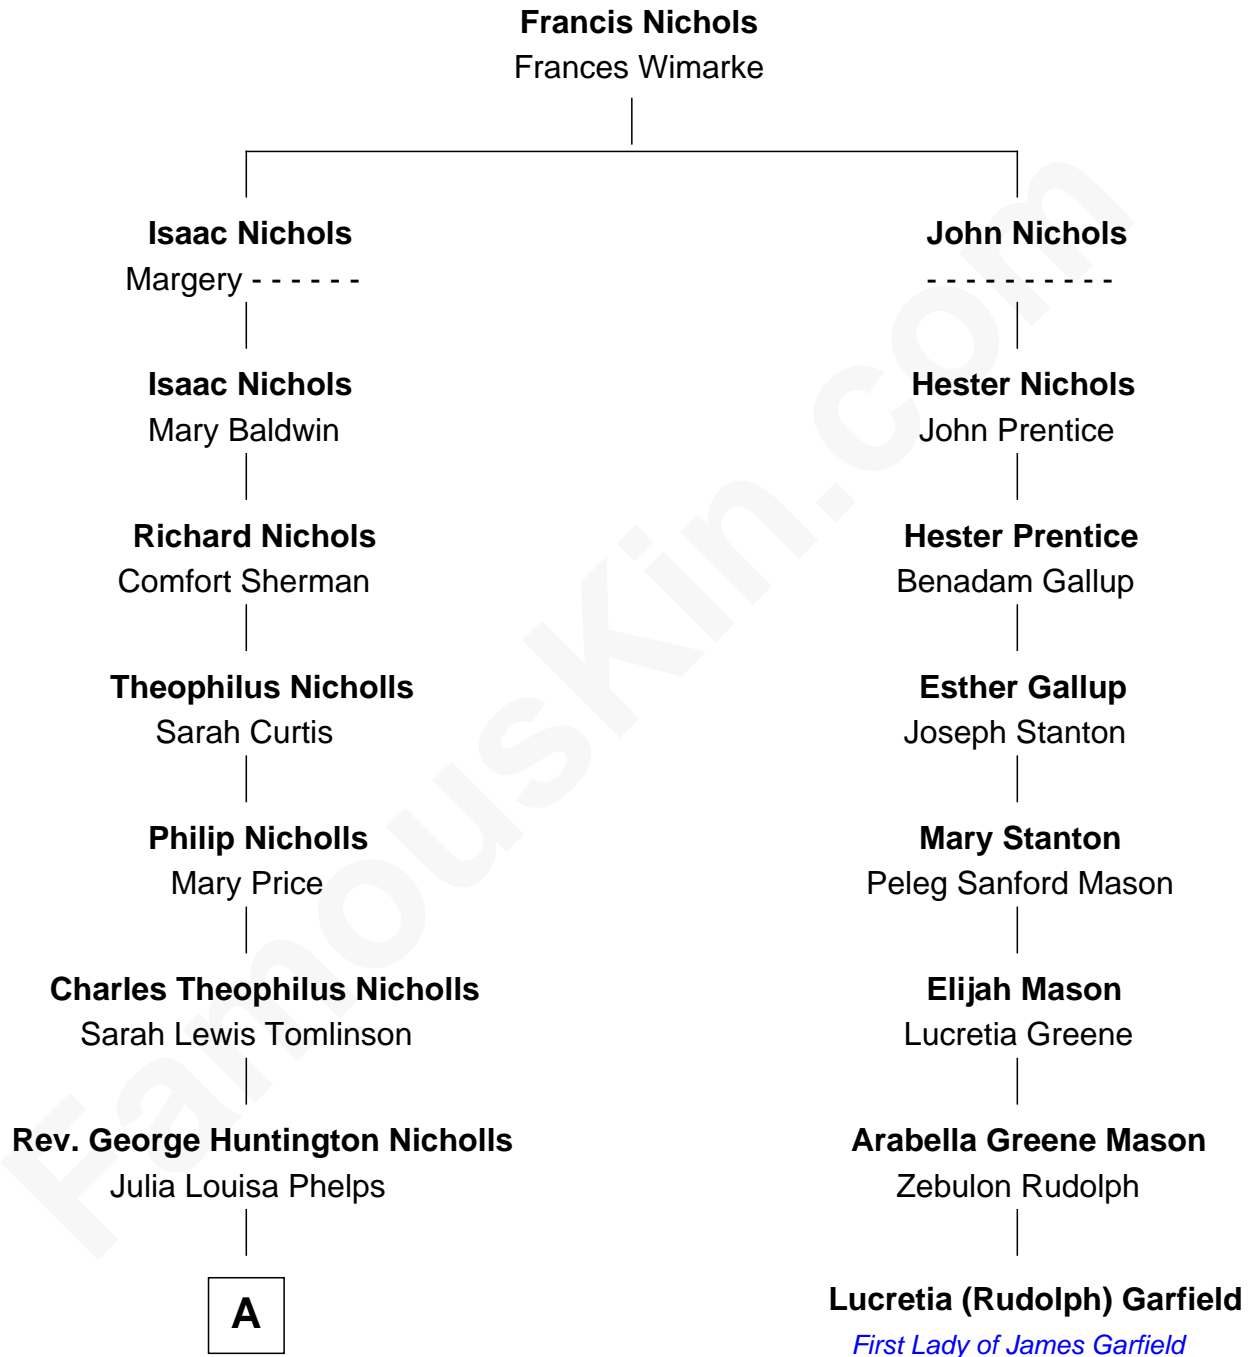

FamousKin.com Relationship Chart of

Treat Williams

TV & Movie Actor

7th cousin 4 times removed of

Lucretia (Rudolph) Garfield

First Lady of President James Garfield

A

—
Mary Nicholls

Charles W. Barnum

—
Richard Nicholls Barnum

Marian Hutchison Cocks

—
Eleanor Barnum

Treat Payne Andrew

—
Marian Andrew

Richard Norman Williams

—
Treat Williams