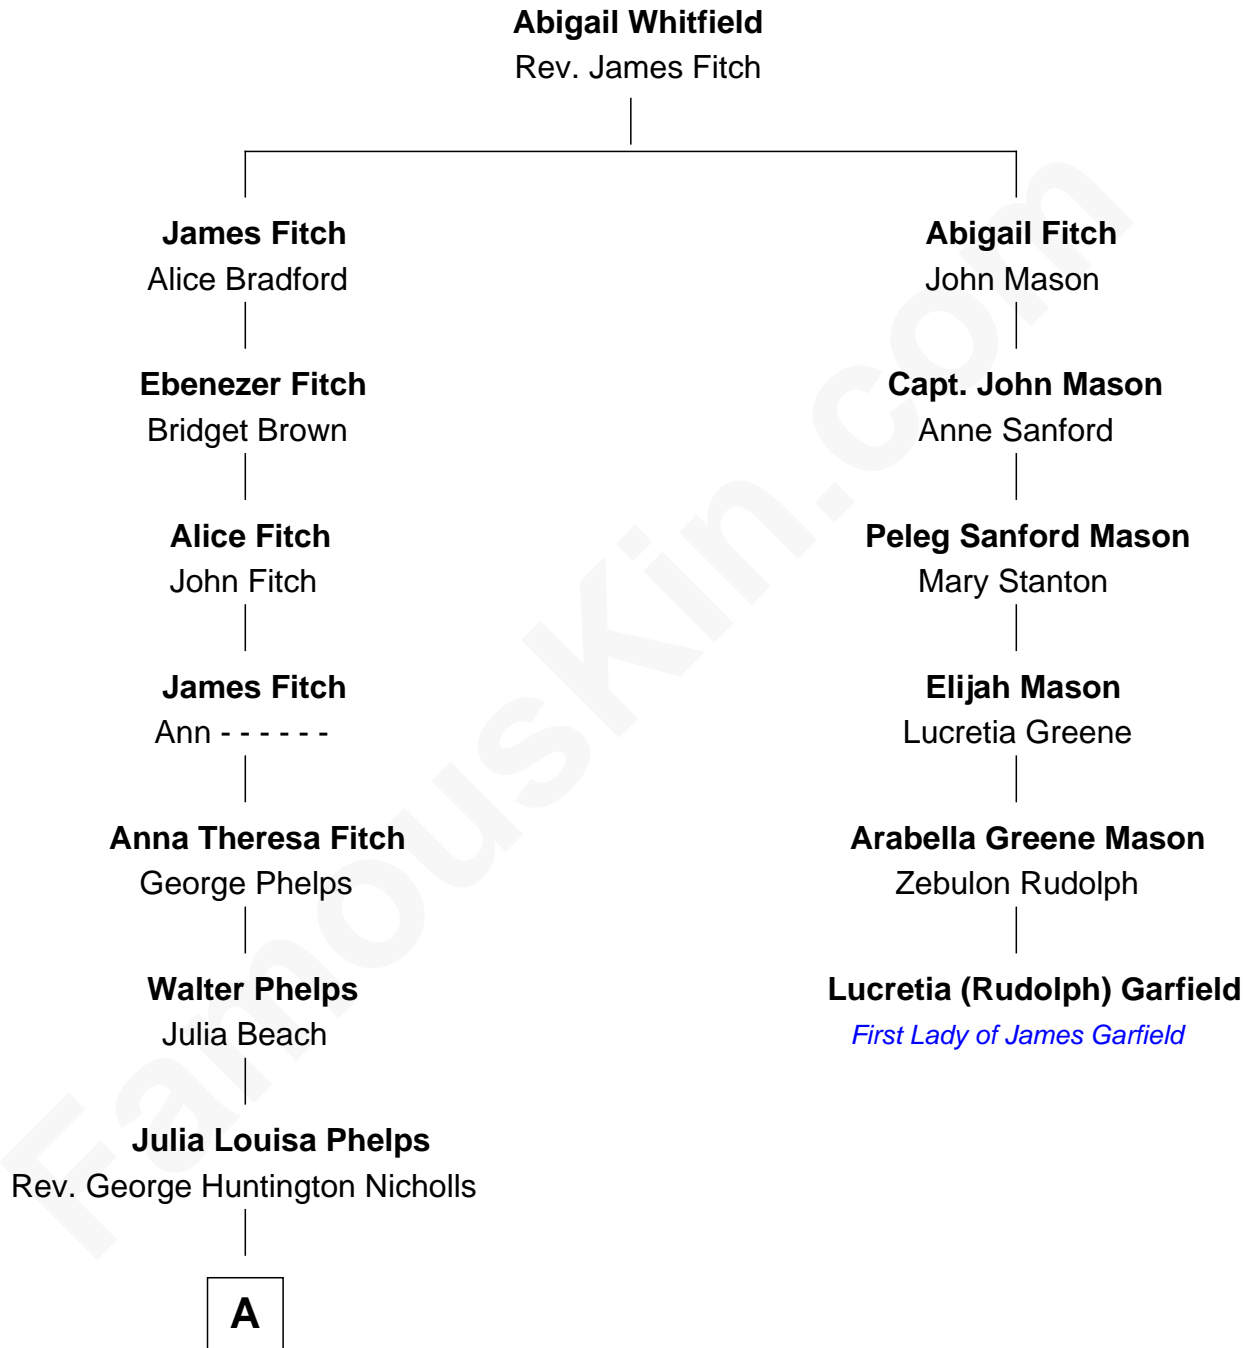

# FamousKin.com Relationship Chart of

**Treat Williams**

*TV & Movie Actor*

5th cousin 6 times removed of

**Lucretia (Rudolph) Garfield**

*First Lady of President James Garfield*

**A**

—  
**Mary Nicholls**

Charles W. Barnum

—  
**Richard Nicholls Barnum**

Marian Hutchison Cocks

—  
**Eleanor Barnum**

Treat Payne Andrew

—  
**Marian Andrew**

Richard Norman Williams

—  
**Treat Williams**

*TV & Movie Actor*