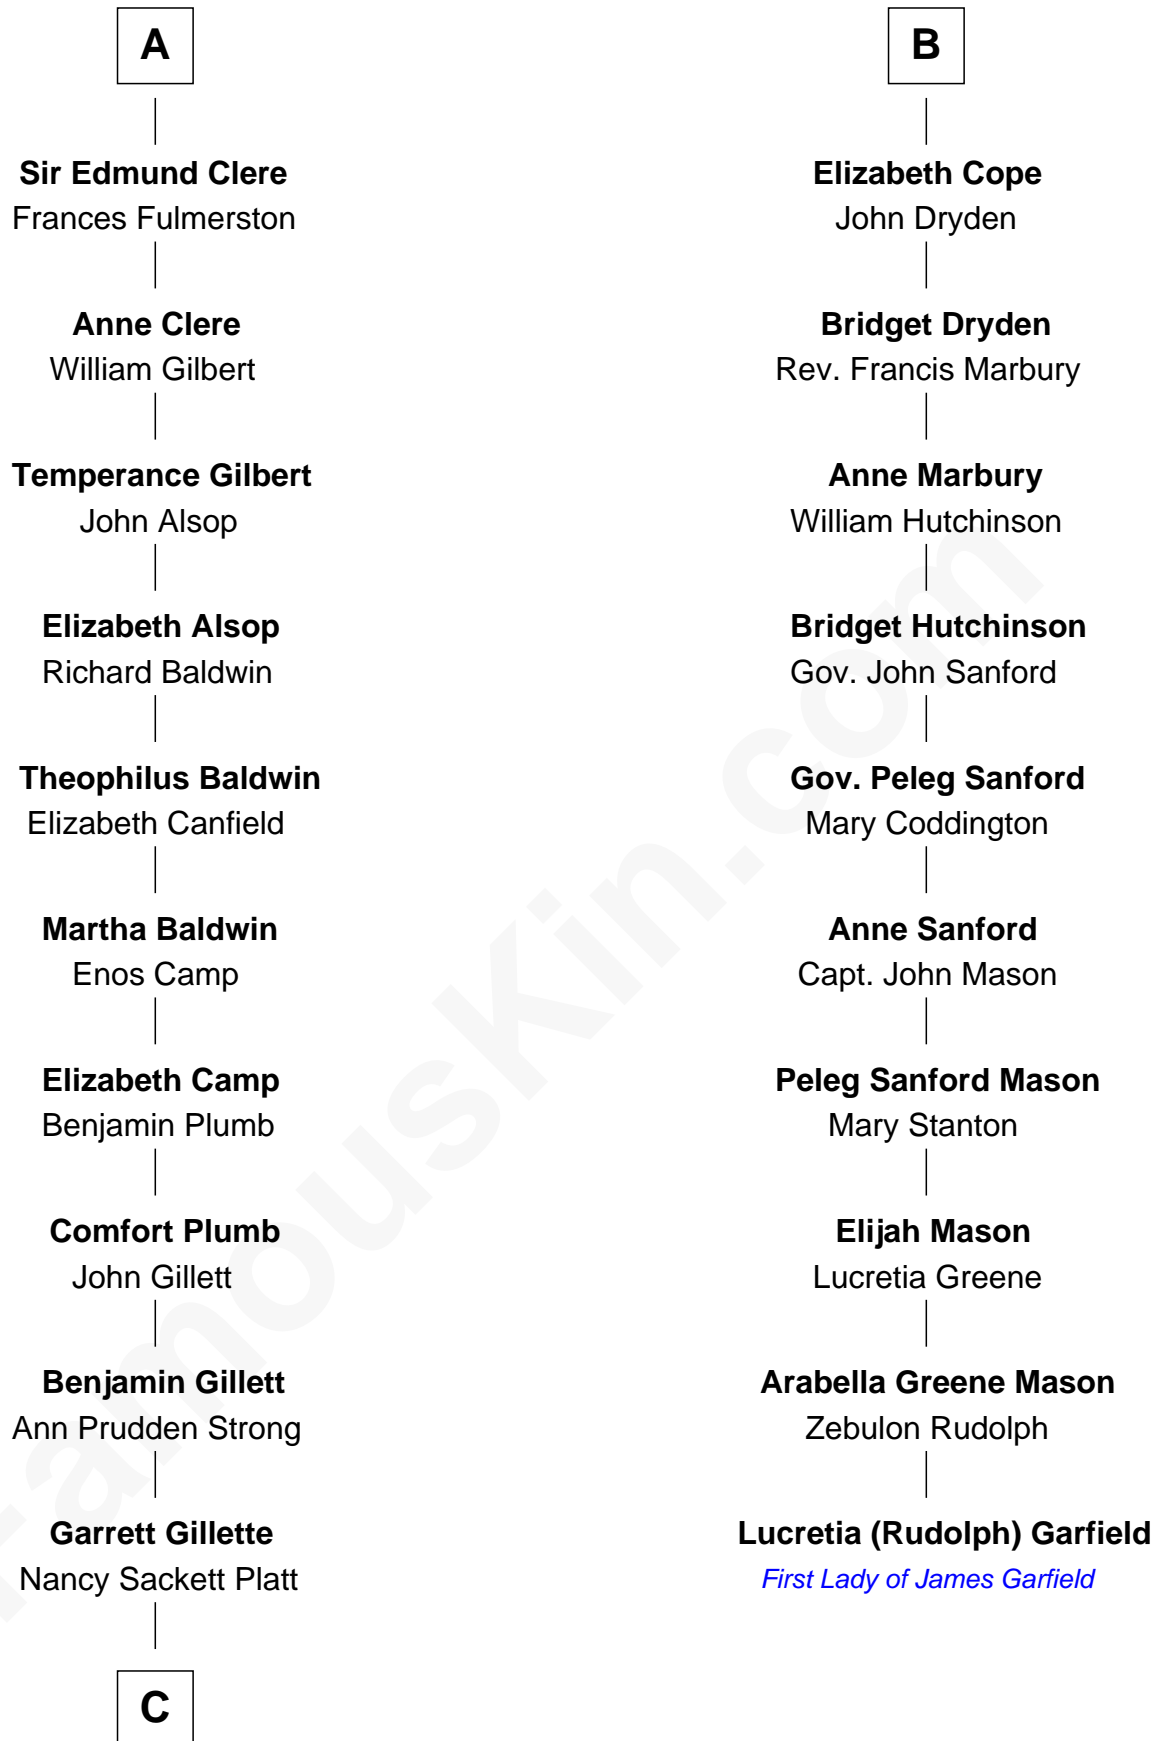

FamousKin.com

Relationship Chart of

Treat Williams

TV & Movie Actor

16th cousin 5 times removed of

Lucretia (Rudolph) Garfield

First Lady of President James Garfield

C

—
Rufus M. Gillette

Abigail Payne

—
Mary Abigail Gillette

George Willey Andrew

—
Treat Payne Andrew

Eleanor Barnum

—
Marian Andrew

Richard Norman Williams